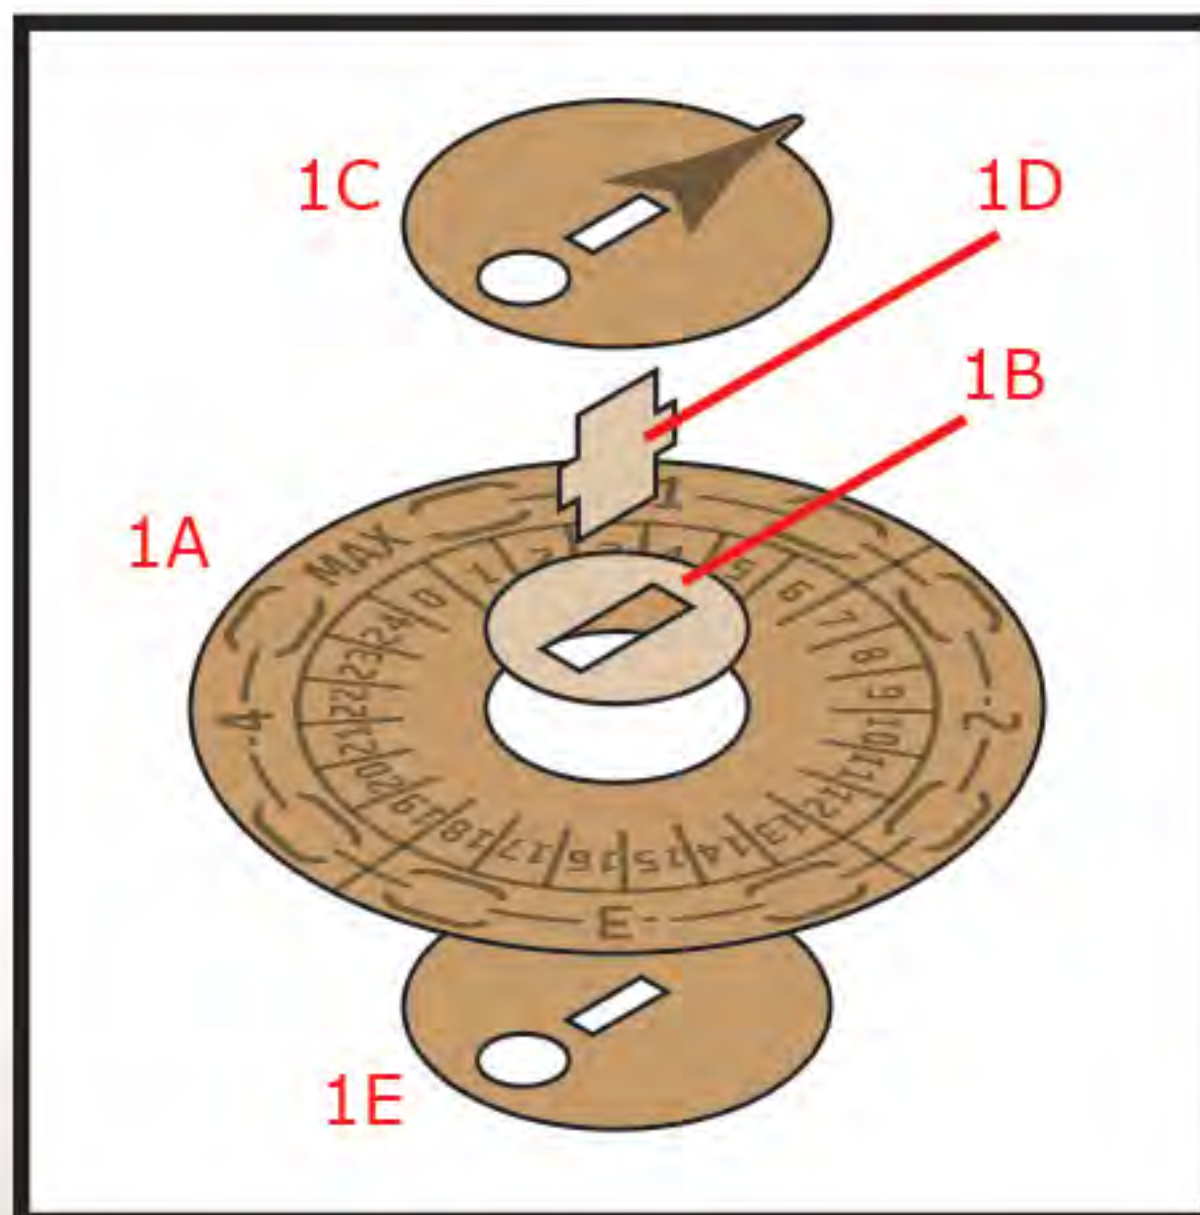

ACC026

Warning: Not a toy. Not suitable for children under 14 years of
age. Usage under parental guidance or guidance of adults only.

Assembly Instructions

Thank you for purchasing our Forged Chain Tracker. If you have any questions about assembly, please don't hesitate to contact us.

Note: Glue should only be used where pieces 1C & 1E meet piece 1D. Wood glue is recommended.

www.thebrokentoken.com

 @tbt_gaming  thebrokentoken  thebrokentoken  thebrokentoken