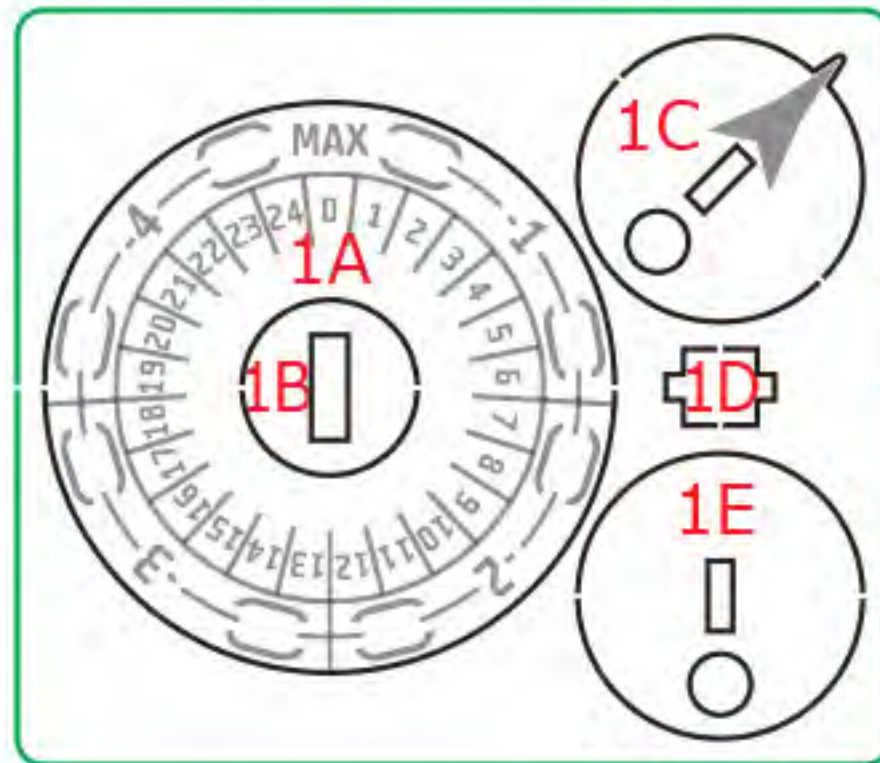

www.thebrokentoken.com

FORGED

CHAIN TRACKER

Compatible with
KeyForge™

MADE IN USA

Product subject to change without notice. ©2018
The Broken Token, LLC. Visit thebrokentoken.com
for our full line of gaming organizers and
accessories.

ACC026

Warning: Not a toy. Not suitable for children under 14 years of
age. Usage under parental guidance or guidance of adults only.

Assembly Instructions

Thank you for purchasing our Forged Chain Tracker. If you have any questions about assembly, please don't hesitate to contact us.

Note: Glue should only be used where pieces 1C & 1E meet piece 1D. Wood glue is recommended.

www.thebrokentoken.com

 @tbt_gaming  thebrokentoken  thebrokentoken  thebrokentoken