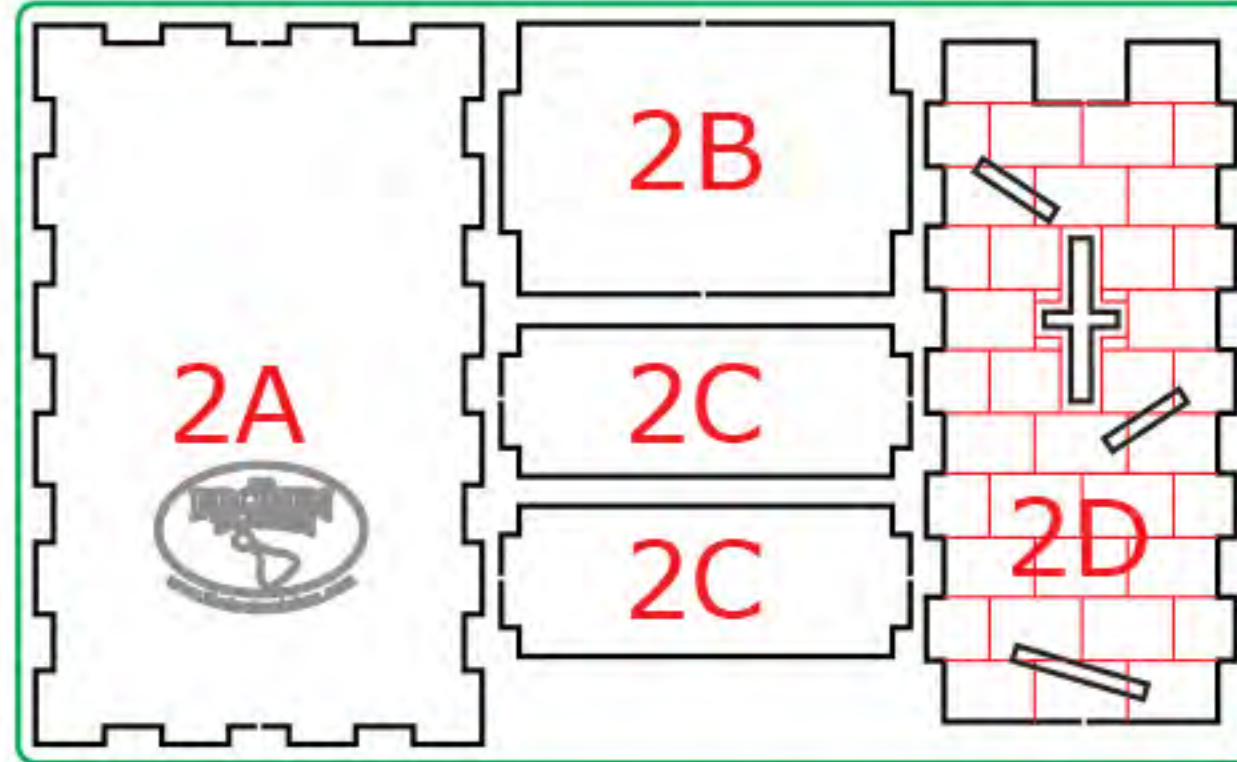

[www.thebrokentoken.com](http://www.thebrokentoken.com)

**HOLIDAY MINI**

**Dice Tower**

**MEOWGICAL**

**MADE IN USA**

Product subject to change without notice. ©2018 The Broken Token, LLC.  
Visit [thebrokentoken.com](http://thebrokentoken.com) for our full line of gaming organizers and accessories.

# Assembly Instructions

Thank you for purchasing our Mini Dice Tower. If you have any questions about assembly, please don't hesitate to contact us.

Note: Engravings may differ from diagrams. Glue should be used on all joints. Wood glue is recommended.