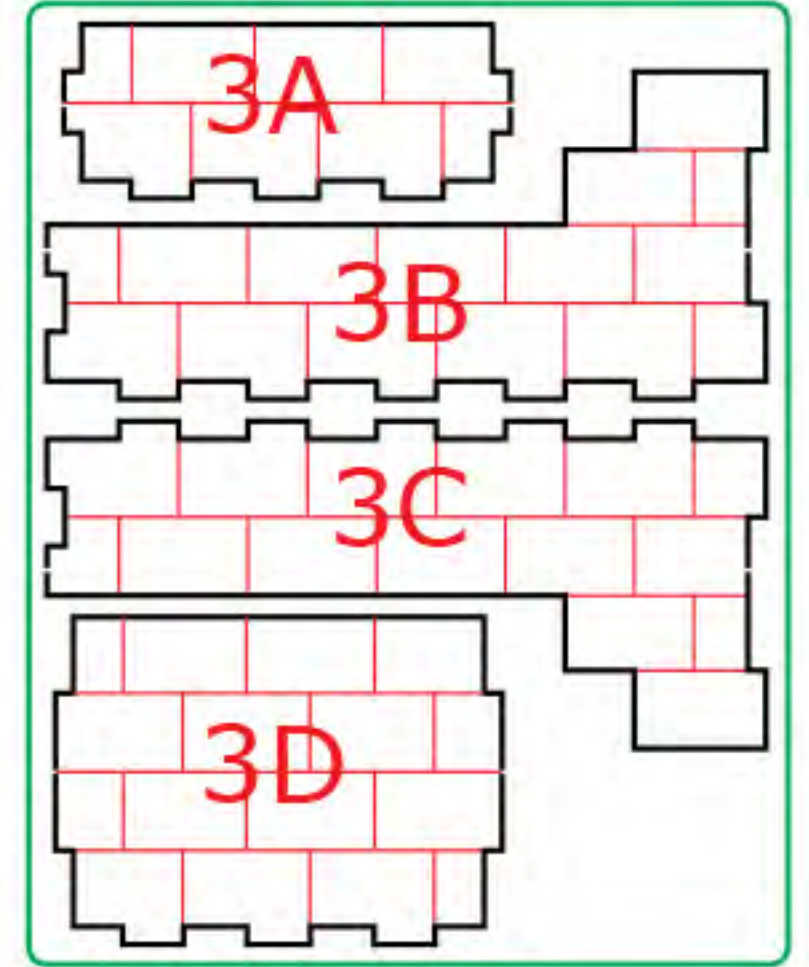

Assembly Instructions

Thank you for purchasing our Mini Dice Tower. If you have any questions about assembly, please don't hesitate to contact us.

Note: Engravings may differ from diagrams. Glue should be used on all joints. Wood glue is recommended.