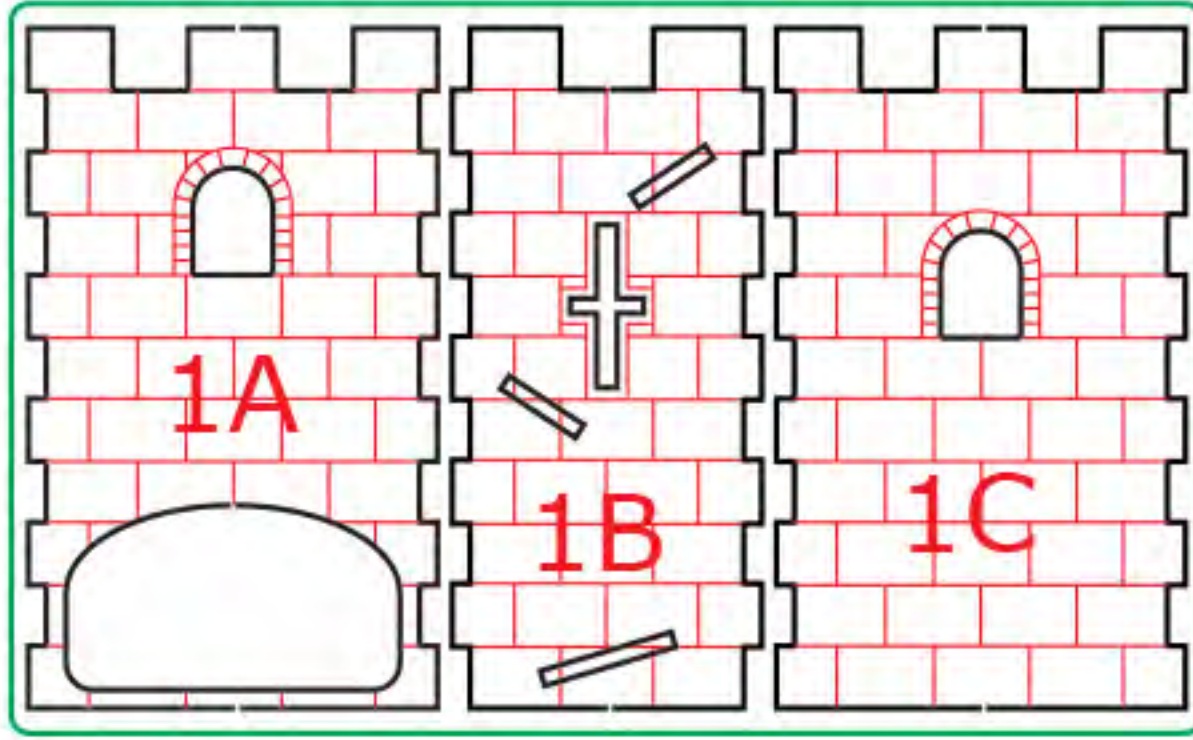

[www.thebrokentoken.com](http://www.thebrokentoken.com)

**HOLIDAY MINI**

**Dice Tower**

**MEOWGICAL**

**MADE IN USA**

Product subject to change without notice. ©2018 The Broken Token, LLC.  
Visit [thebrokentoken.com](http://thebrokentoken.com) for our full line of gaming organizers and accessories.

# Assembly Instructions

Thank you for purchasing our Mini Dice Tower. If you have any questions about assembly, please don't hesitate to contact us.

Note: Engravings may differ from diagrams. Glue should be used on all joints. Wood glue is recommended.