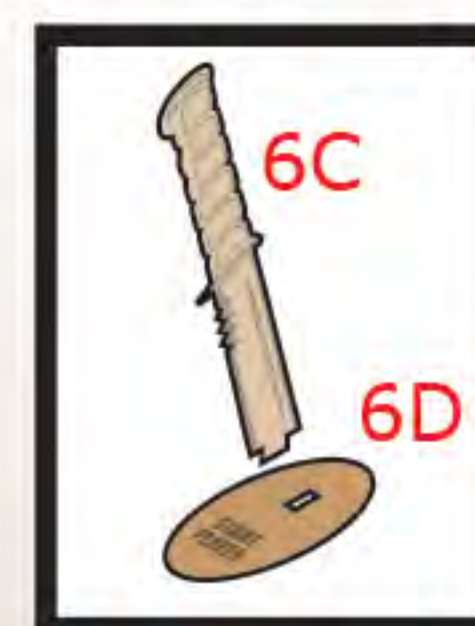

Note: Glue should be used on all joints. Wood glue is recommended.

Card Section Assembly

Token Tray Assembly (x2)

Character Tray A Assembly (x2)

Character Tray B Assembly (x2)

Start Player Token Assembly

Peel protective coating from both sides of acrylic before installation.