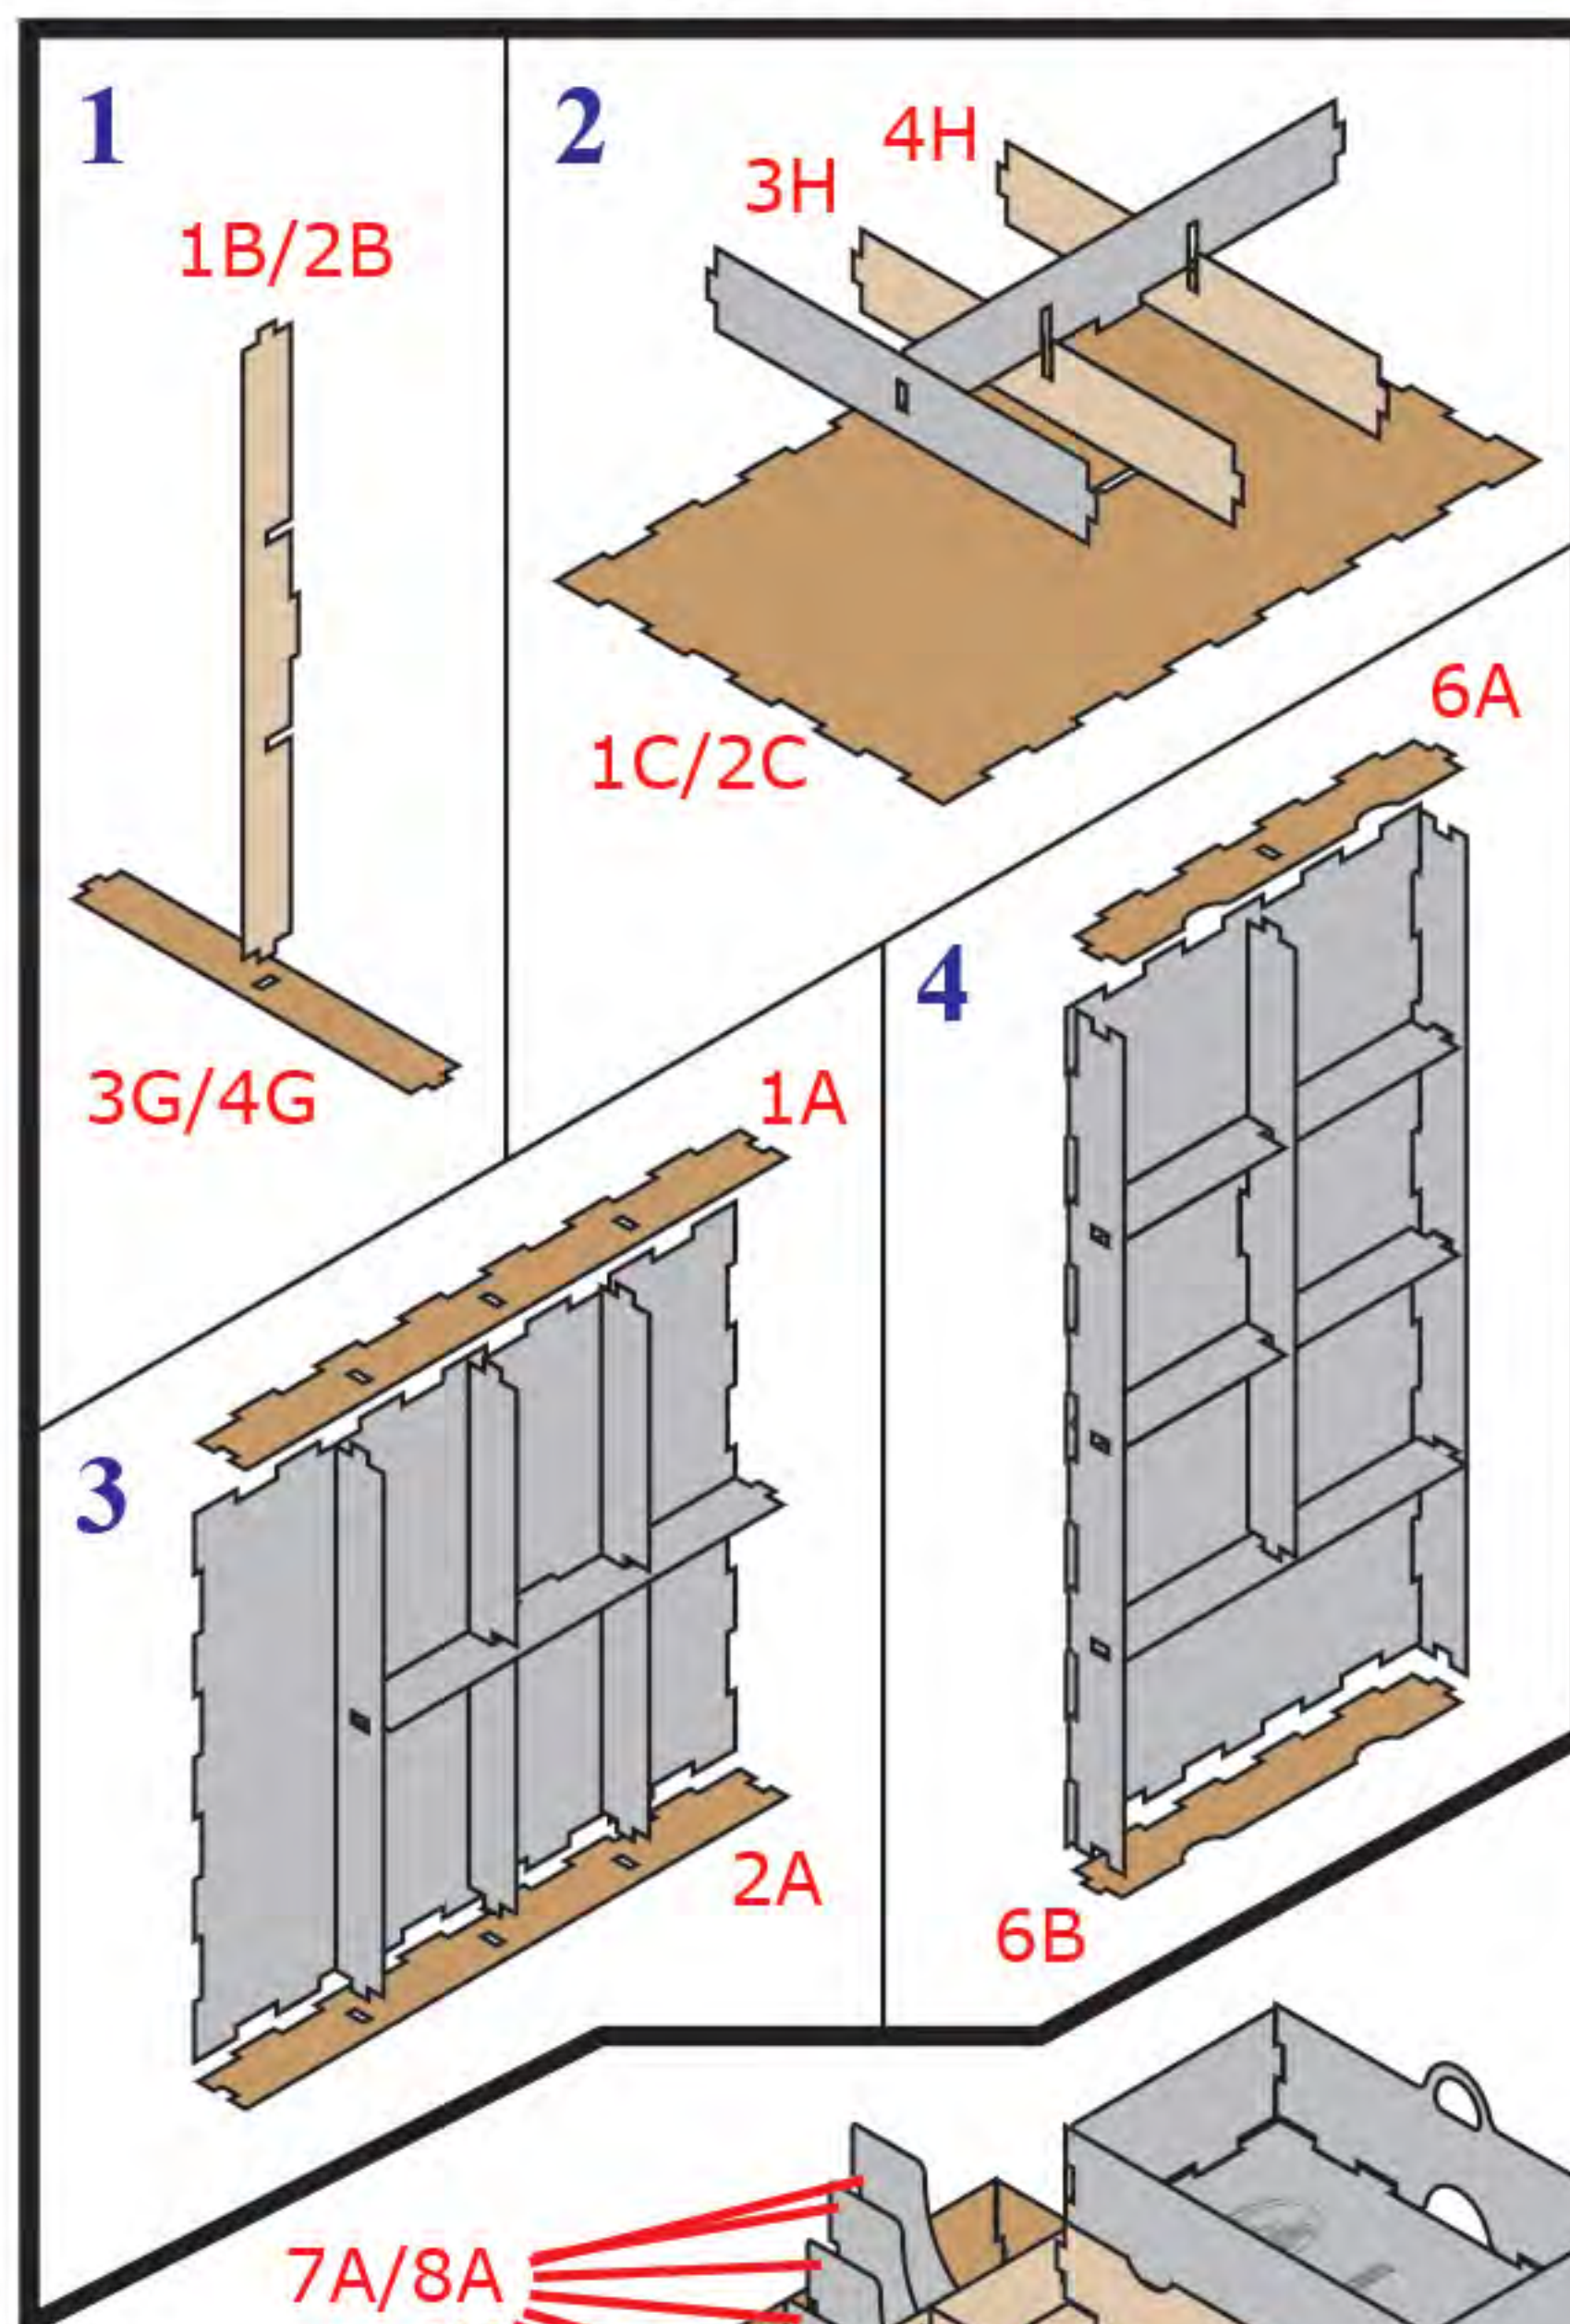

Note: Glue should be used on all joints. Wood glue is recommended.

Card Section Assembly

Token Tray Assembly (x2)

Character Tray A Assembly (x2)

Character Tray B Assembly (x2)

Start Player Token Assembly

Peel protective coating from both sides of acrylic before installation.