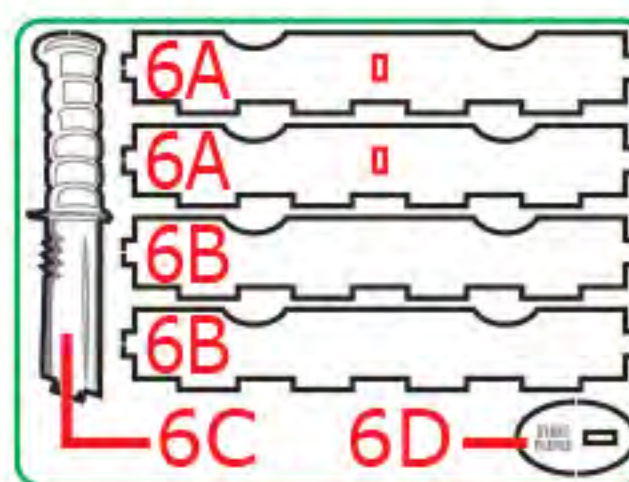

Note: Glue should be used on all joints. Wood glue is recommended.

Card Section Assembly

Token Tray Assembly (x2)

Character Tray A Assembly (x2)

Character Tray B Assembly (x2)

Start Player Token Assembly

Peel protective coating from both sides of acrylic before installation.