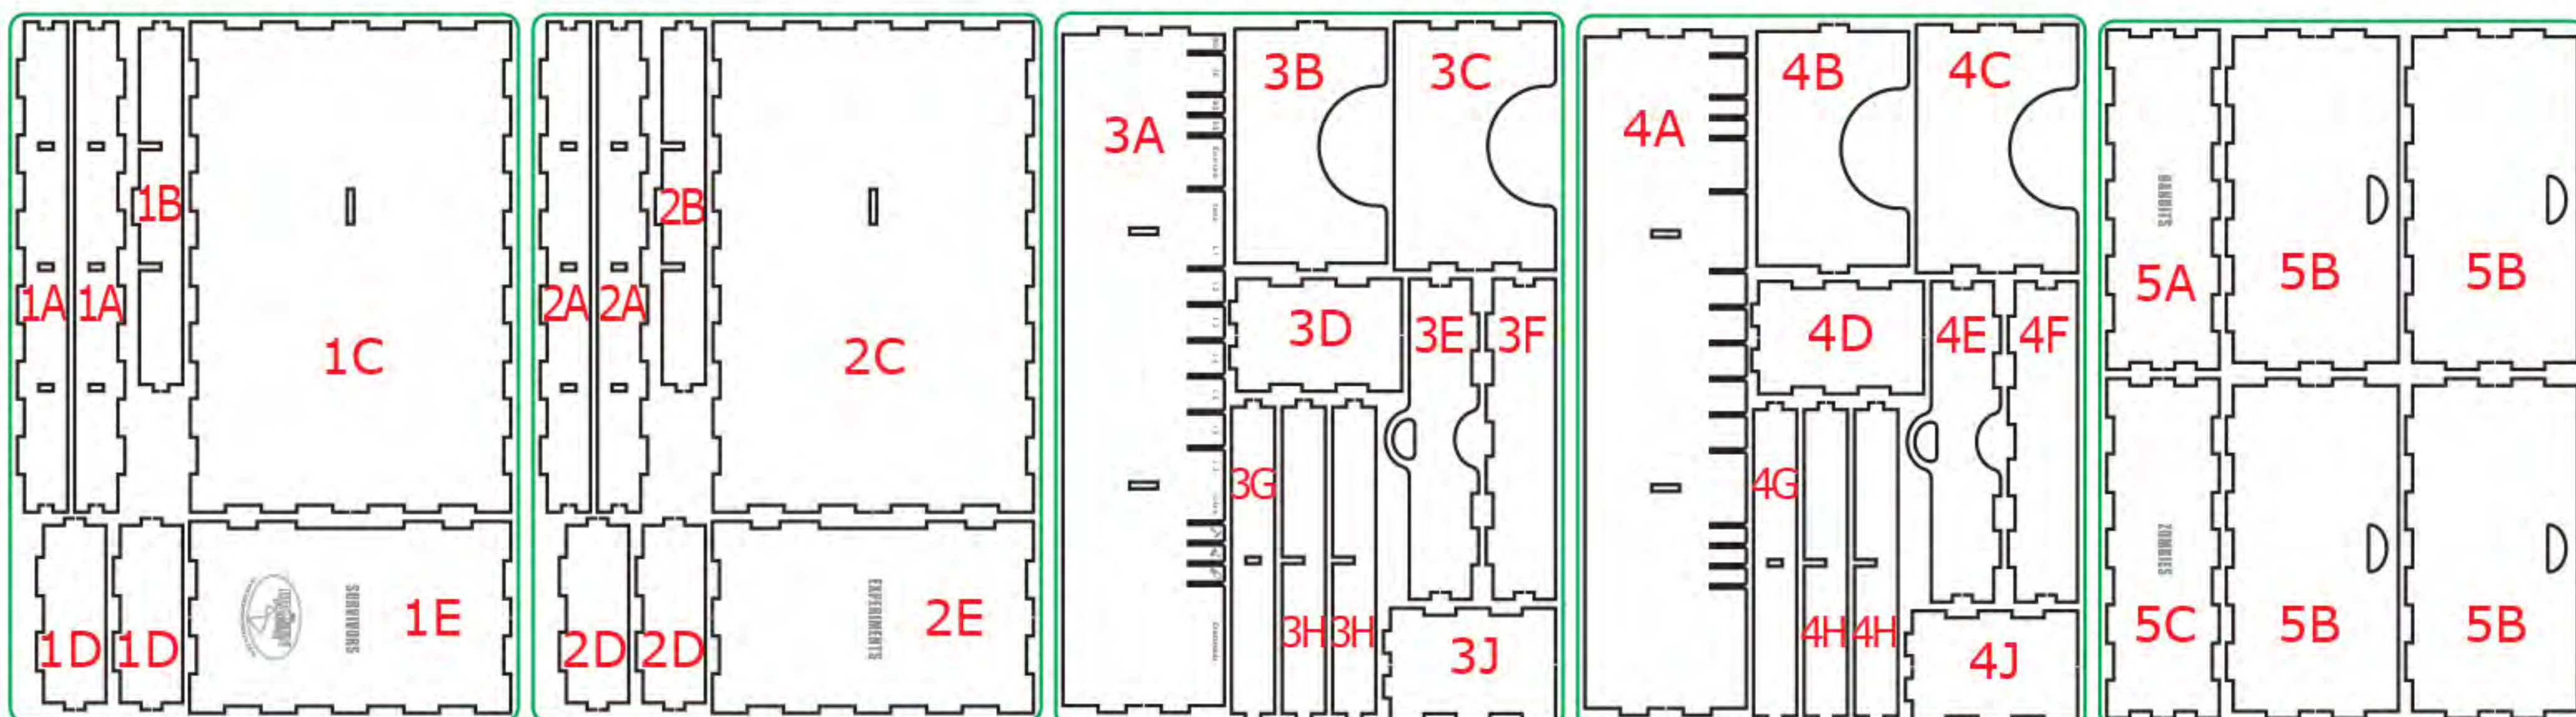

Assembly Instructions

Thank you for purchasing our Long Winter Organizer. If you have any questions about assembly, please don't hesitate to contact us through our website.

Watch an ASSEMBLY VIDEO
<http://tiny.cc/tokenlongnight>