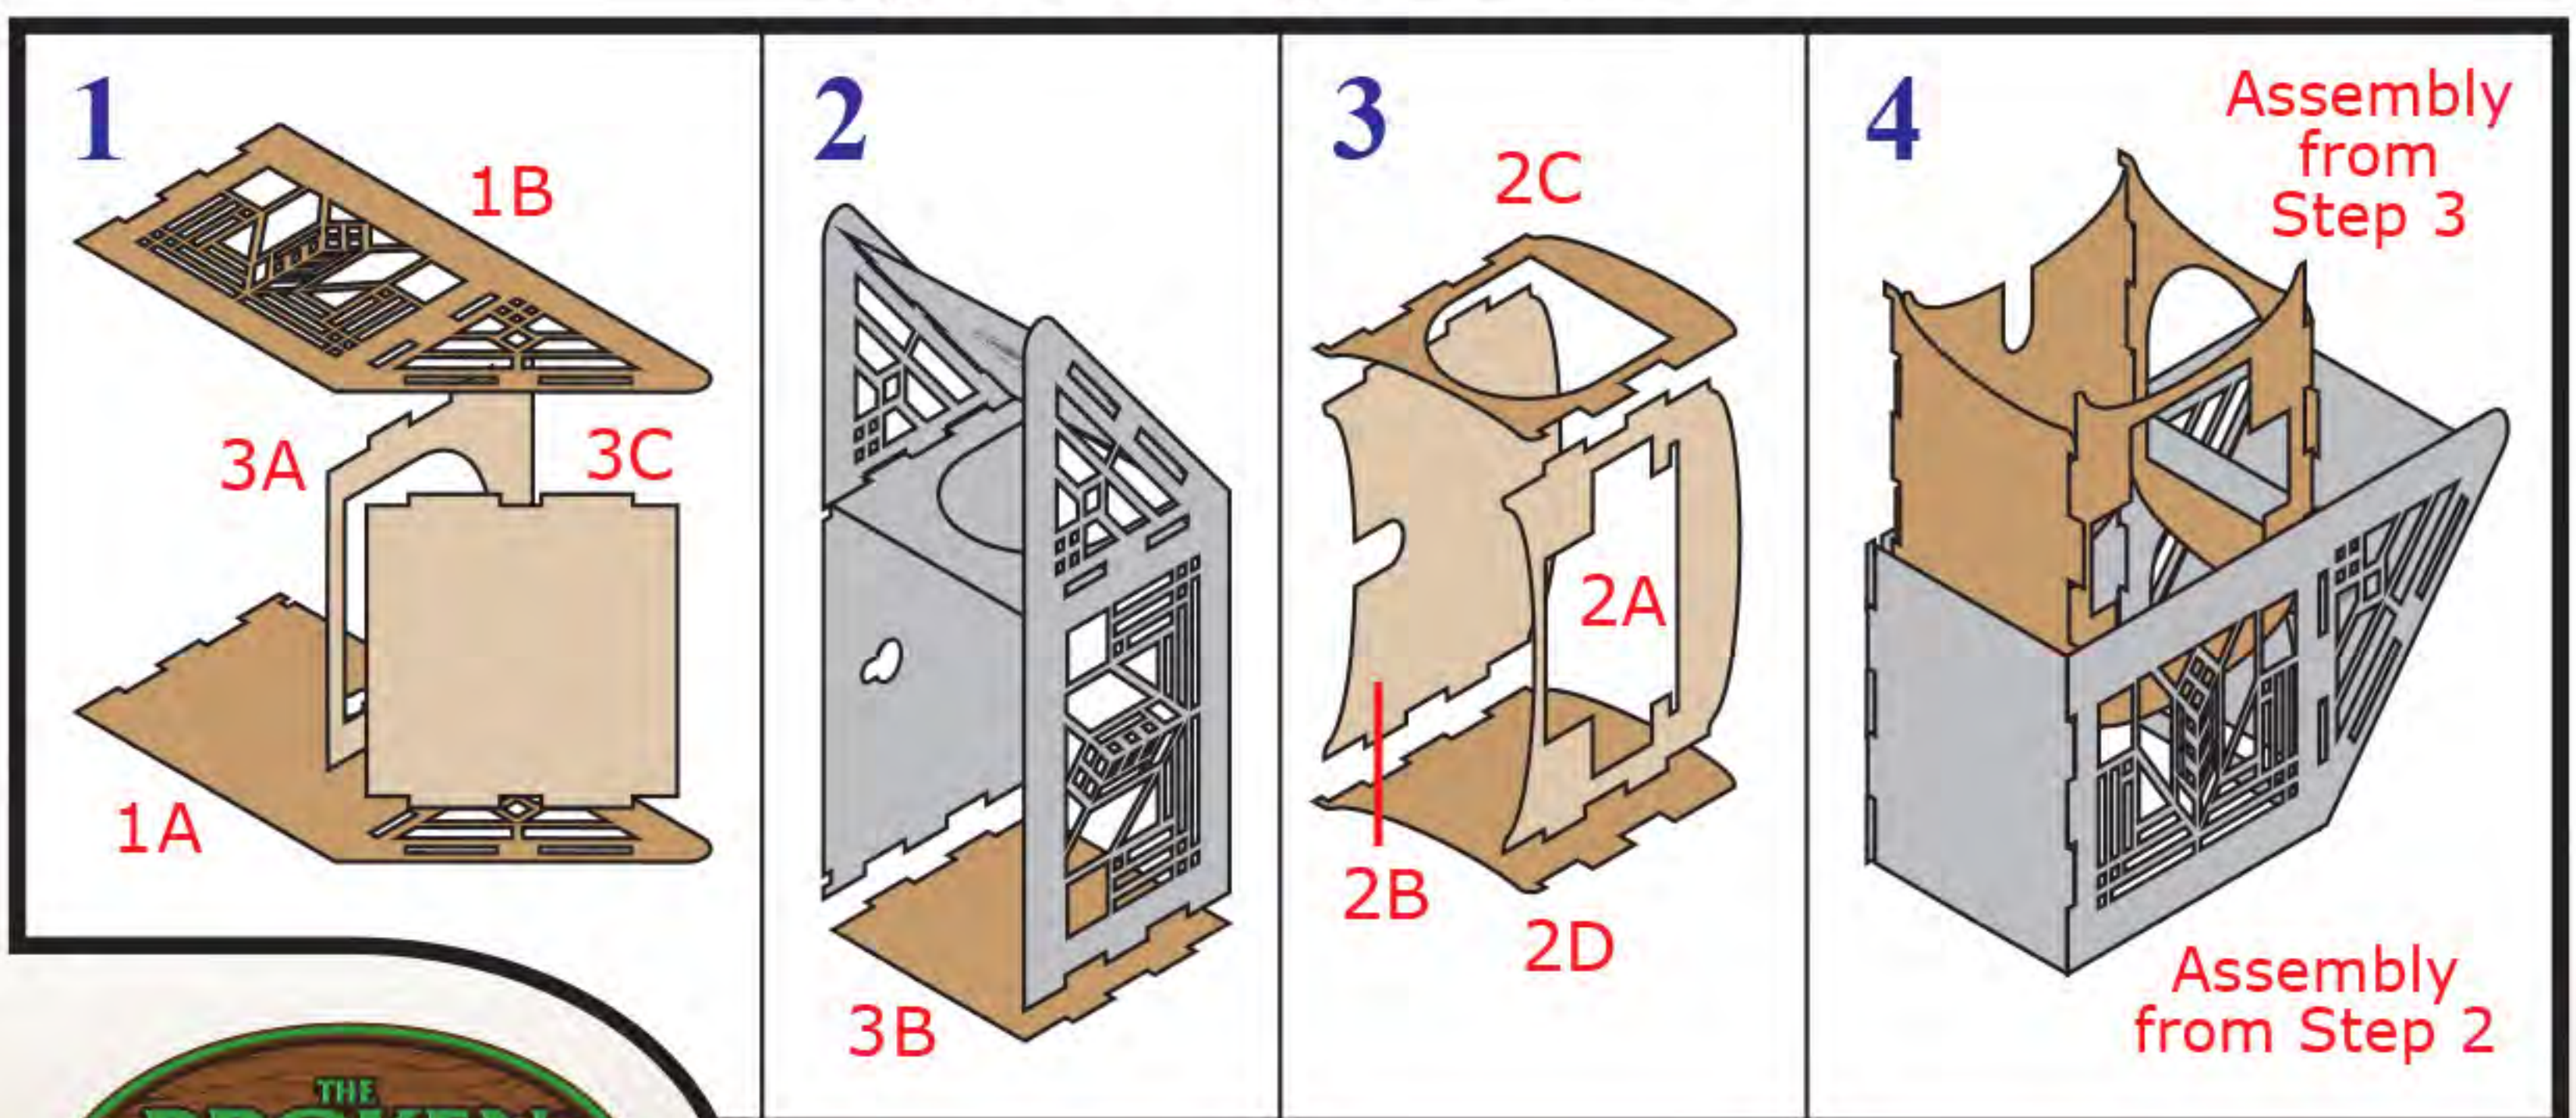

Warning: Not a toy. Not suitable for children under 14 years of age. Usage under parental guidance or guidance of adults only.

Assembly Instructions

Thank you for purchasing our Load Modular Dice Tumbler. If you have any questions about assembly, please don't hesitate to contact us through our website.

Note: Glue should be used on all joints. Wood glue is recommended.

Left-Loading Orientation

Right-Loading Orientation

www.thebrokentoken.com