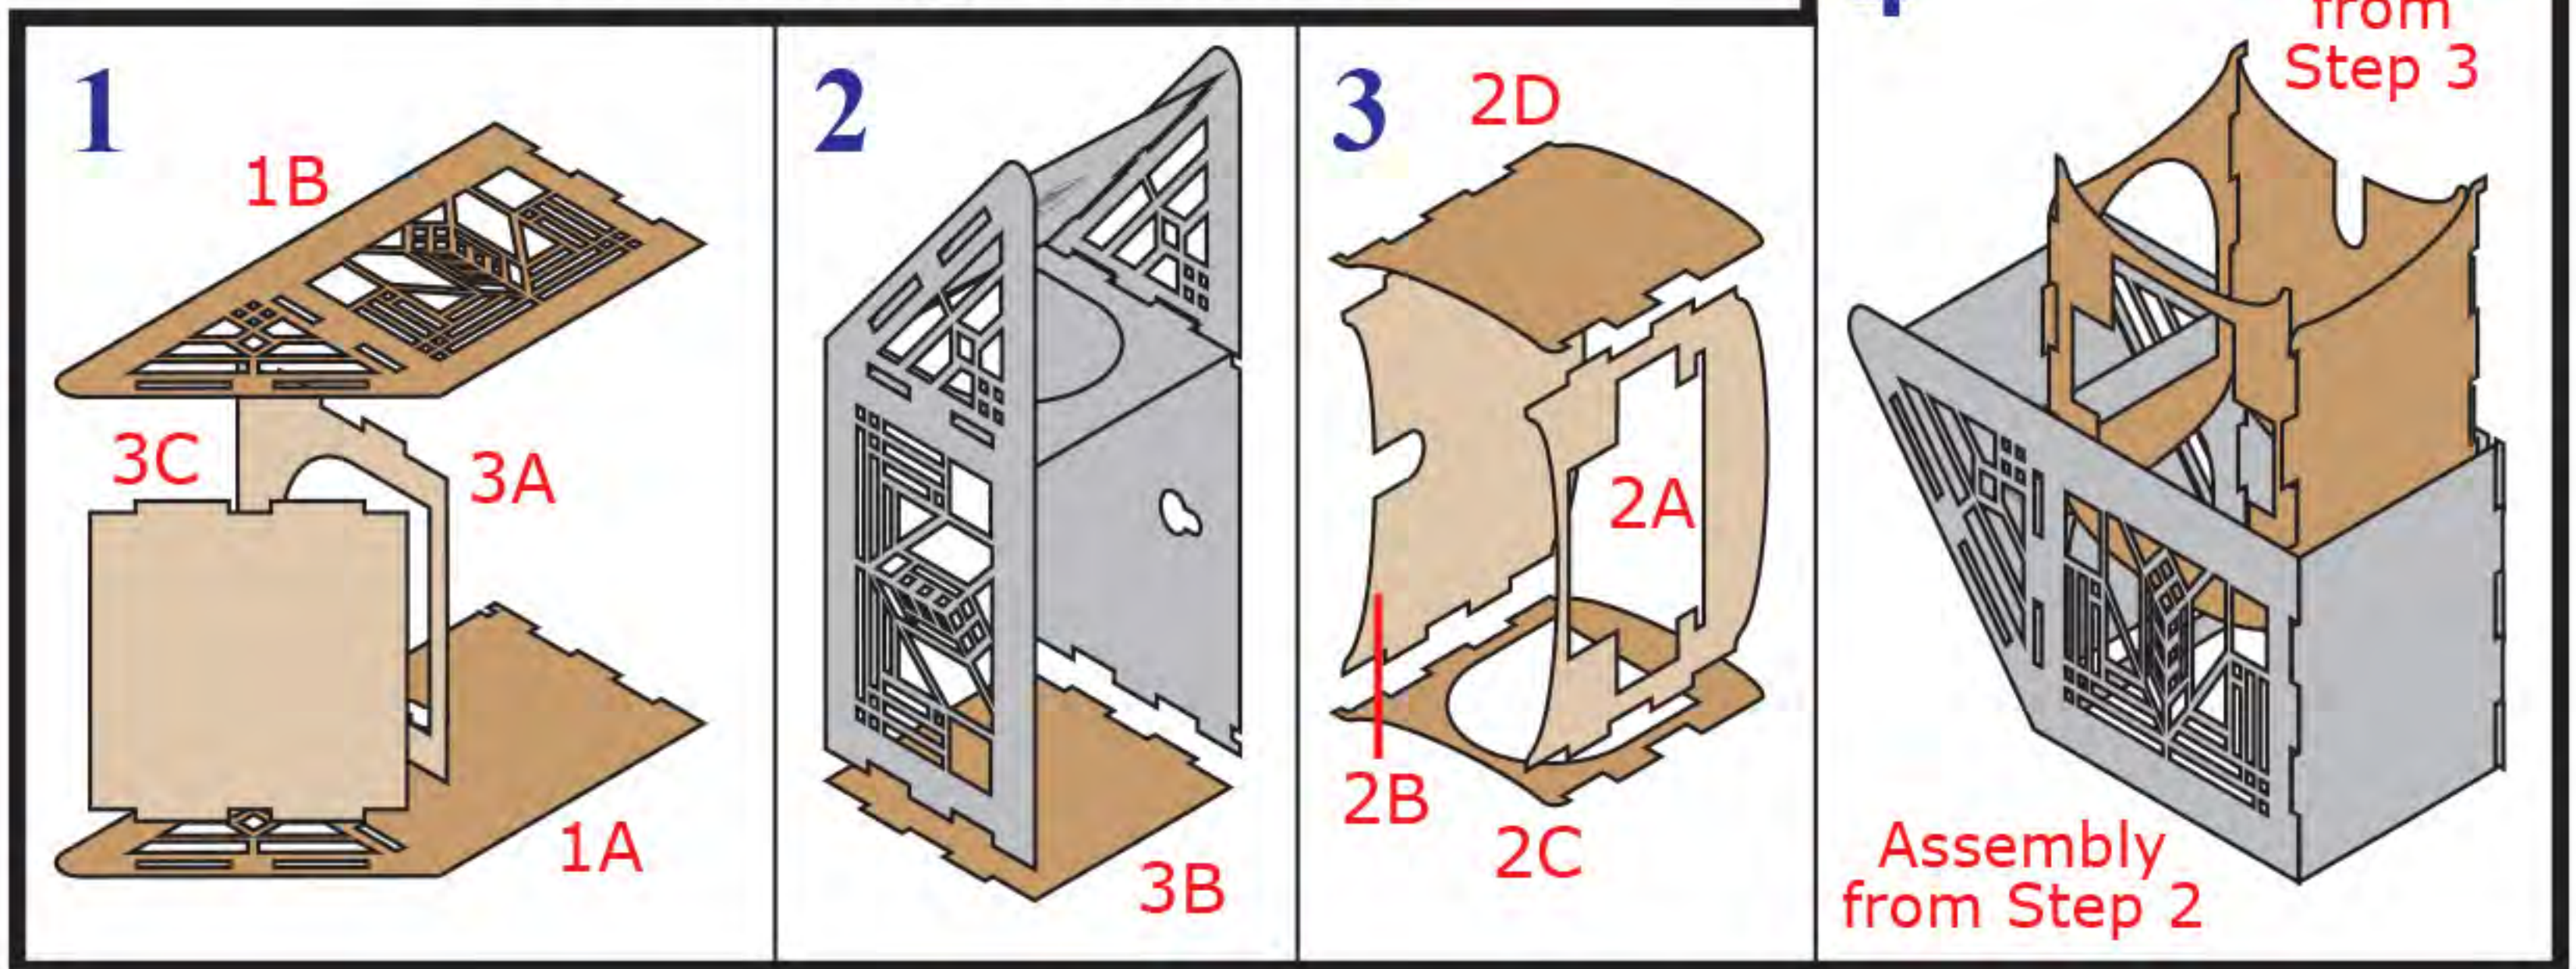

Warning: Not a toy. Not suitable for children under 14 years of age. Usage under parental guidance or guidance of adults only.

Assembly Instructions

Thank you for purchasing our Load Modular Dice Tumbler. If you have any questions about assembly, please don't hesitate to contact us through our website.

Note: Glue should be used on all joints. Wood glue is recommended.

Left-Loading Orientation

Right-Loading Orientation

www.thebrokentoken.com