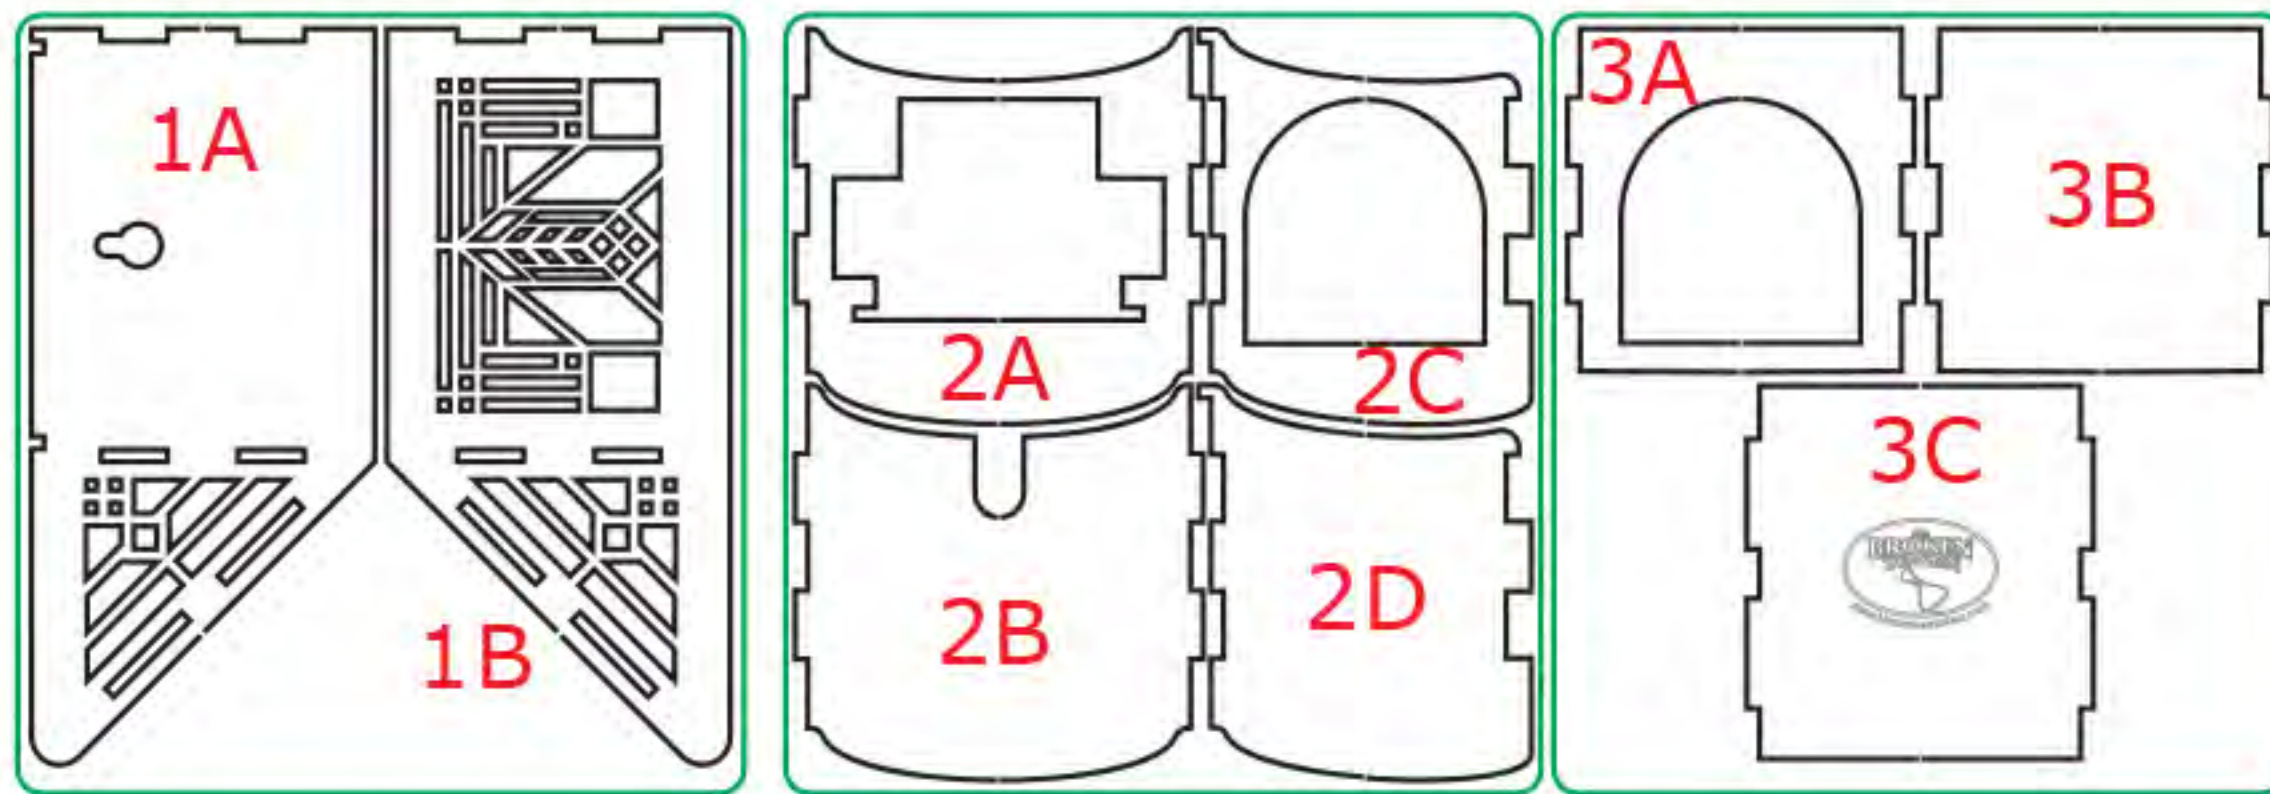

www.thebrokentoken.com

MODULAR DICE TUMBLERS LOAD

Other tumbler components sold separately.

DIT010

Product subject to change without notice. ©2018 The Broken Token, LLC. Visit thebrokentoken.com for our full line of gaming organizers and accessories.

Warning: Not a toy. Not suitable for children under 14 years of age. Usage under parental guidance or guidance of adults only.

Assembly Instructions

Thank you for purchasing our Load Modular Dice Tumbler. If you have any questions about assembly, please don't hesitate to contact us through our website.

Note: Glue should be used on all joints. Wood glue is recommended.

Left-Loading Orientation

Right-Loading Orientation

www.thebrokentoken.com