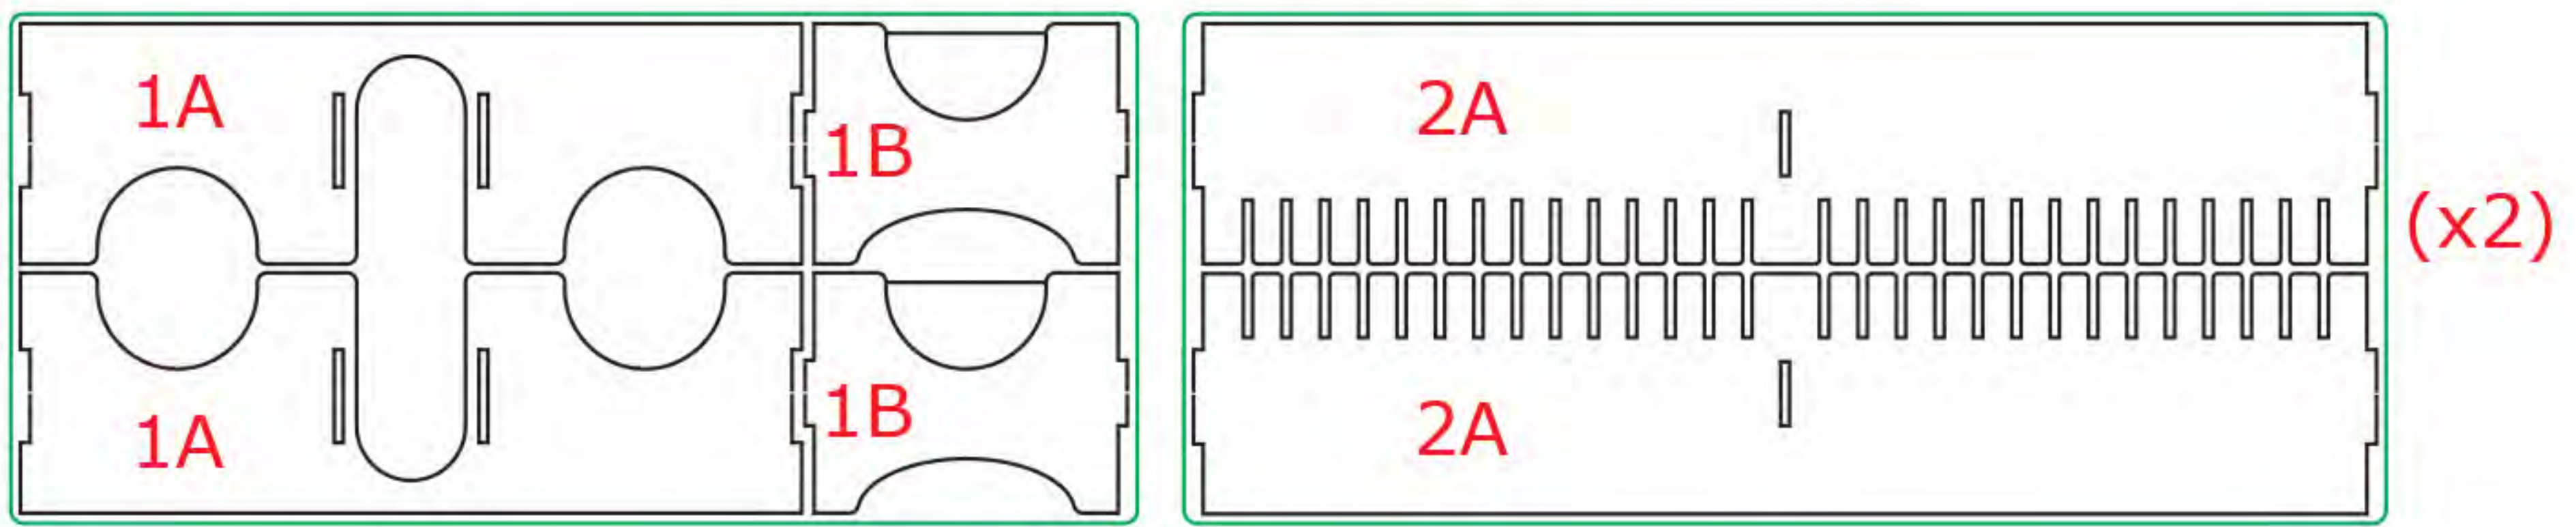

Assembly Instructions

Thank you for purchasing our Encounters Organizer. If you have any questions about assembly, please don't hesitate to contact us.

Note: Glue should be used on all joints.
Wood glue is recommended.