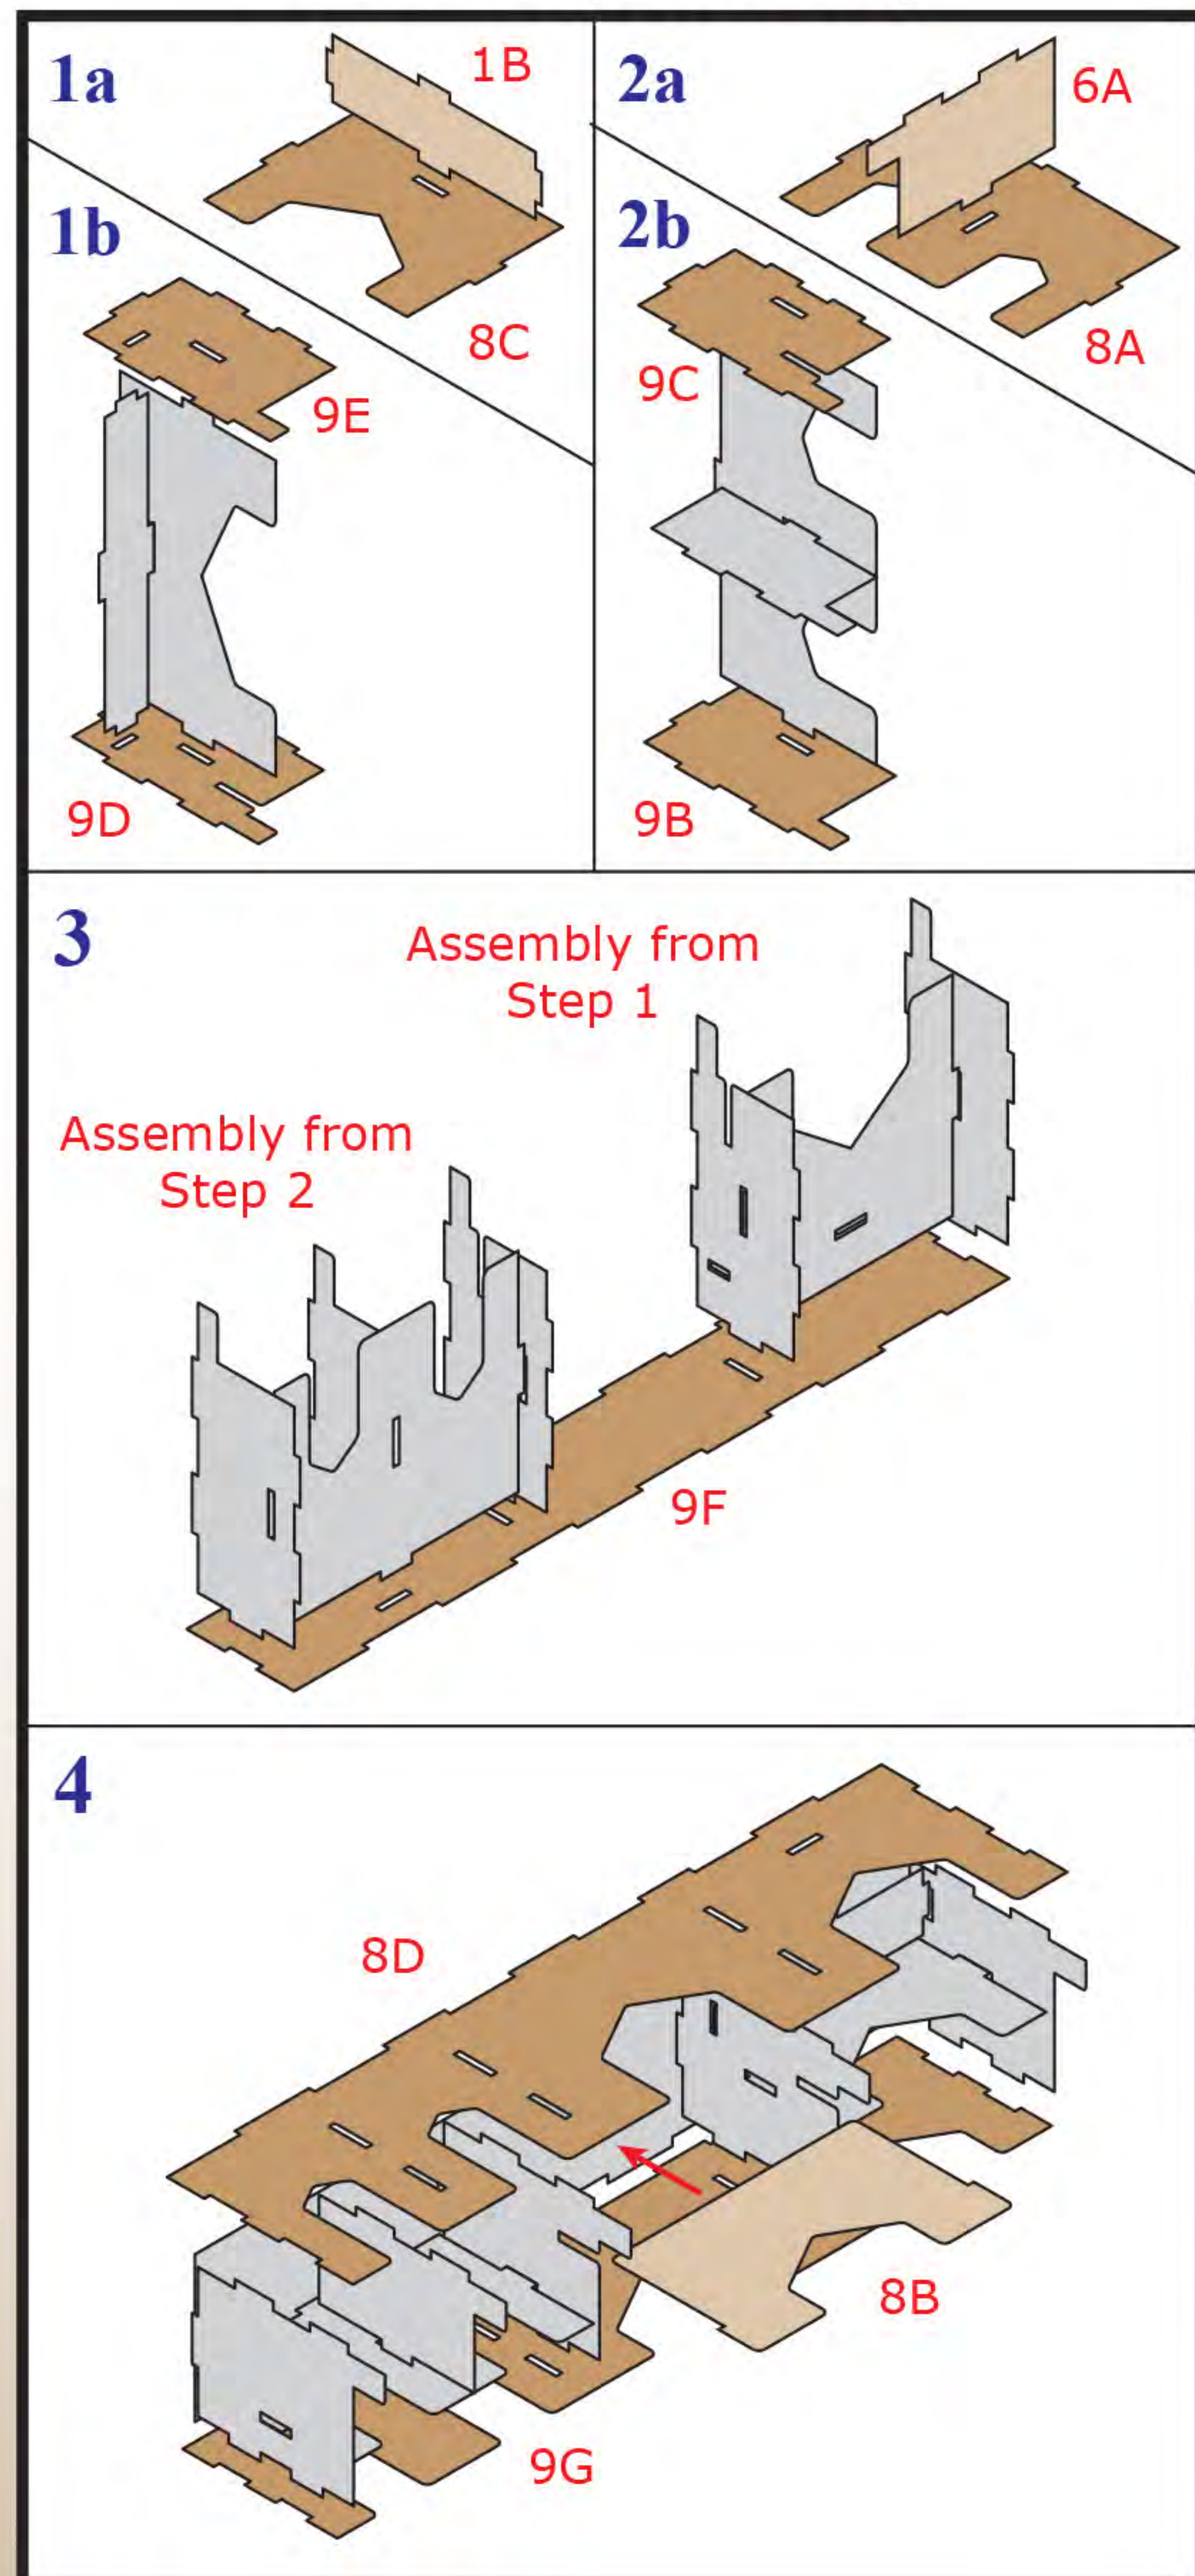

SCYTHE

BOX ORGANIZER

Thank you for purchasing our Scythe Organizer. If you have any questions about assembly, please don't hesitate to contact us.

Note: Glue should be used on all joints. Wood glue is recommended.

Watch an **ASSEMBLY VIDEO**
<http://tiny.cc/tokenscythe>

Player Token Tray Assembly (x7)

Card Tray Assembly

Bits Tray Assembly

Resource Token Tray Assembly (x2)

Board Tray Assembly

Coin Tray Assembly