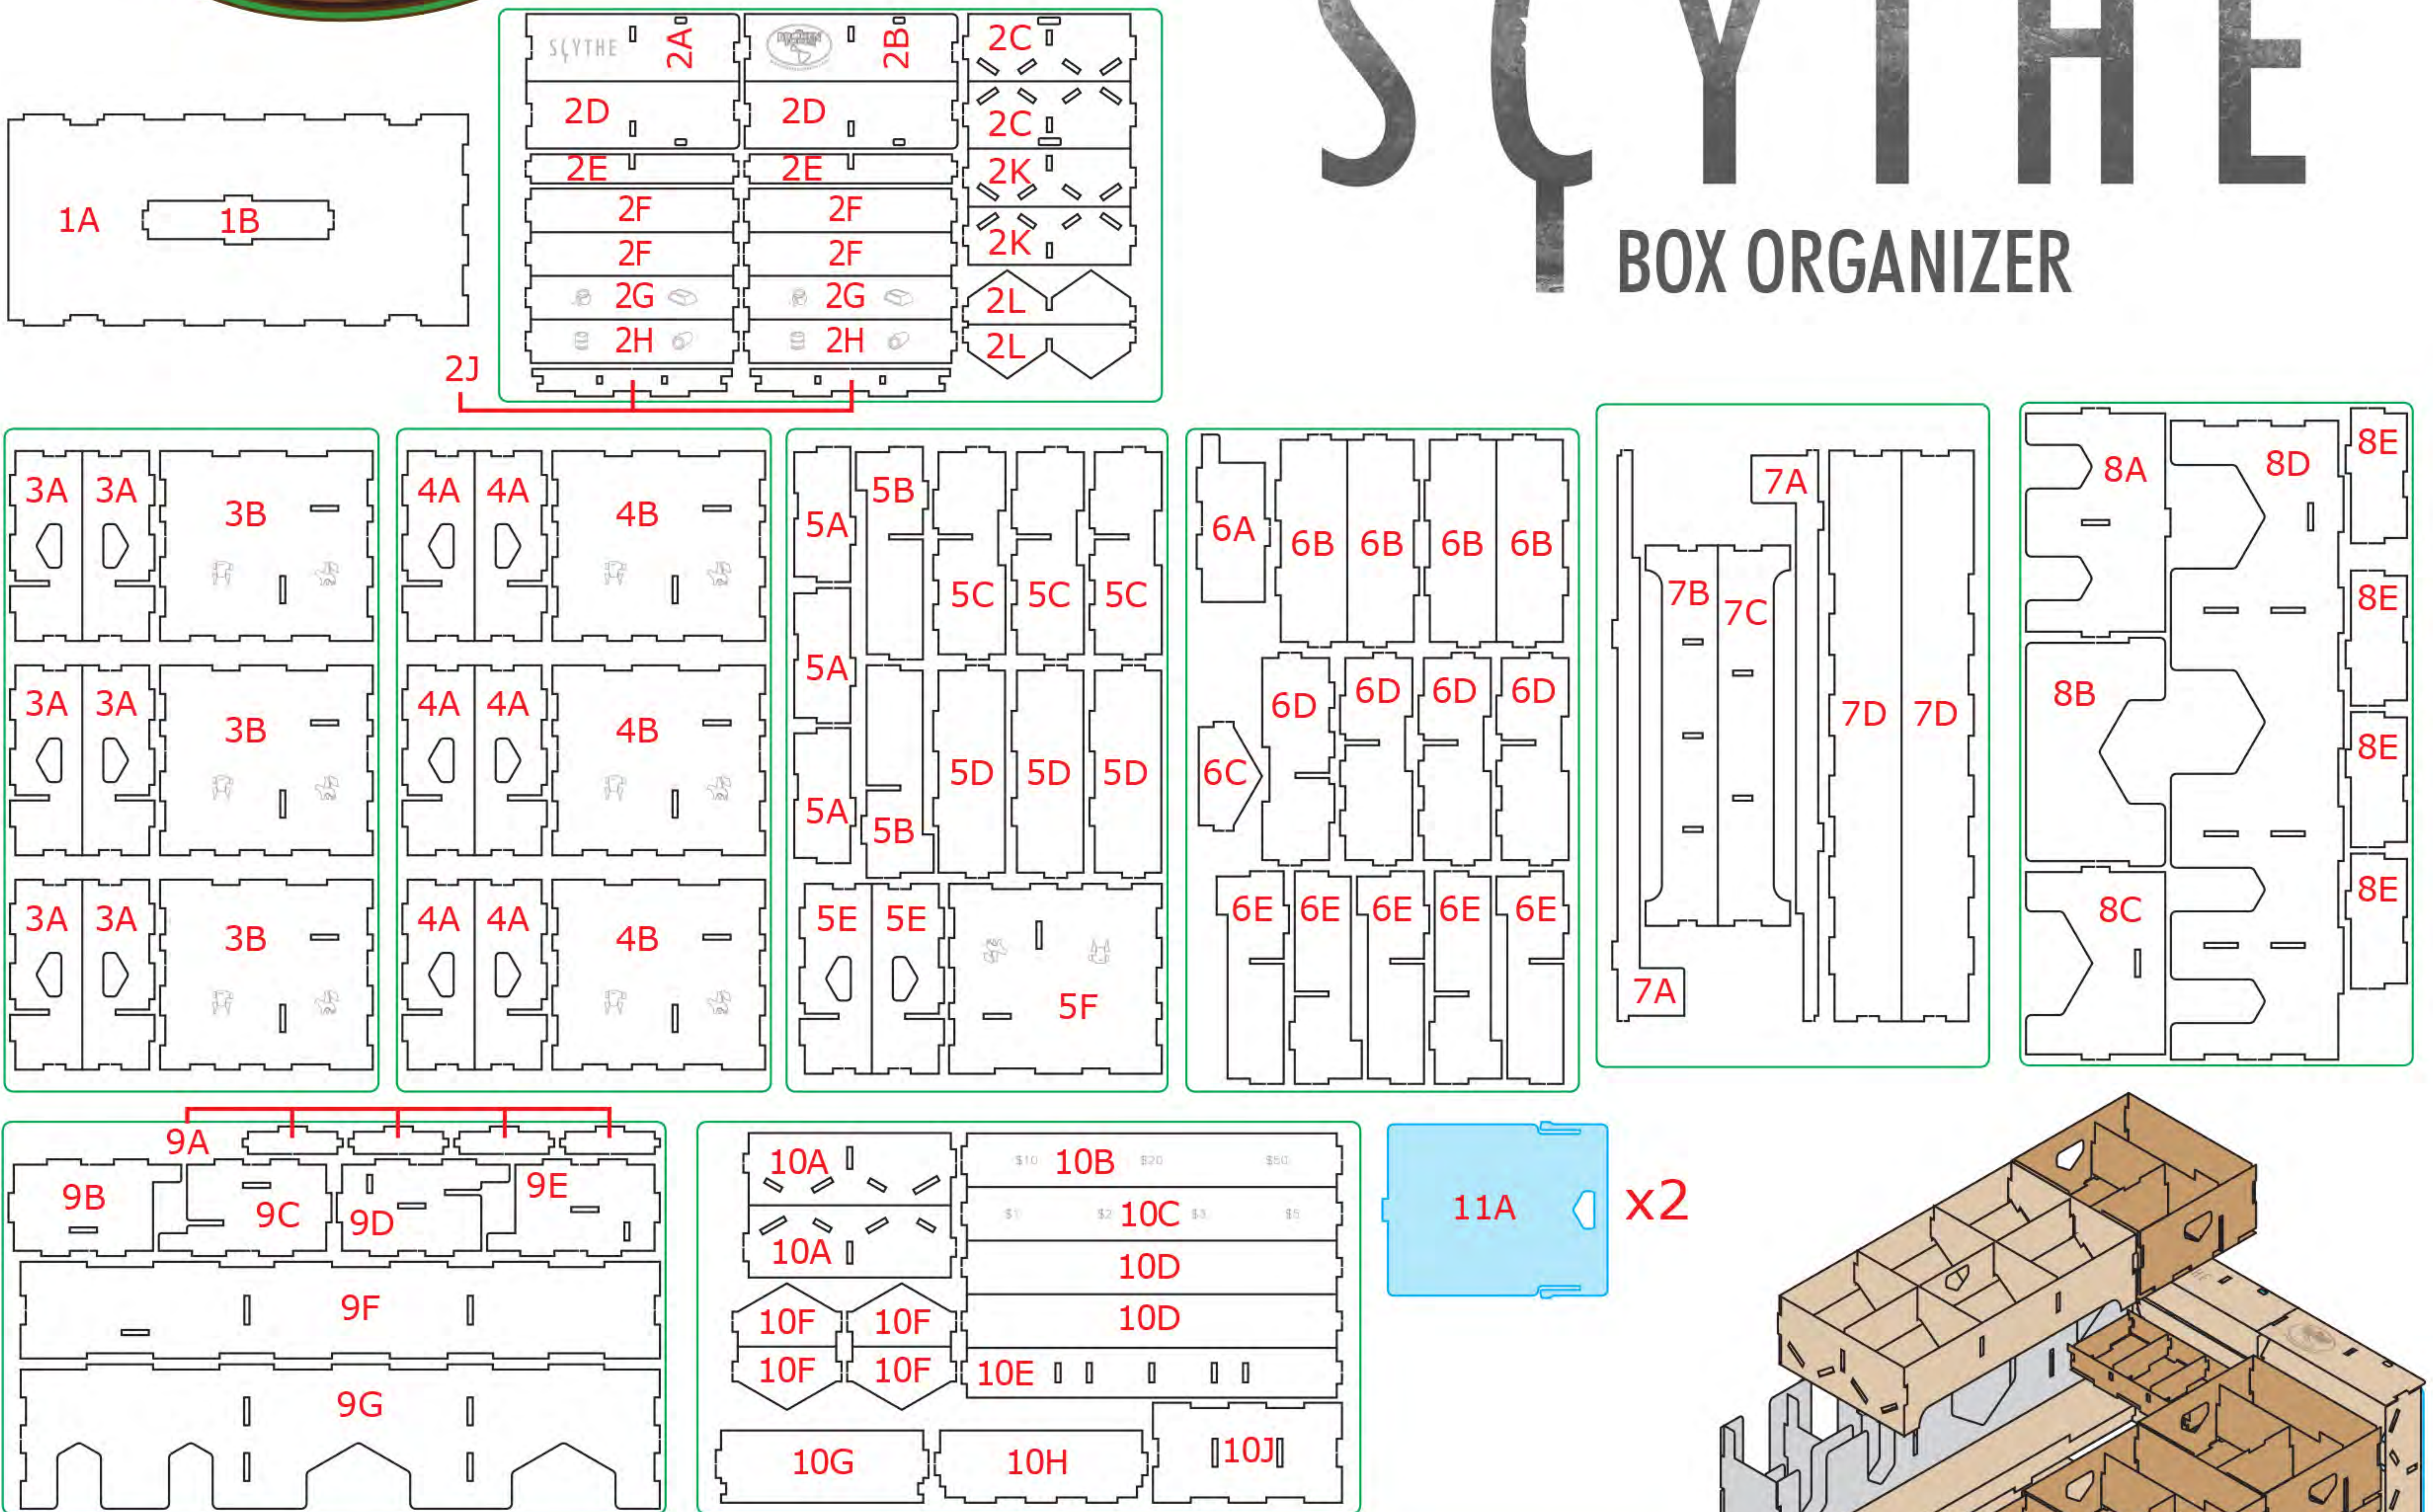

SCYTHE

BOX ORGANIZER

Thank you for purchasing our Scythe Organizer. If you have any questions about assembly, please don't hesitate to contact us.

Note: Glue should be used on all joints. Wood glue is recommended.

Watch an **ASSEMBLY VIDEO**
<http://tiny.cc/tokenscythe>

Player Token Tray Assembly (x7)

Card Tray Assembly

Bits Tray Assembly

Resource Token Tray Assembly (x2)

Board Tray Assembly

Coin Tray Assembly