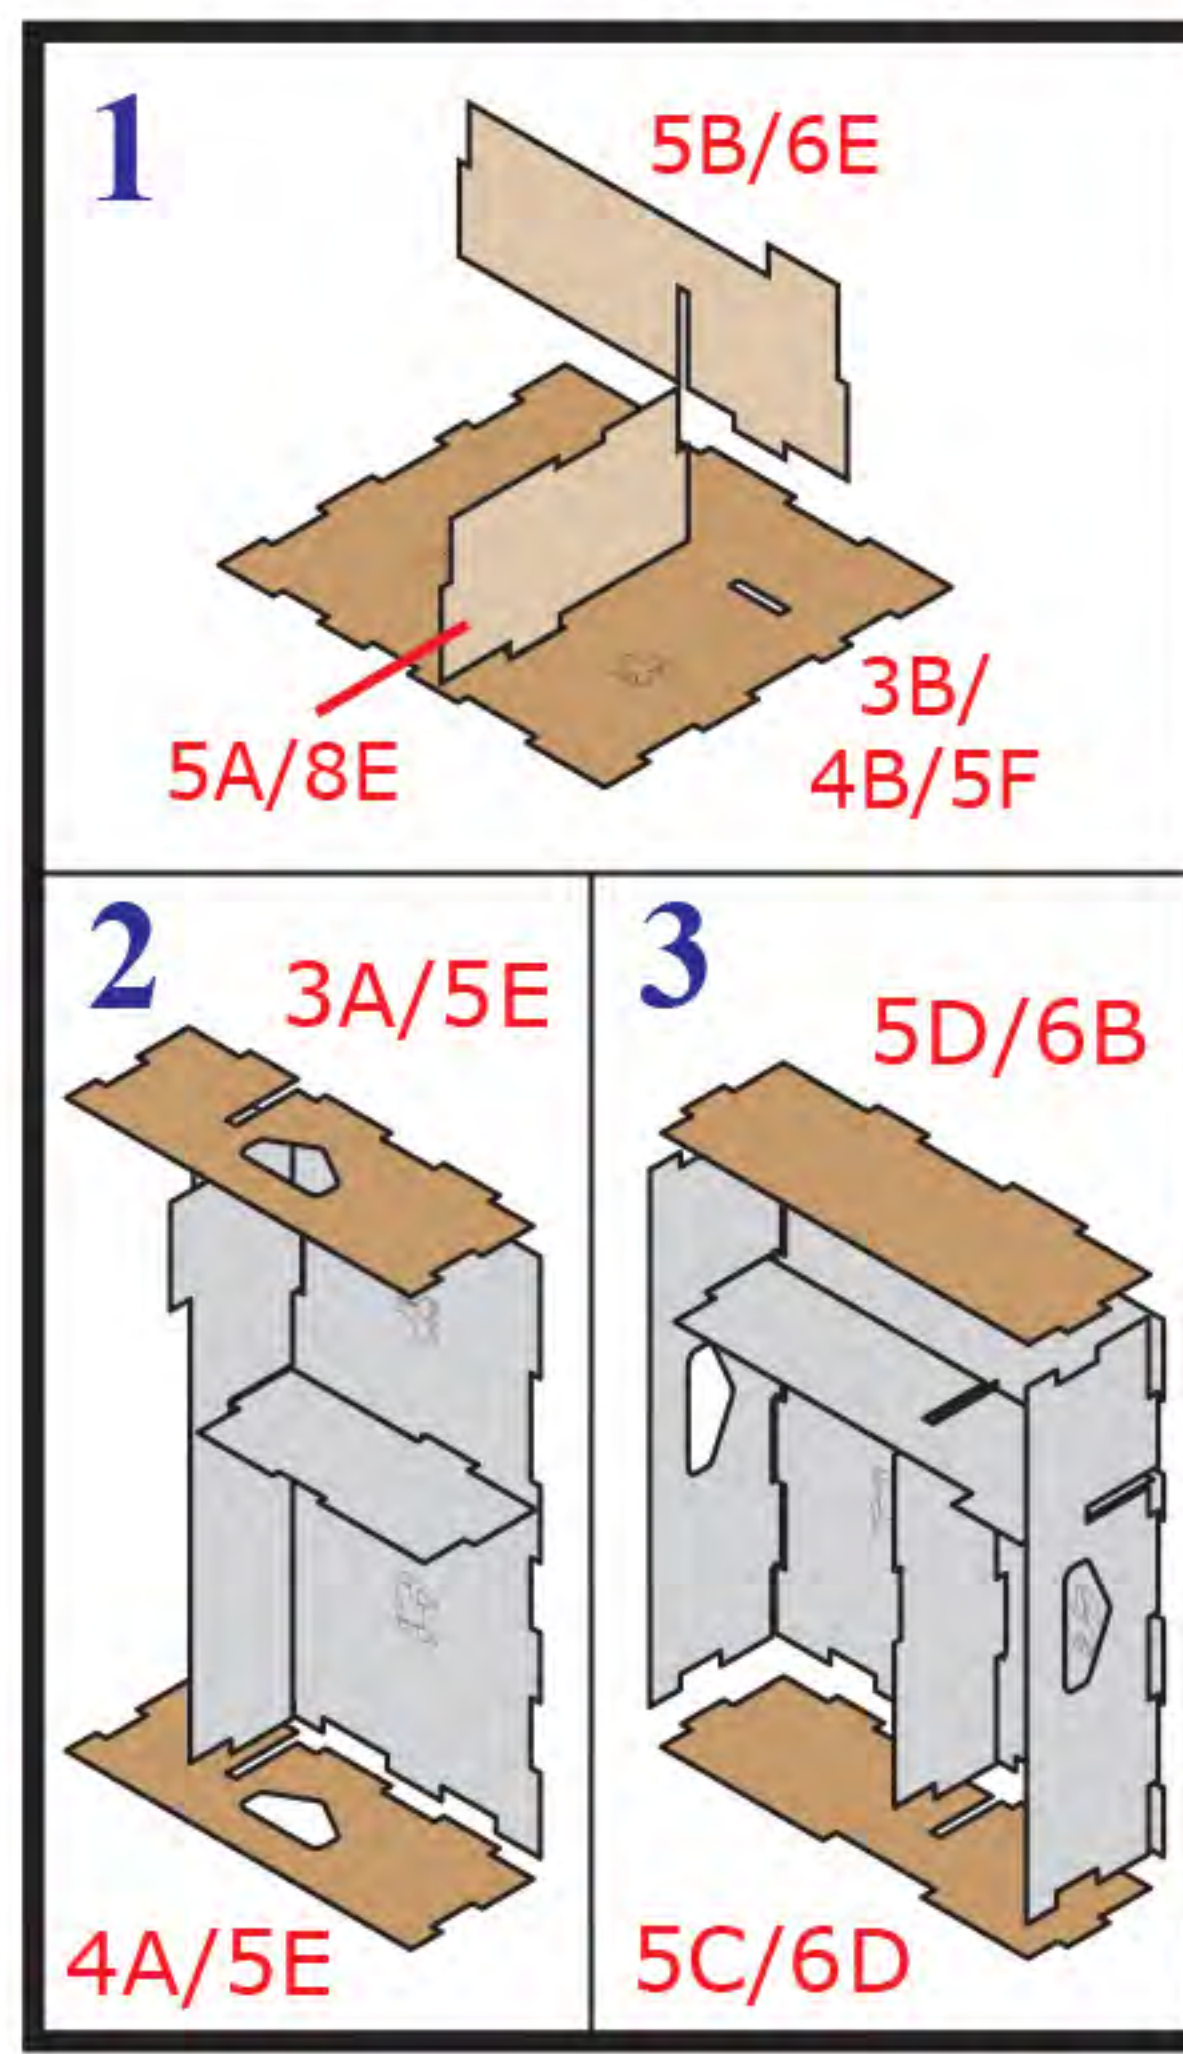

SCYTHE

BOX ORGANIZER

Thank you for purchasing our Scythe Organizer. If you have any questions about assembly, please don't hesitate to contact us.

Note: Glue should be used on all joints. Wood glue is recommended.

Watch an **ASSEMBLY VIDEO**
<http://tiny.cc/tokenscythe>

Player Token Tray Assembly (x7)

Card Tray Assembly

Bits Tray Assembly

Resource Token Tray Assembly (x2)

Board Tray Assembly

Coin Tray Assembly