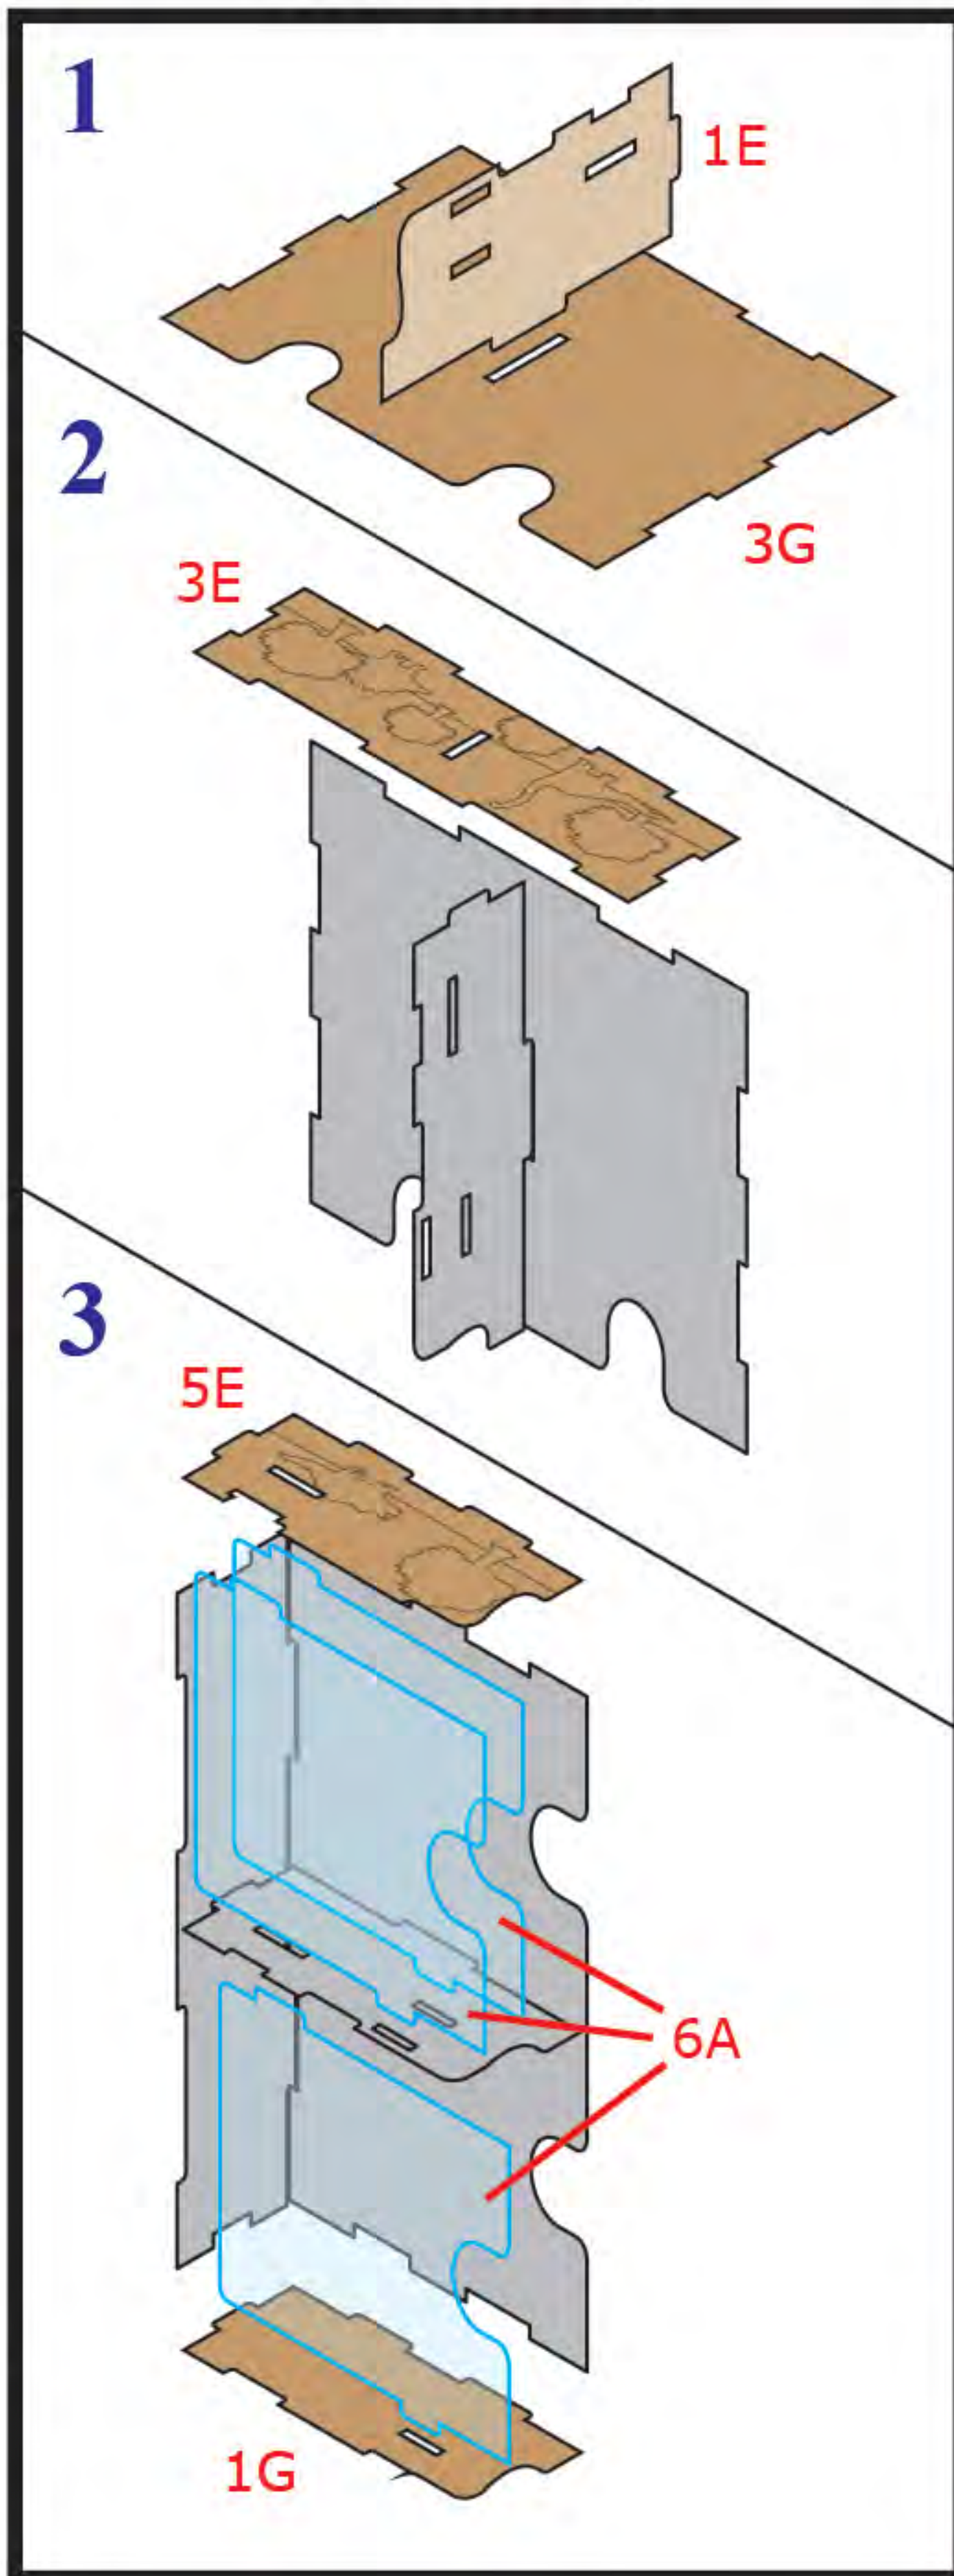

Assembly Tips and Tricks

Remove parts from the frame by rotating them back and forth until they break free.

Trim off any excess wood with a hobby knife.

Tight pieces can be sanded, or trimmed with a hobby knife, to create a better fit.

Loose pieces may be assembled with a small amount of wood glue.

We recommend using glue for any removable trays or parts that are handled frequently.

Gently tap pieces together with a mallet, hammer or other blunt object.

Note: Glue should be used on all joints. Wood glue is recommended.

Peel protective coating from both sides of acrylic before use.

Dinosaur Pen Tray

Card Tray

Money Tray

Lab Tray B

Dice / VIP Tray

Lab Tray A