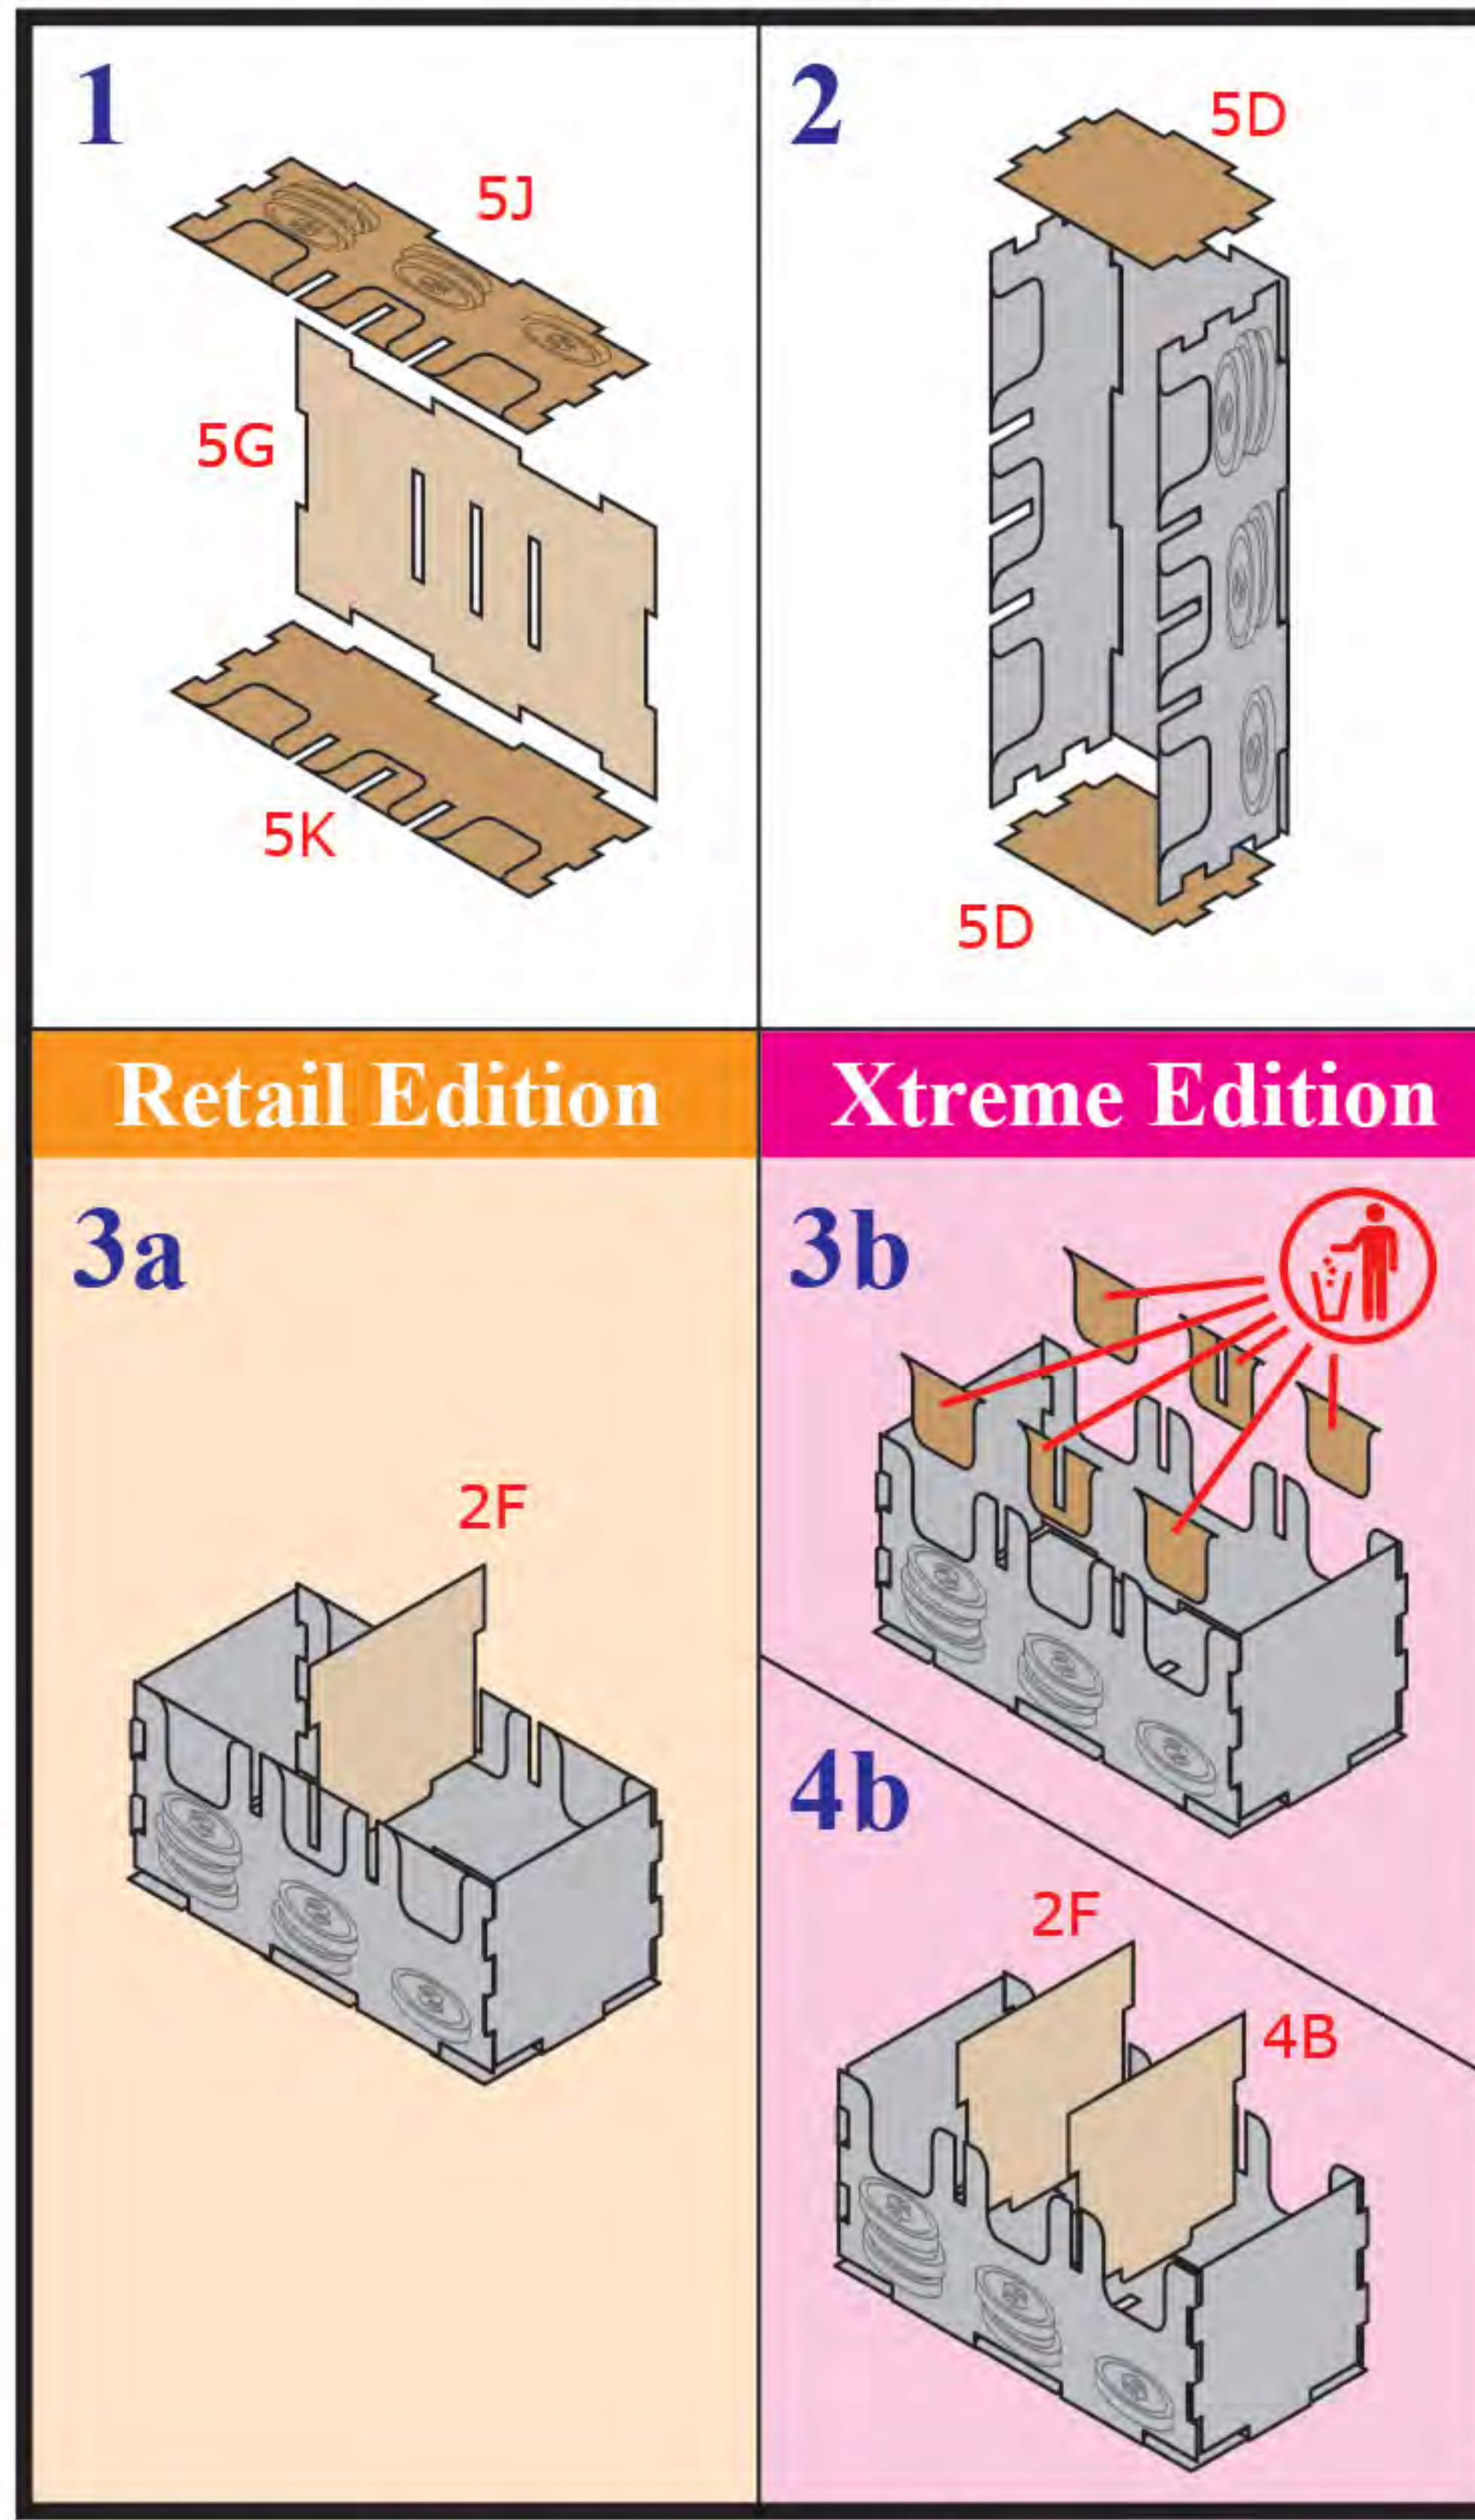

Loose pieces may be assembled with a small amount of wood glue.

We recommend using glue for any removable trays or parts that are handled frequently.

Gently tap pieces together with a mallet, hammer or other blunt object.

Note: Glue should be used on all joints. Wood glue is recommended.

Peel protective coating from both sides of acrylic before use.

Dinosaur Pen Tray

Card Tray

Money Tray

Lab Tray B

Dice / VIP Tray

Lab Tray A