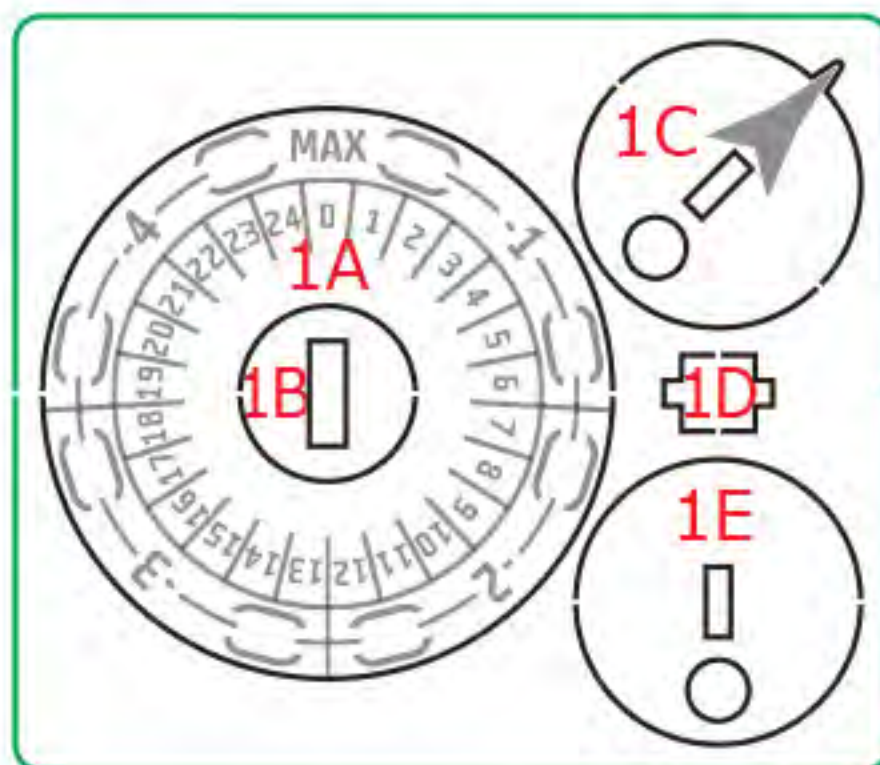

# Chain Tracker Assembly Instructions

Thank you for purchasing our Forged Chain Tracker. If you have any questions about assembly, please don't hesitate to contact us.

**Note:** Glue should only be used where pieces 1C & 1E meet piece 1D. Wood glue is recommended.