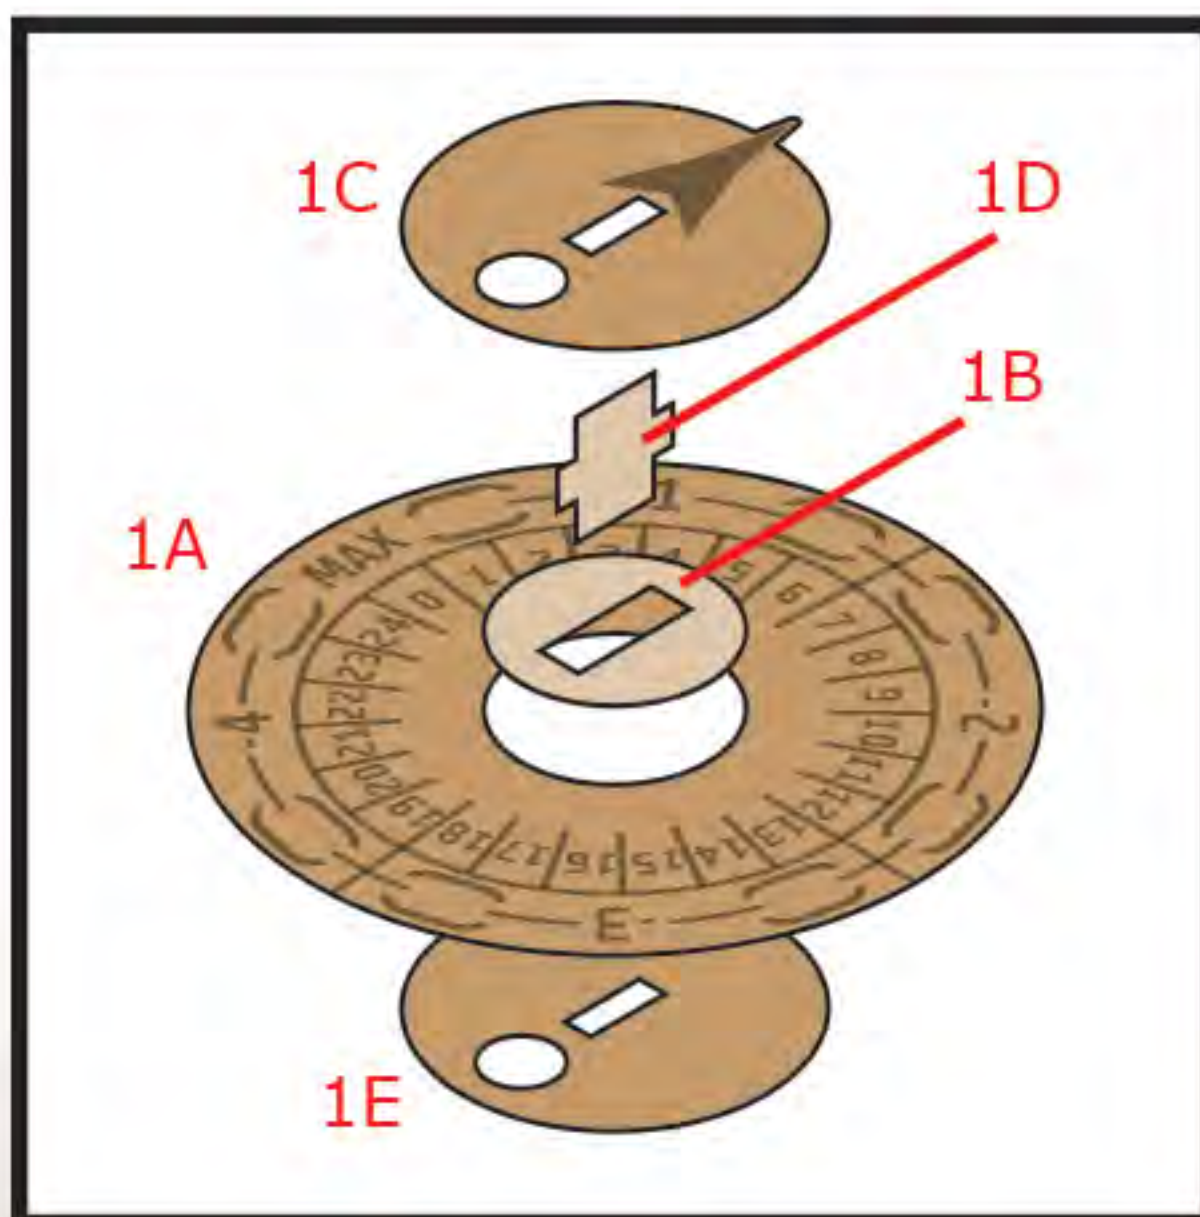

www.thebrokentoken.com

@tbt_gaming thebrokentoken thebrokentoken thebrokentoken