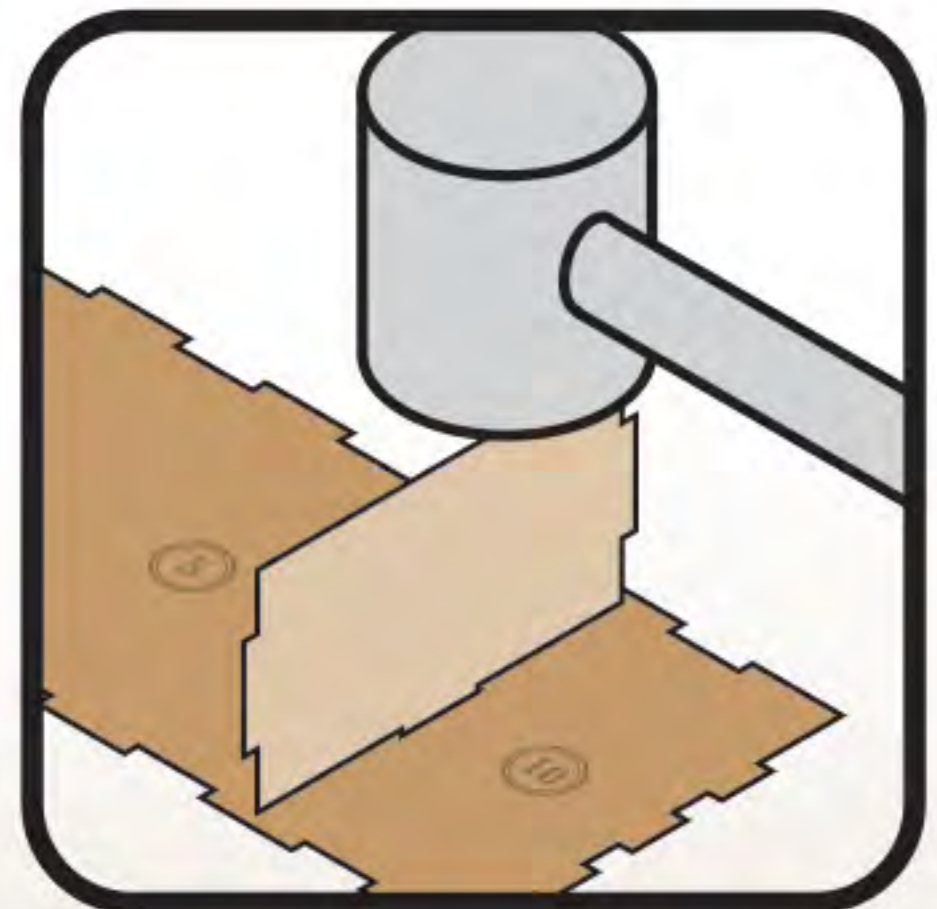

Adapt ORG084 trays (sold separately) for ORG085:

Carefully snap off and discard break-away tabs.

Pliers recommended.

Assembly Tips and Tricks

Remove parts from the frame by rotating them back and forth until they break free.

Trim off any excess wood with a hobby knife.

Tight pieces can be sanded, or trimmed with a hobby knife, to create a better fit.

Gently tap pieces together with a mallet, hammer or other blunt object.

ORG084 Trays (sold separately)

Loose pieces may be assembled with a small amount of wood glue.

We recommend using glue for any removable trays or parts that are handled frequently.

See more assembly tips and product videos on YouTube:
[youtube.com/thebrokentoken](https://www.youtube.com/thebrokentoken)
 or contact us via through our website:
www.thebrokentoken.com/contact-us