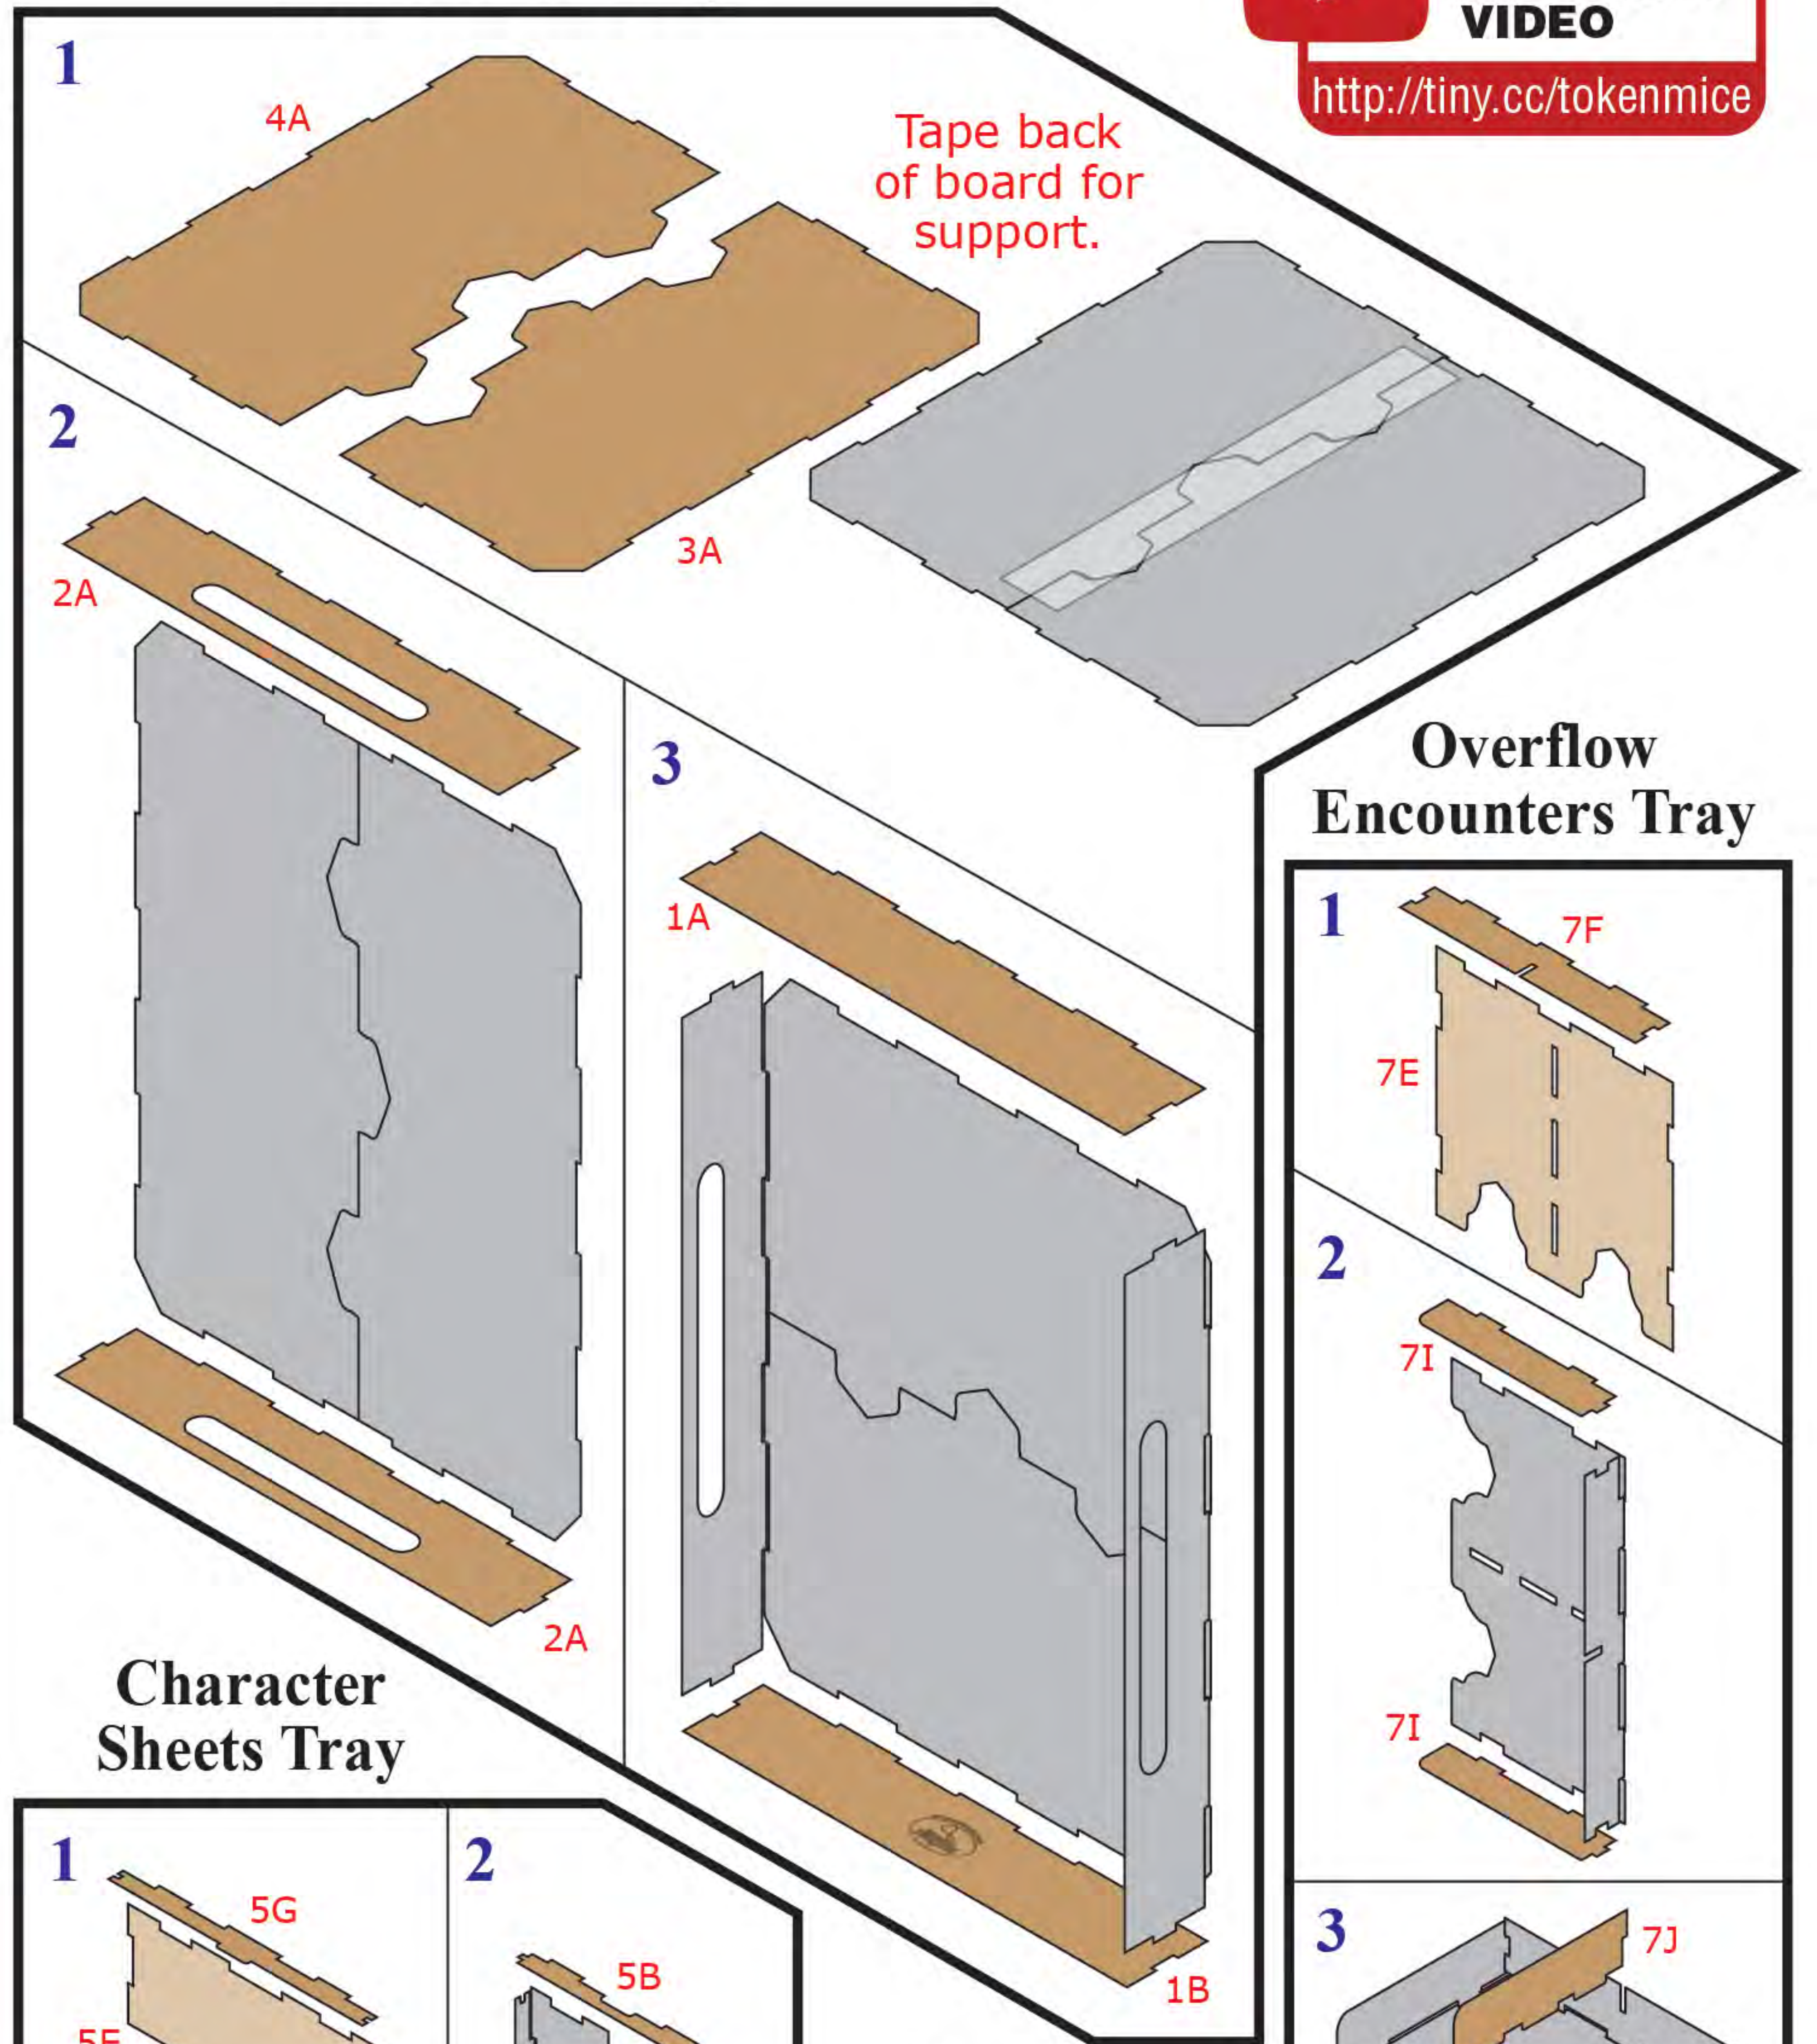

Board / Tile Tray

Character Sheets Tray