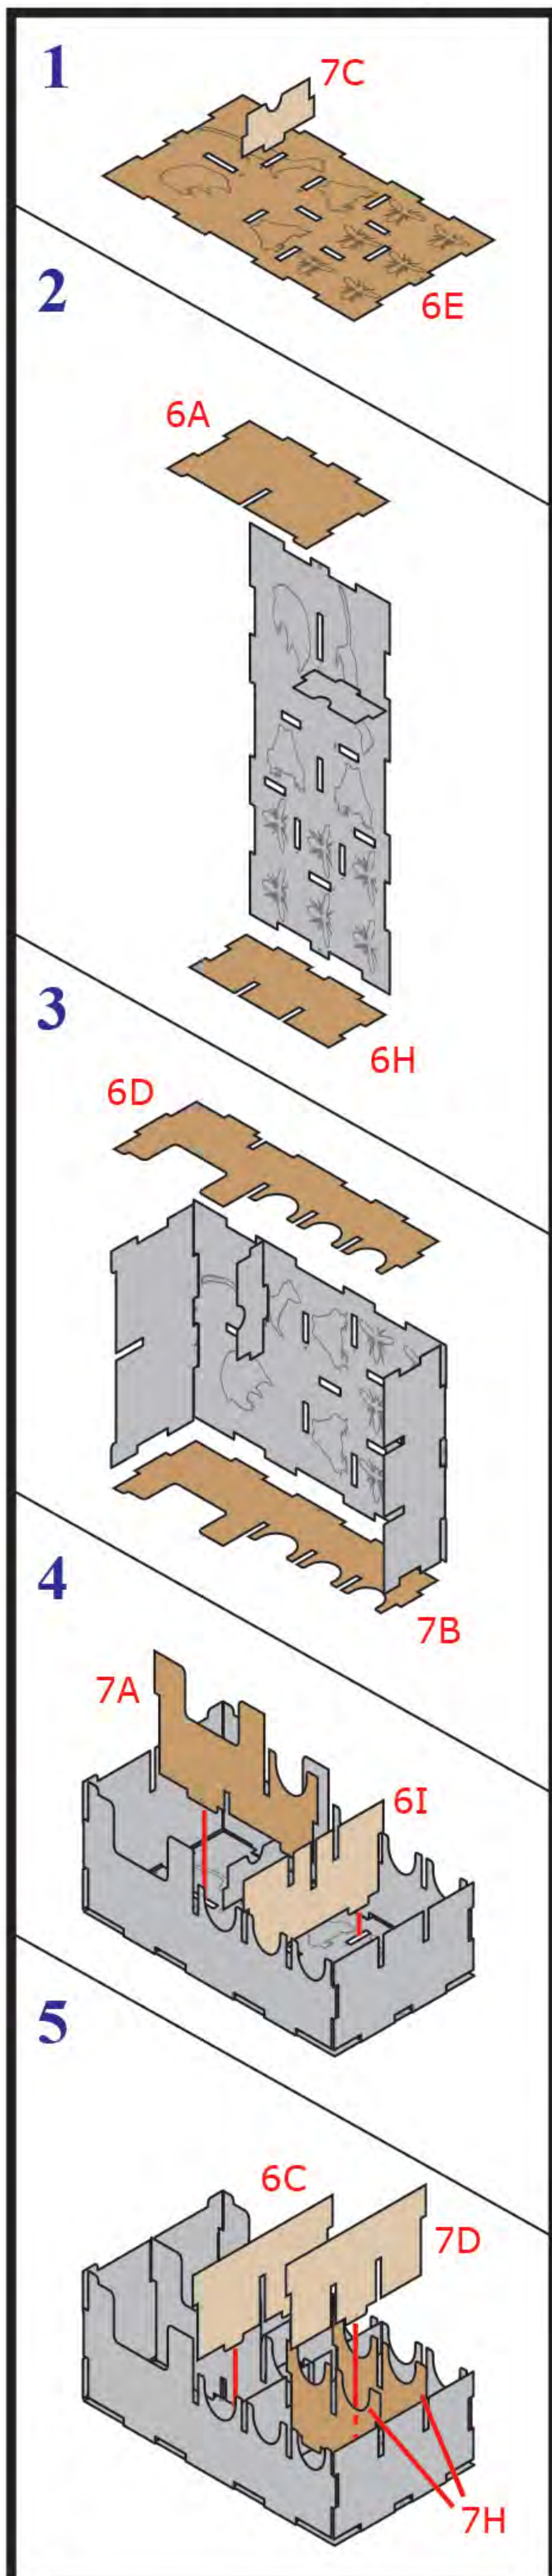

Expansion Minion Tray