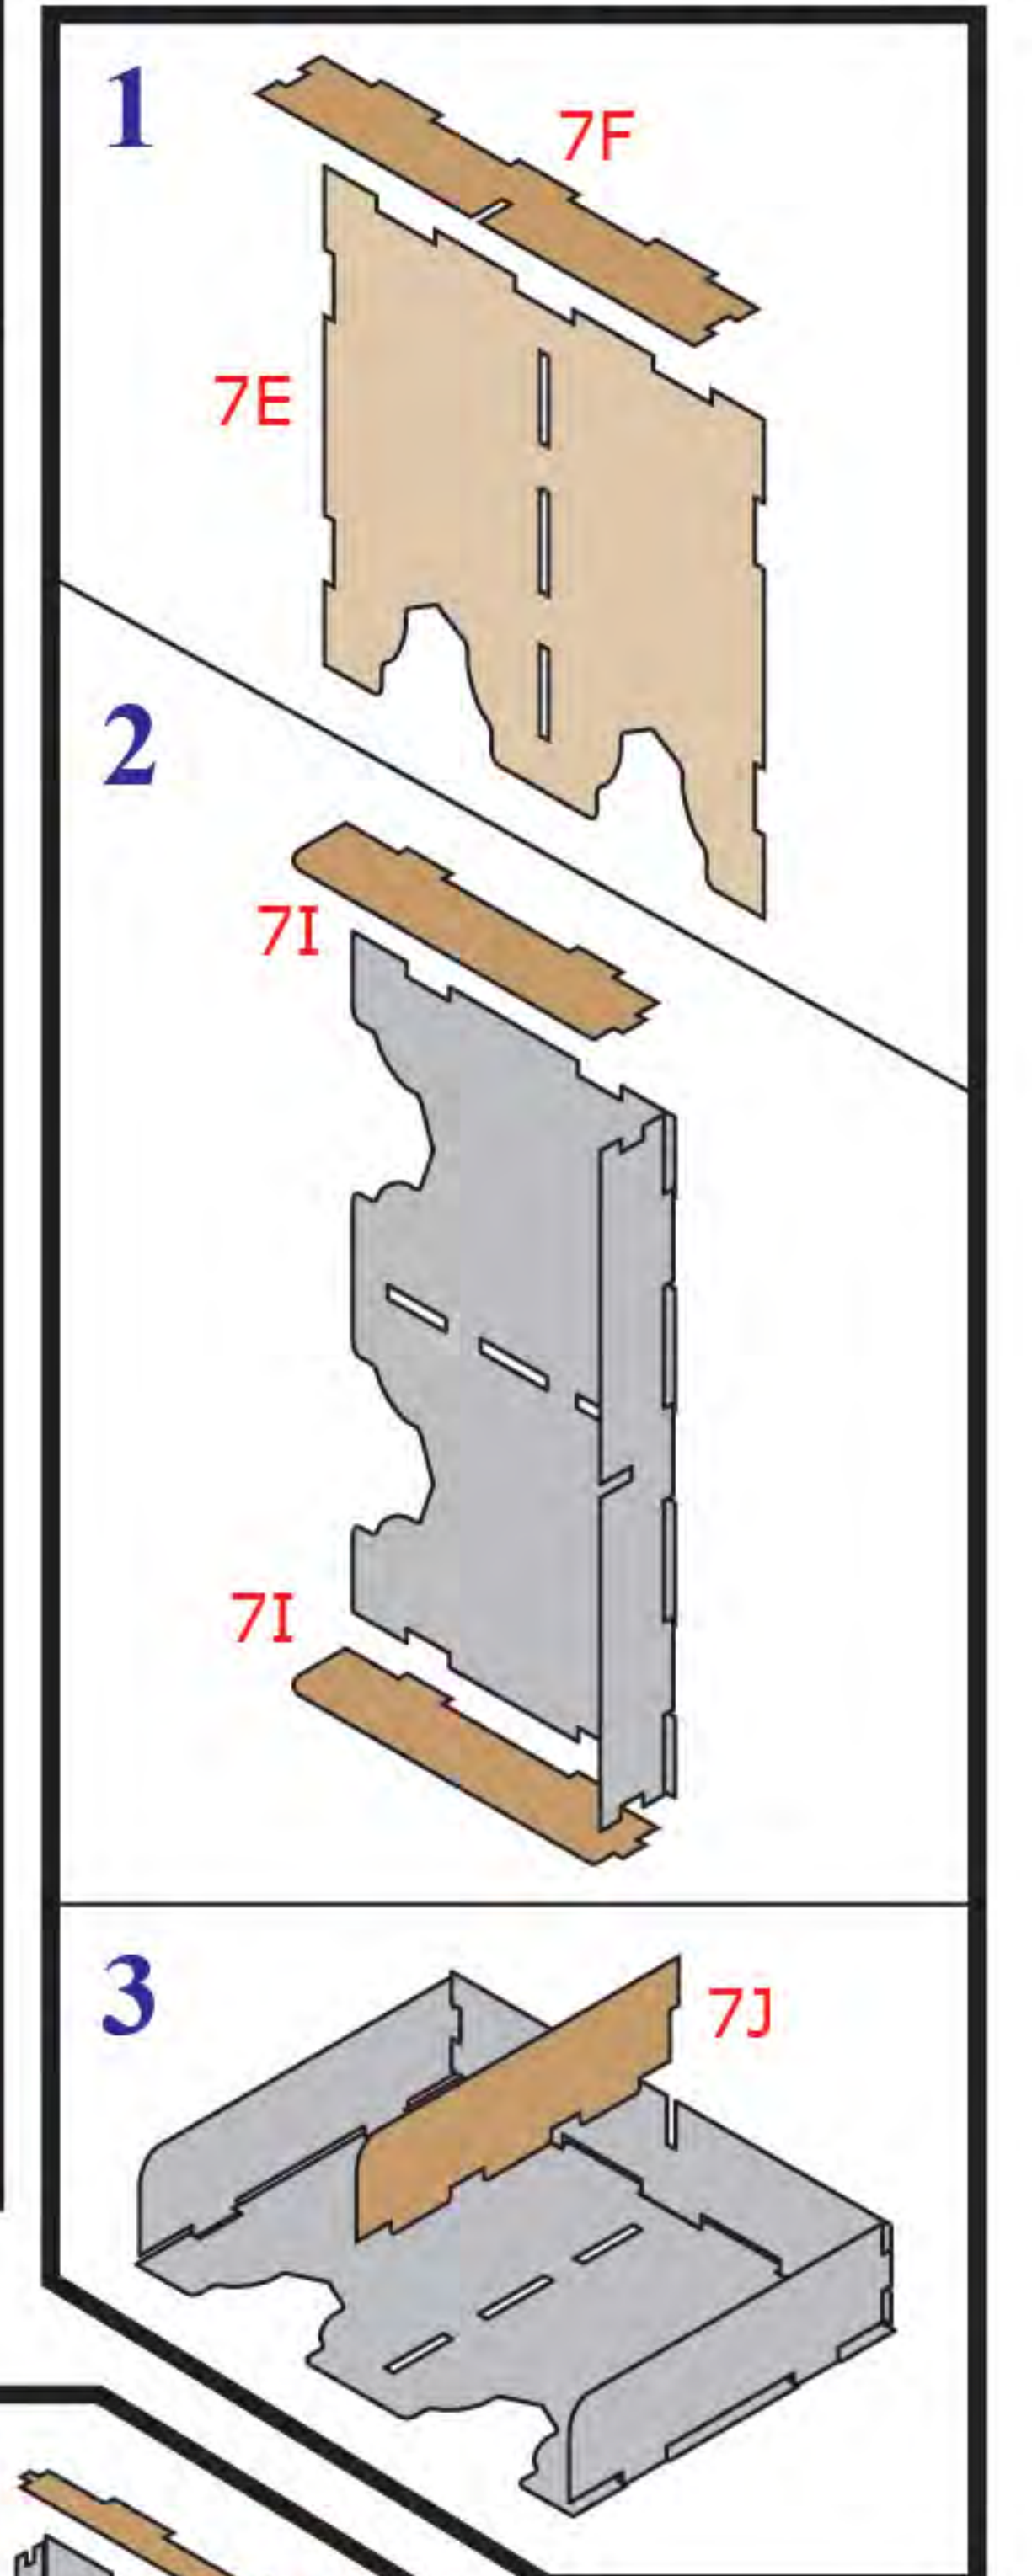

Overflow Encounters Tray

INSTRUCTIONS CONTINUE ON BACK