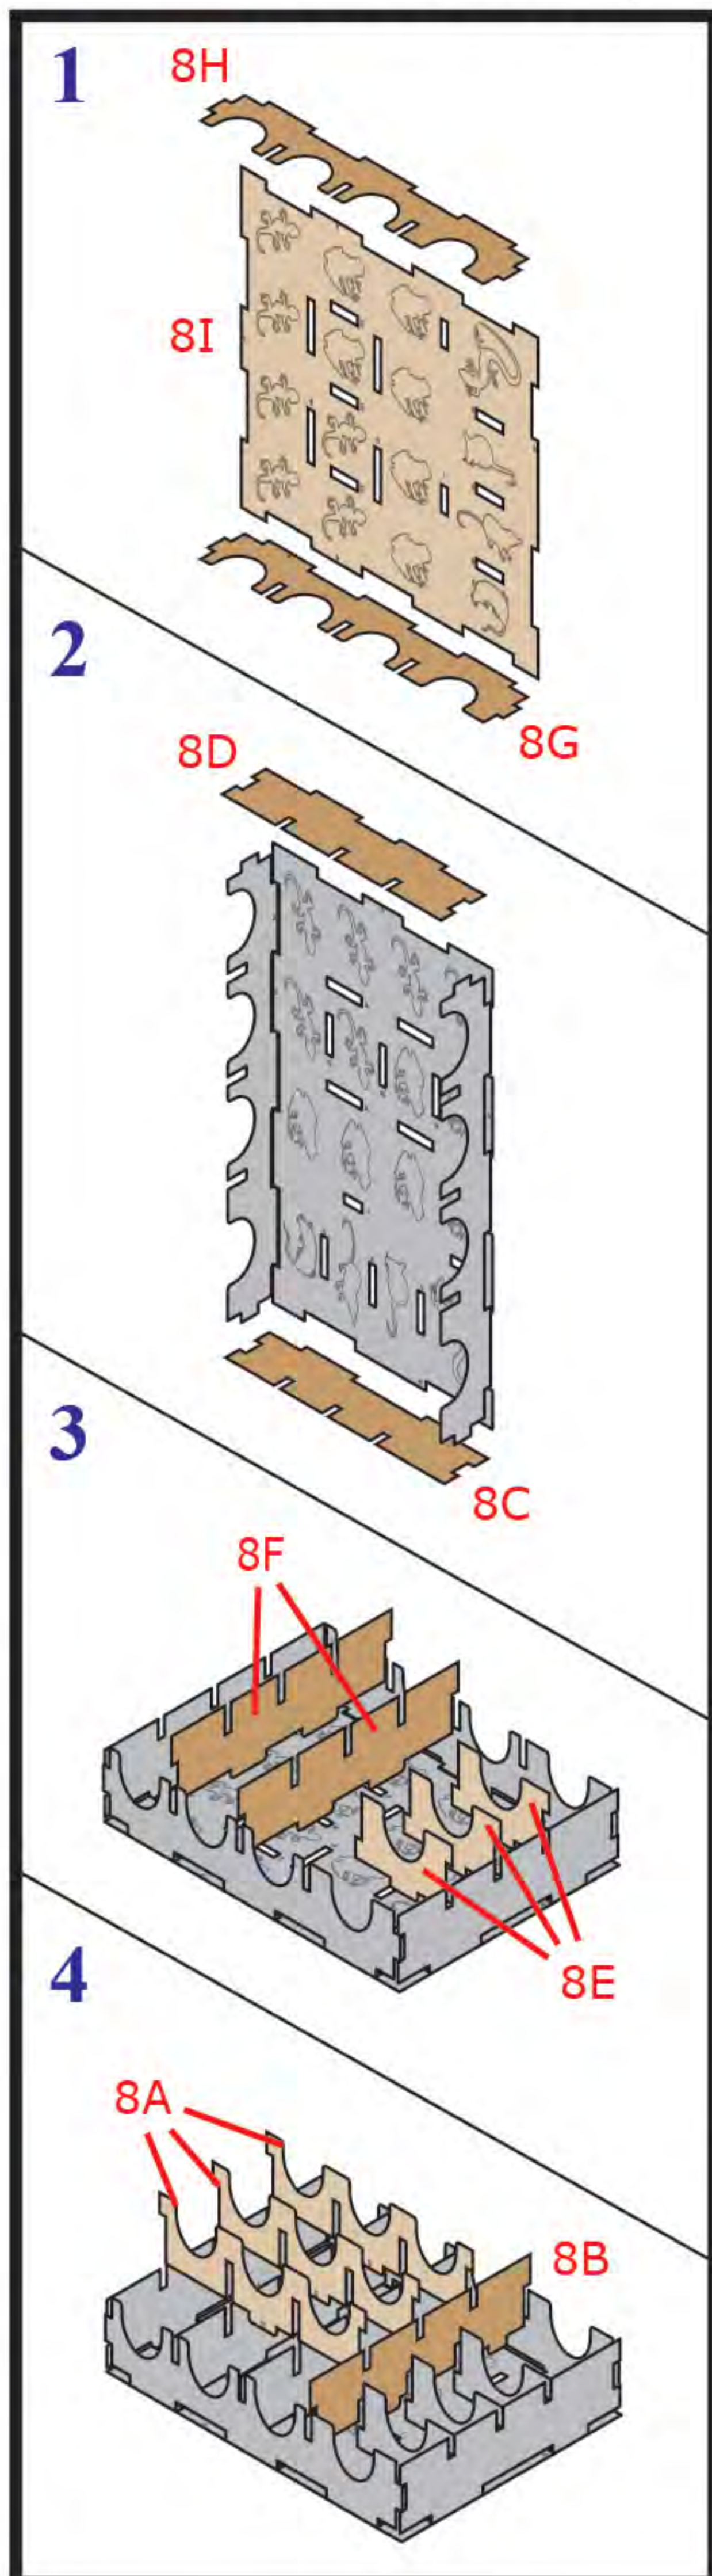

Mixed Minis Tray