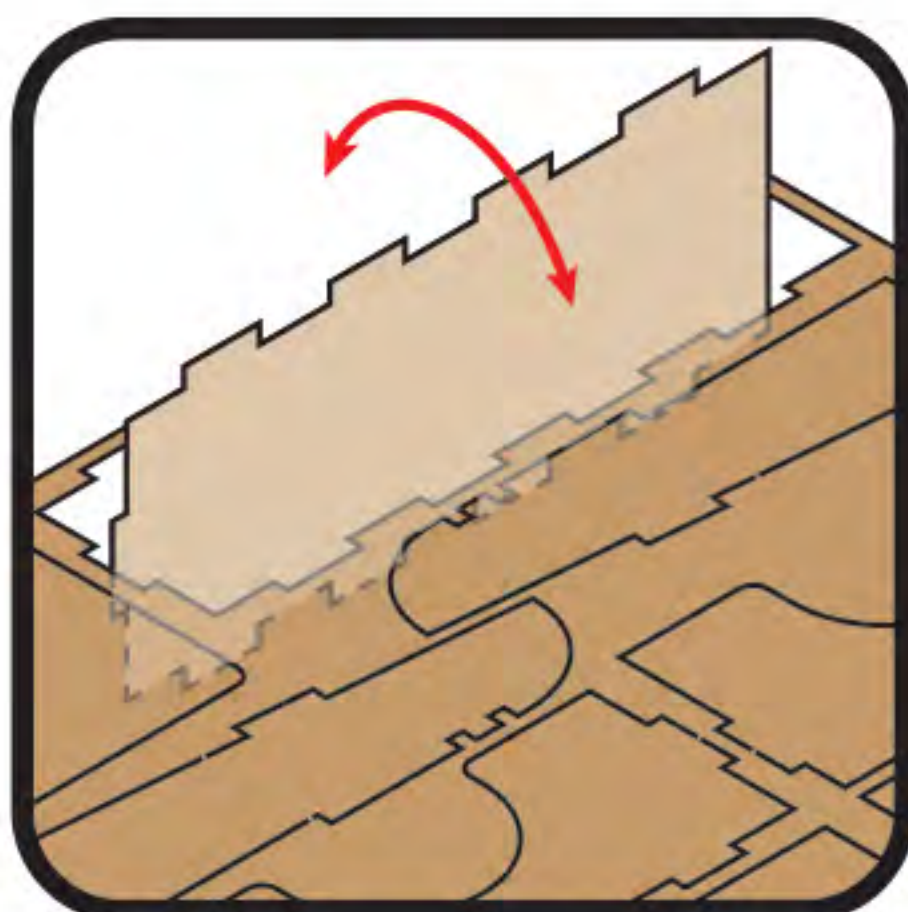

Adapt ORG084 trays (sold separately) for ORG085:

Carefully snap off and discard break-away tabs.

Pliers recommended.

Assembly Tips and Tricks

Remove parts from the frame by rotating them back and forth until they break free.

Trim off any excess wood with a hobby knife.

Tight pieces can be sanded, or trimmed with a hobby knife, to create a better fit.

Gently tap pieces together with a mallet, hammer or other blunt object.

ORG084 Trays (sold separately)

Loose pieces may be assembled with a small amount of wood glue.

We recommend using glue for any removable trays or parts that are handled frequently.

See more assembly tips and product videos on YouTube:
[youtube.com/thebrokentoken](https://www.youtube.com/thebrokentoken)
 or contact us via through our website:
www.thebrokentoken.com/contact-us