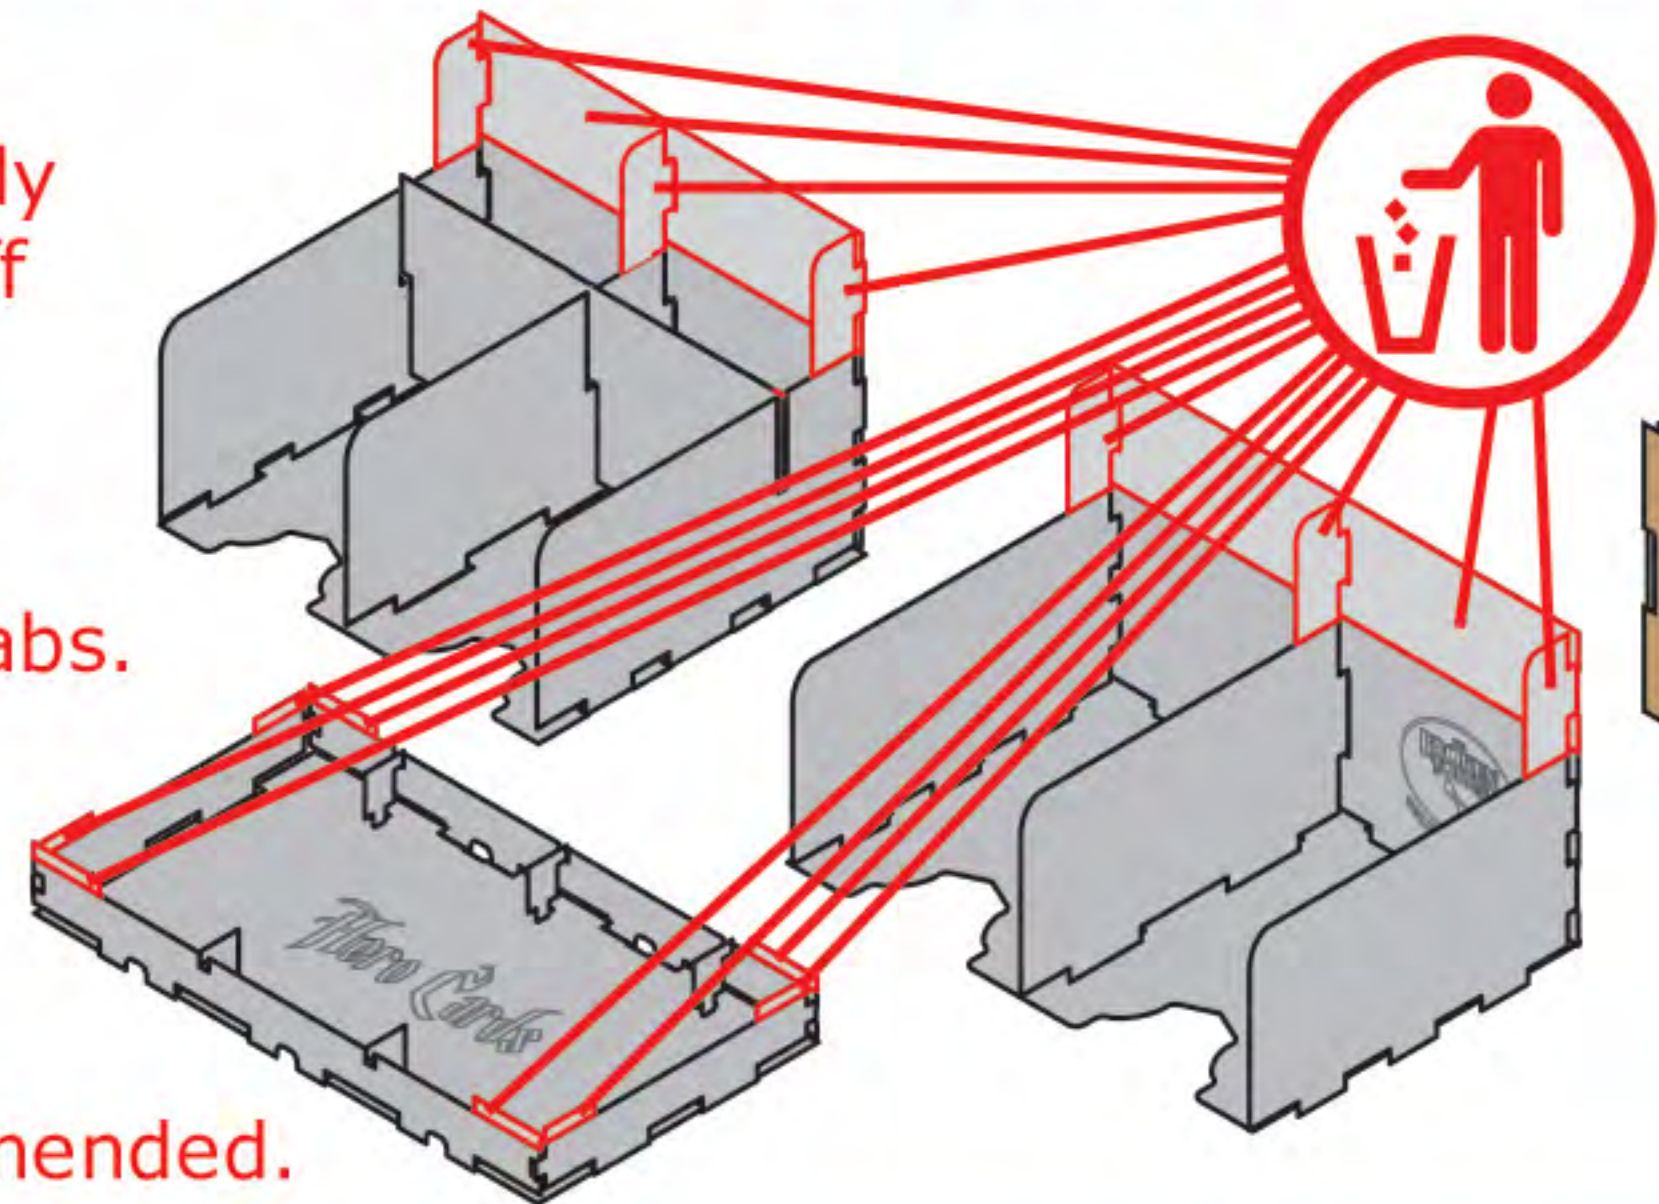

Adapt ORG084 trays (sold separately) for ORG085:

Carefully snap off and discard break-away tabs.

Pliers recommended.

Assembly Tips and Tricks

Remove parts from the frame by rotating them back and forth until they break free.

Trim off any excess wood with a hobby knife.

Tight pieces can be sanded, or trimmed with a hobby knife, to create a better fit.

Gently tap pieces together with a mallet, hammer or other blunt object.

ORG084 Trays (sold separately)

Loose pieces may be assembled with a small amount of wood glue.

We recommend using glue for any removable trays or parts that are handled frequently.

See more assembly tips and product videos on YouTube:
[youtube.com/thebrokentoken](https://www.youtube.com/thebrokentoken)
 or contact us via through our website:
www.thebrokentoken.com/contact-us