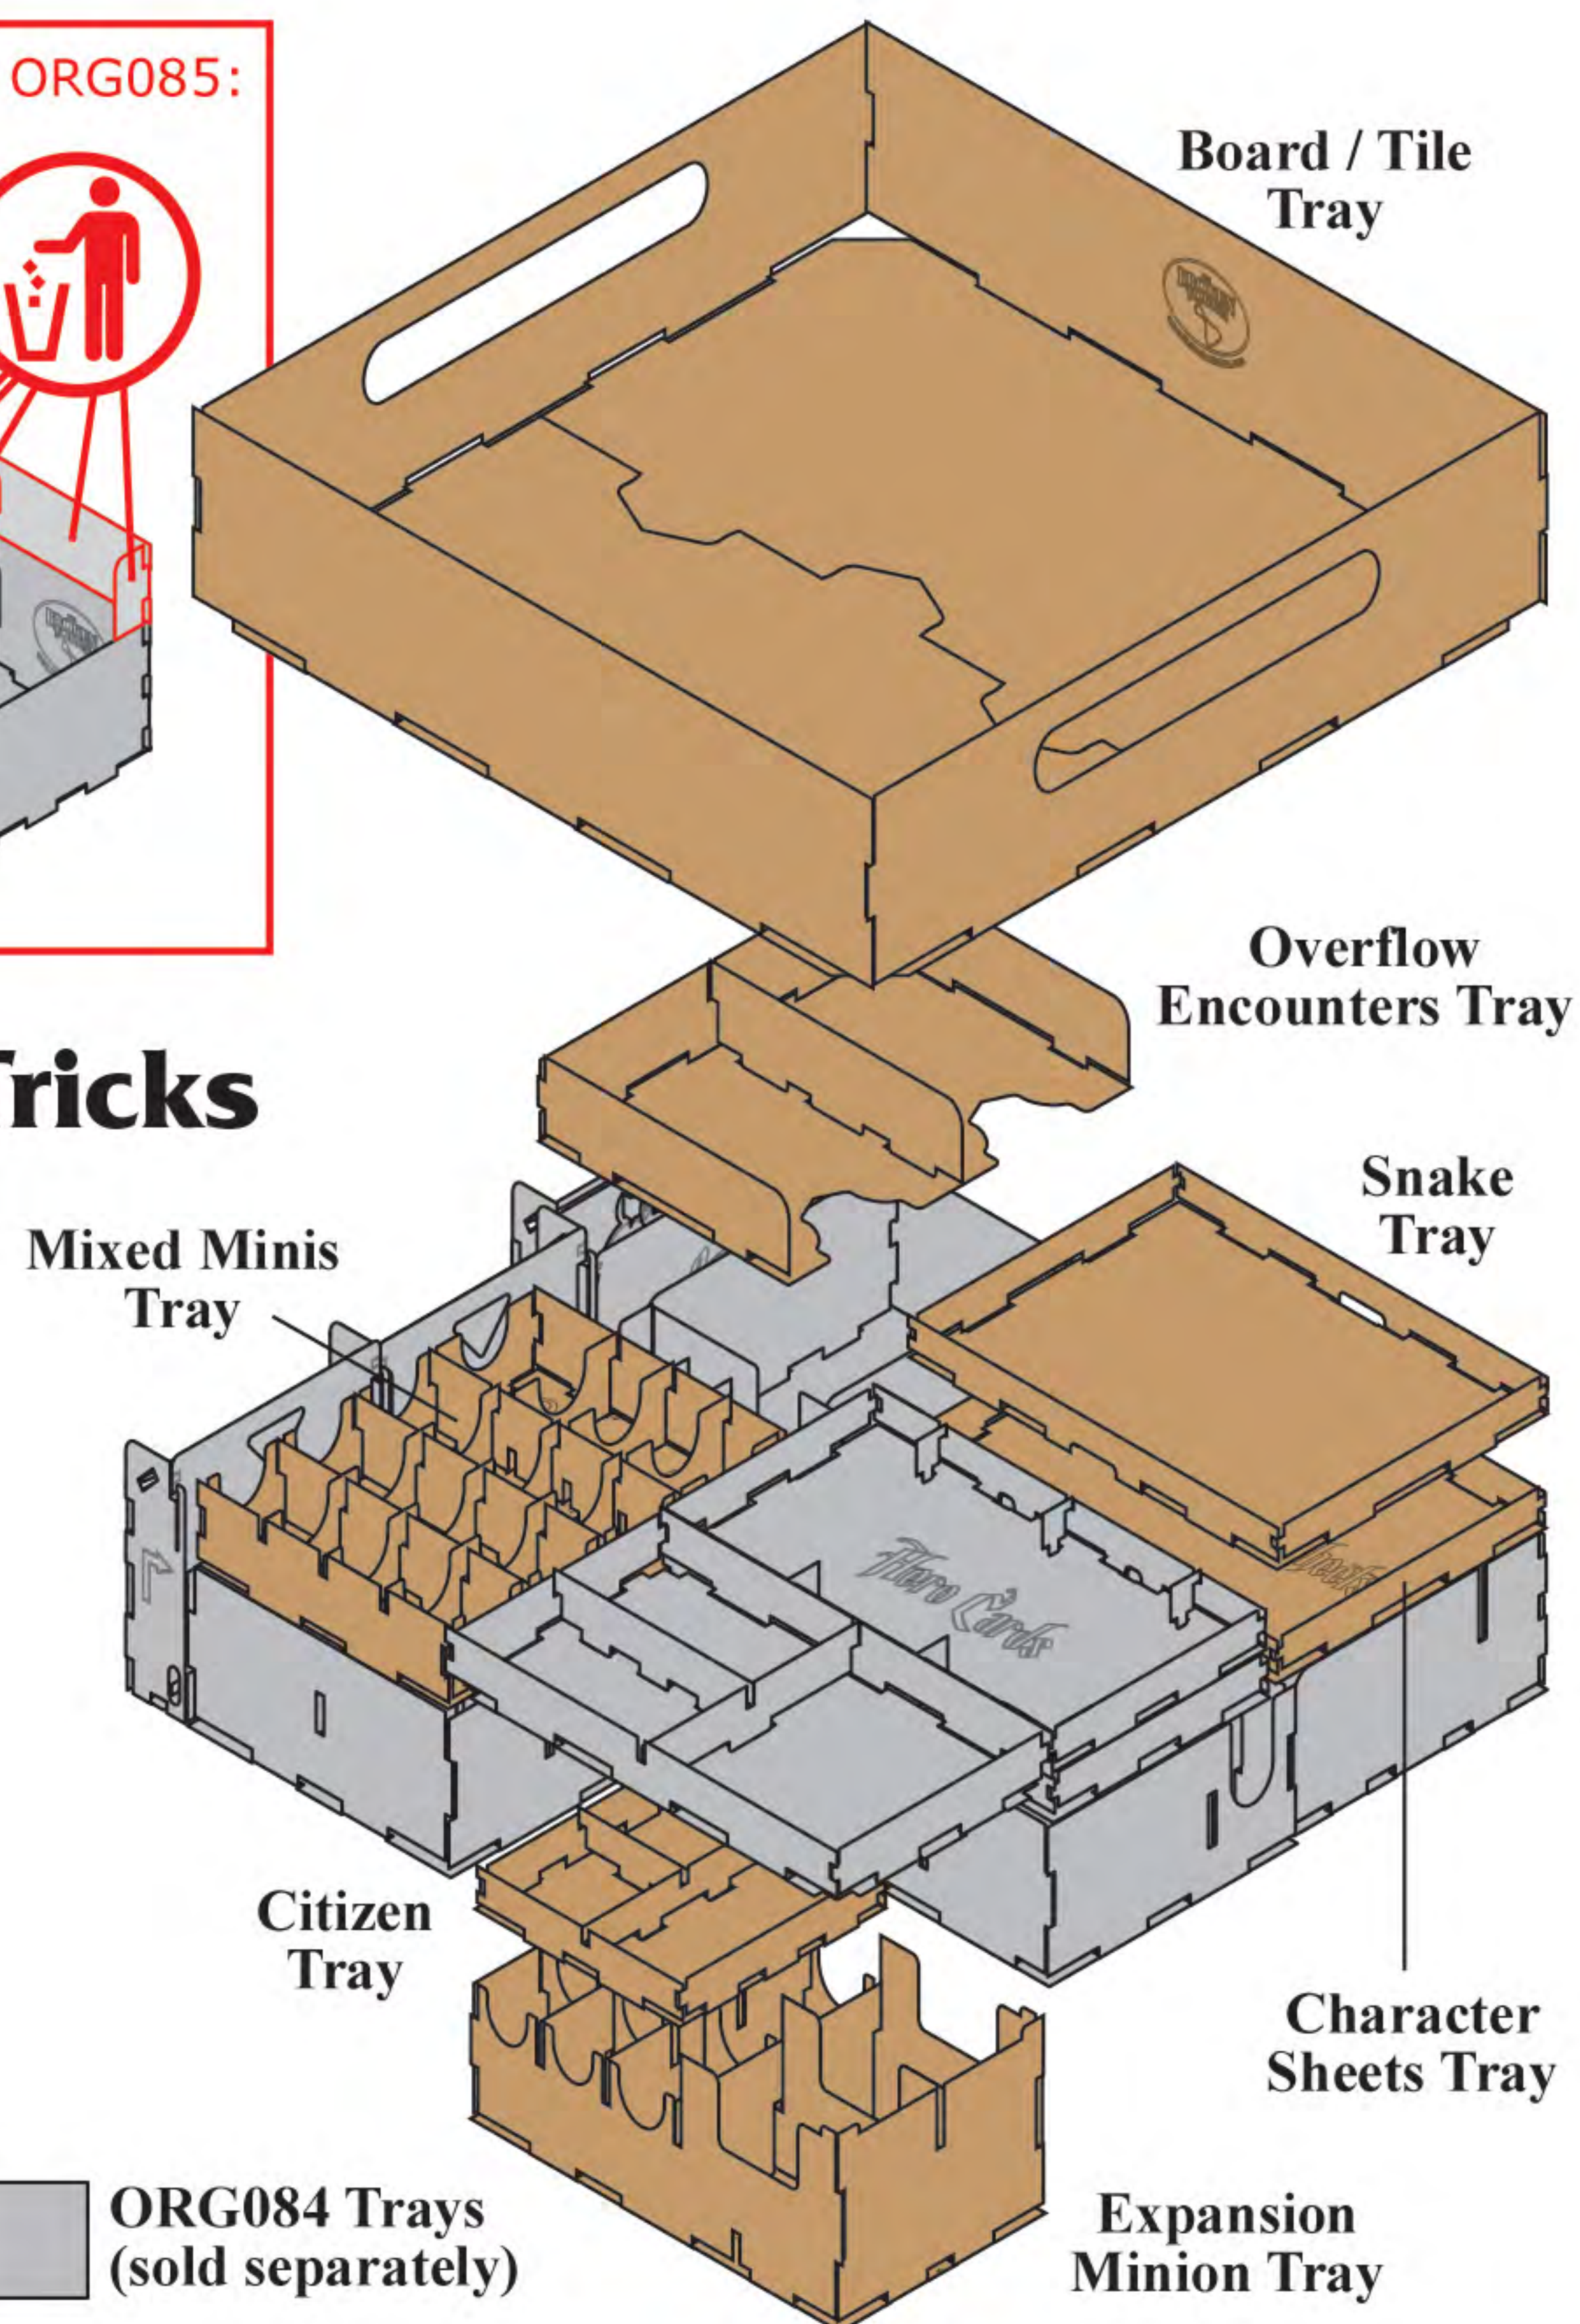

Adapt ORG084 trays (sold separately) for ORG085:

Carefully snap off and discard break-away tabs.

Pliers recommended.

Assembly Tips and Tricks

Remove parts from the frame by rotating them back and forth until they break free.

Trim off any excess wood with a hobby knife.

Tight pieces can be sanded, or trimmed with a hobby knife, to create a better fit.

Gently tap pieces together with a mallet, hammer or other blunt object.

ORG084 Trays (sold separately)

Loose pieces may be assembled with a small amount of wood glue.

We recommend using glue for any removable trays or parts that are handled frequently.

See more assembly tips and product videos on YouTube:
[youtube.com/thebrokentoken](https://www.youtube.com/thebrokentoken)
 or contact us via through our website:
www.thebrokentoken.com/contact-us