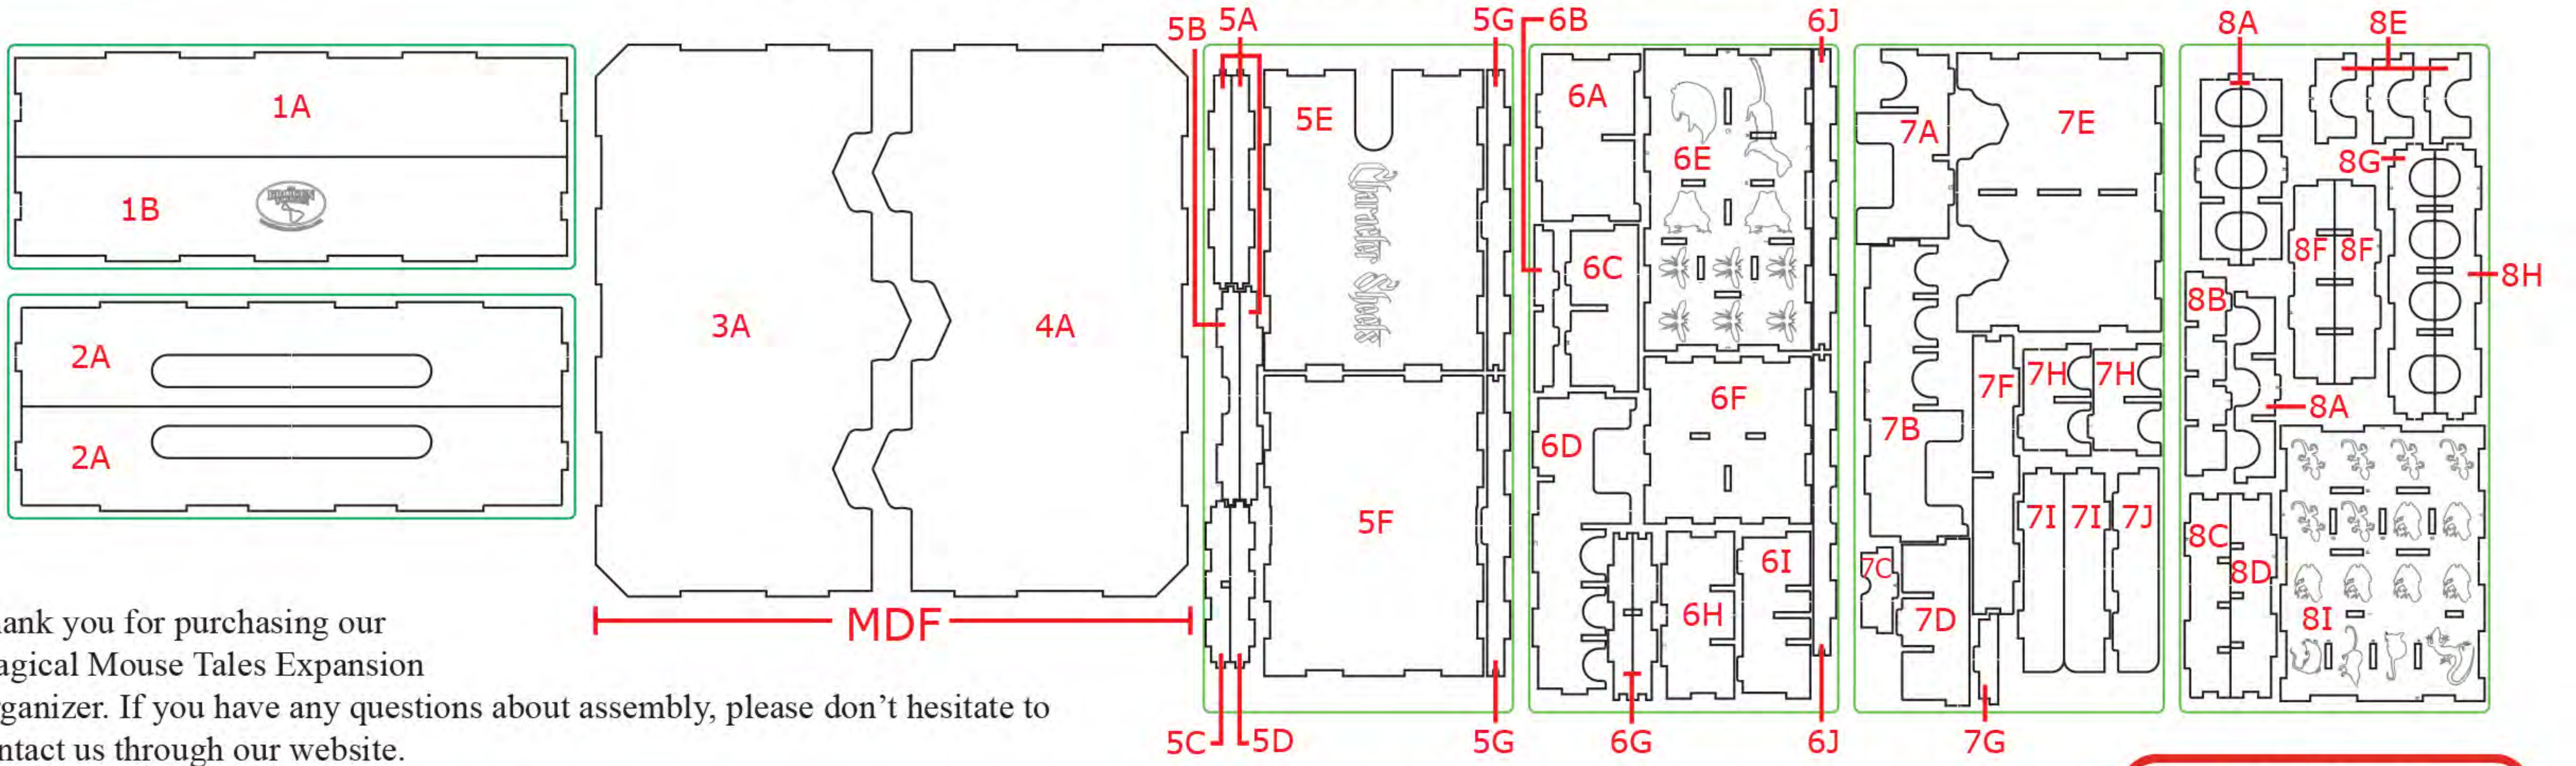

Assembly Instructions

Thank you for purchasing our Magical Mouse Tales Expansion Organizer. If you have any questions about assembly, please don't hesitate to contact us through our website.

Note: Glue should be used on all joints. Wood glue is recommended.