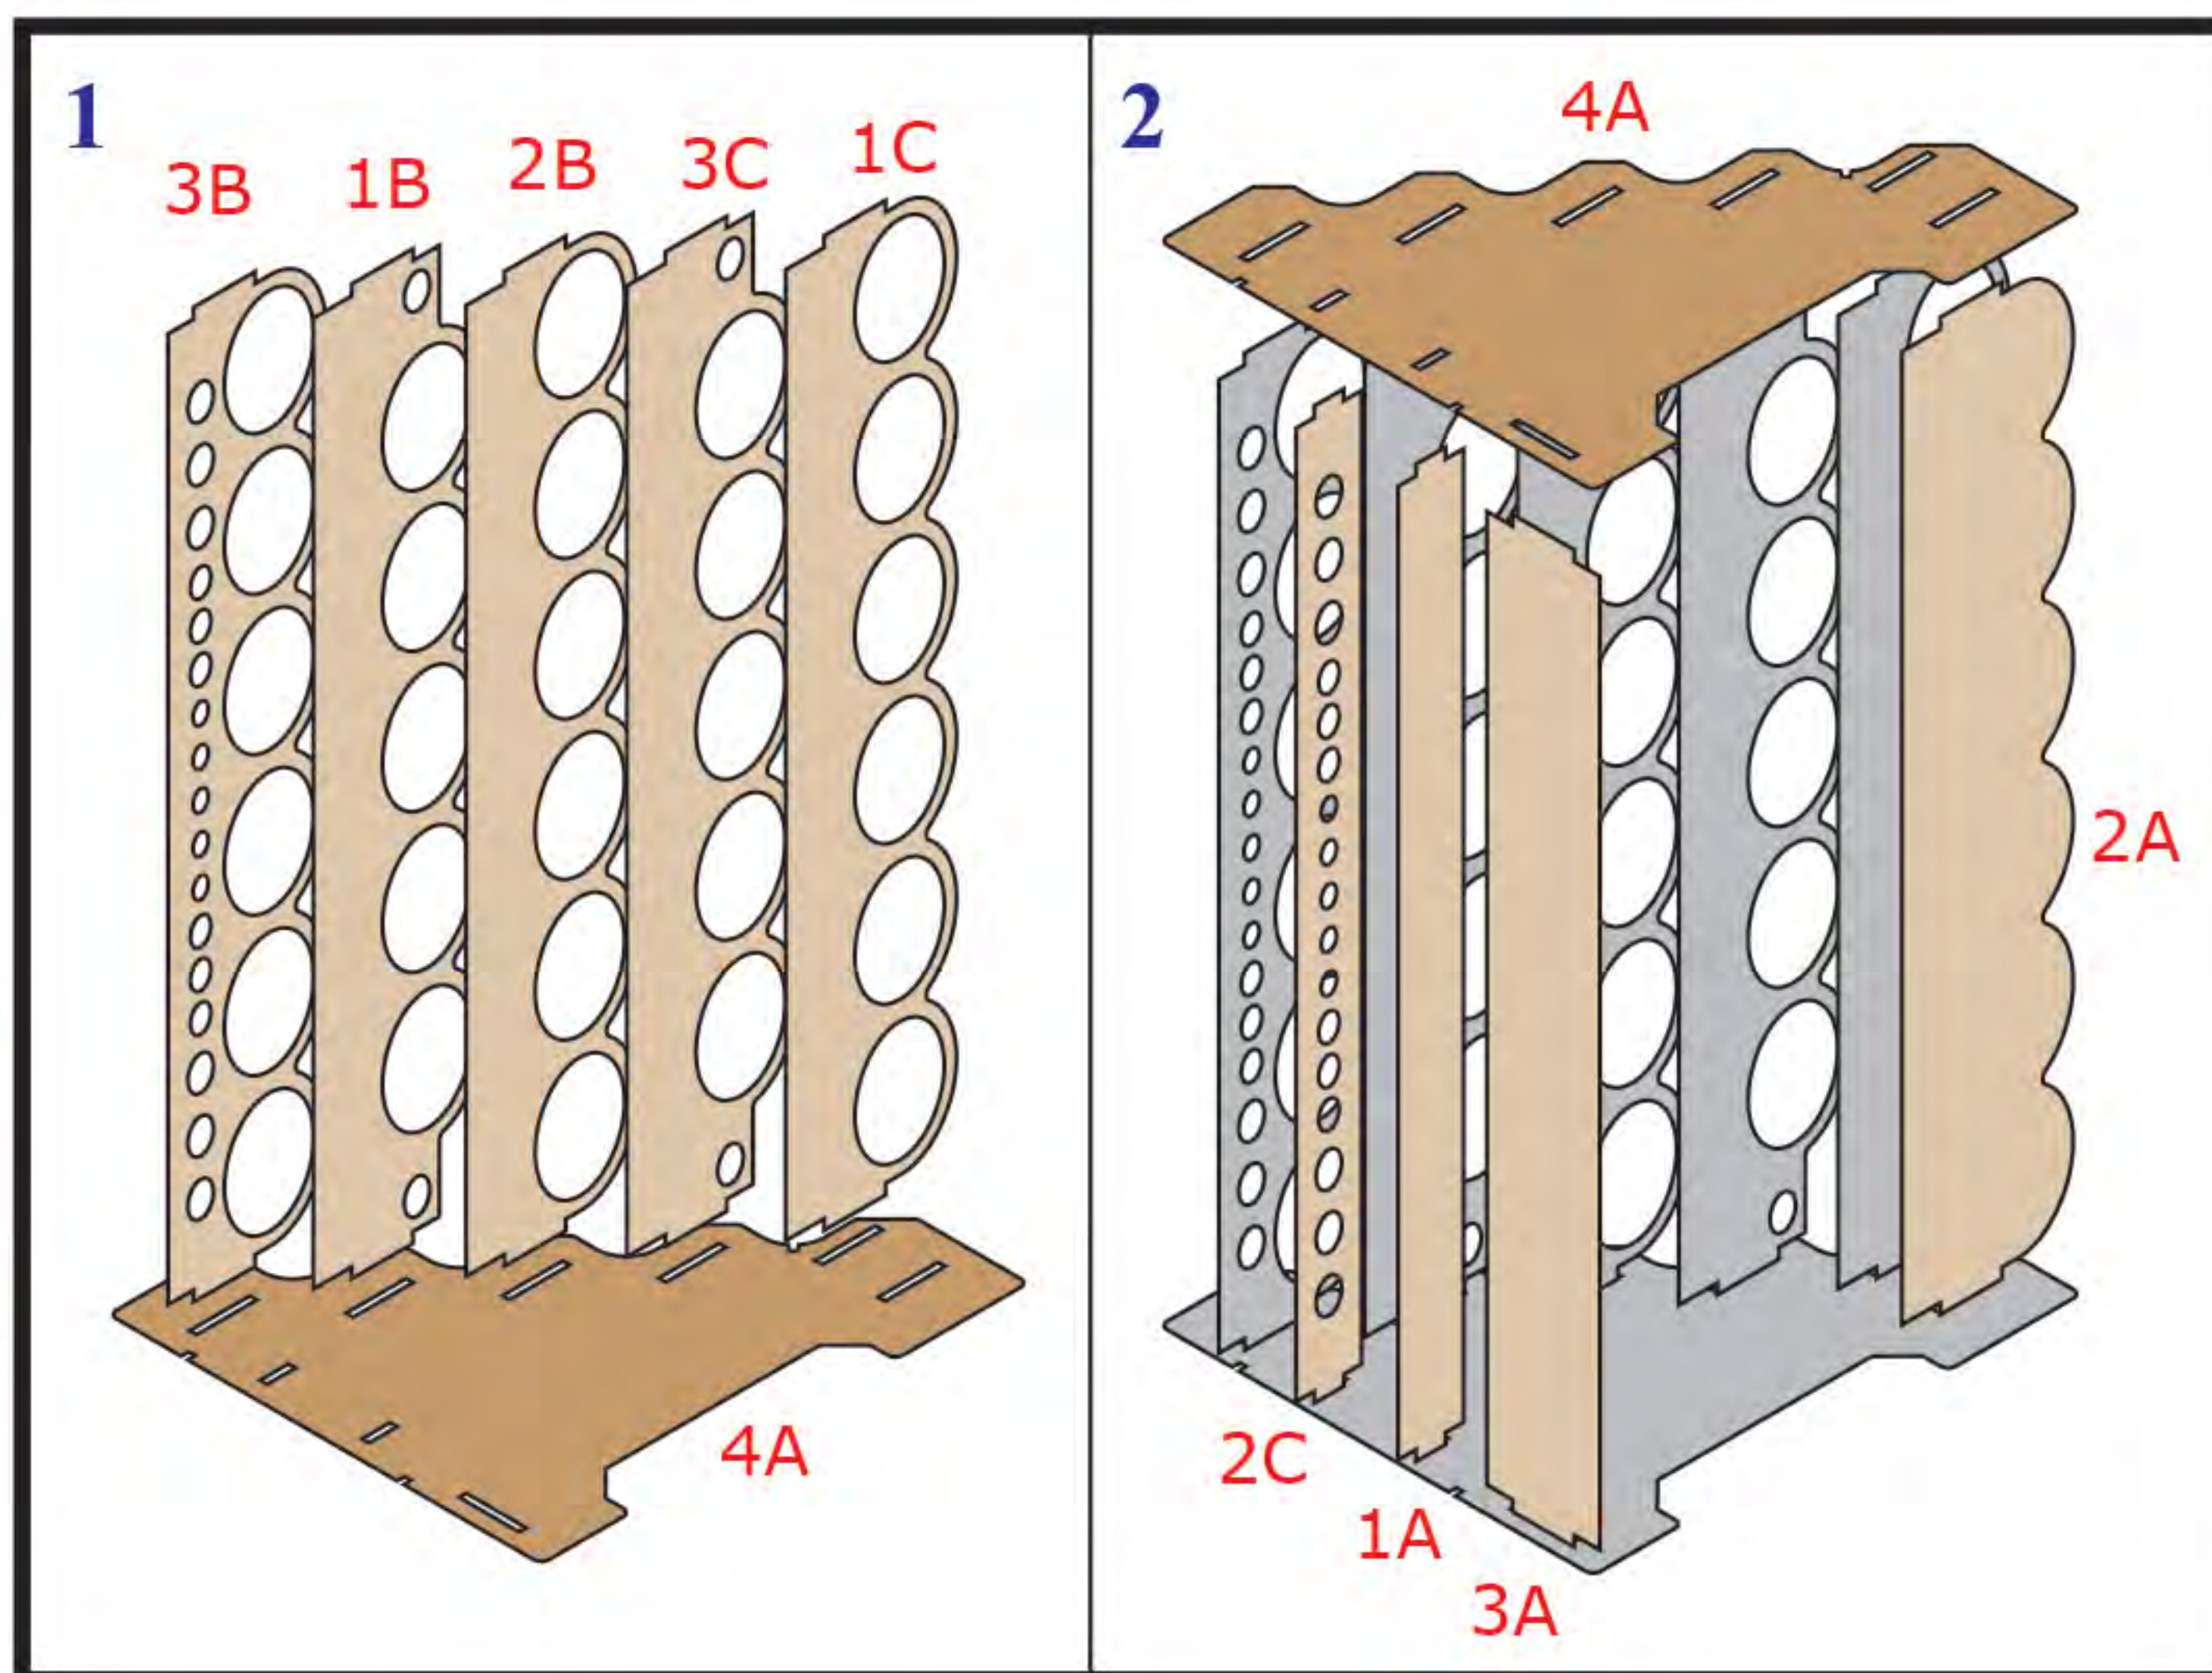

www.thebrokentoken.com