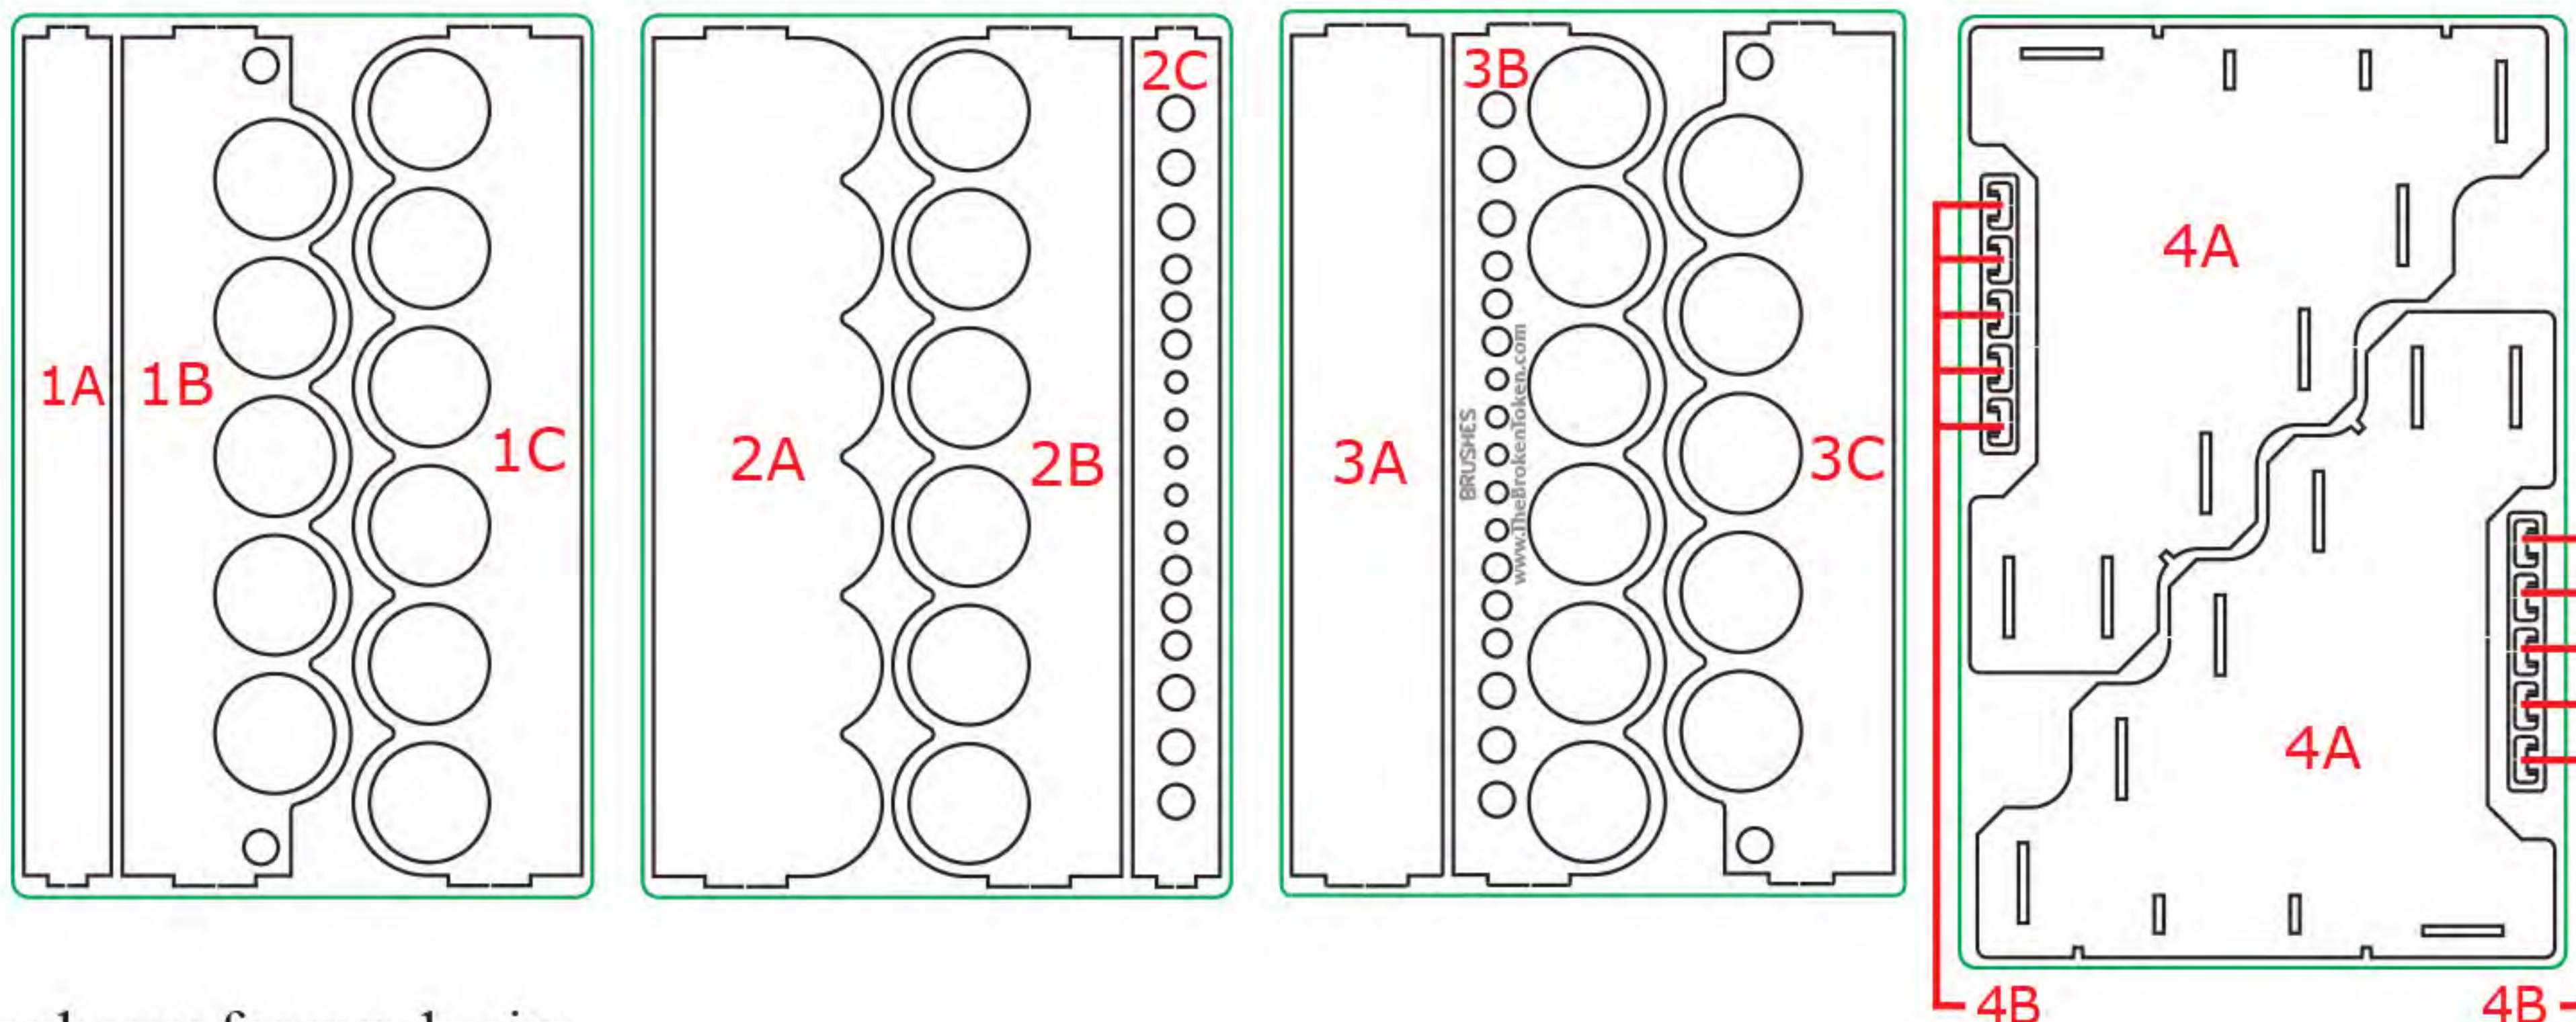

Assembly Instructions

Thank you for purchasing our Modular Paint Rack. If you have any questions about assembly, please don't hesitate to contact us.

Note: Glue should be used on all joints. Wood glue is recommended.

Watch an **ASSEMBLY VIDEO**
<http://tiny.cc/tokenpaint>

Multiple Rack Connection Clips
(optional)