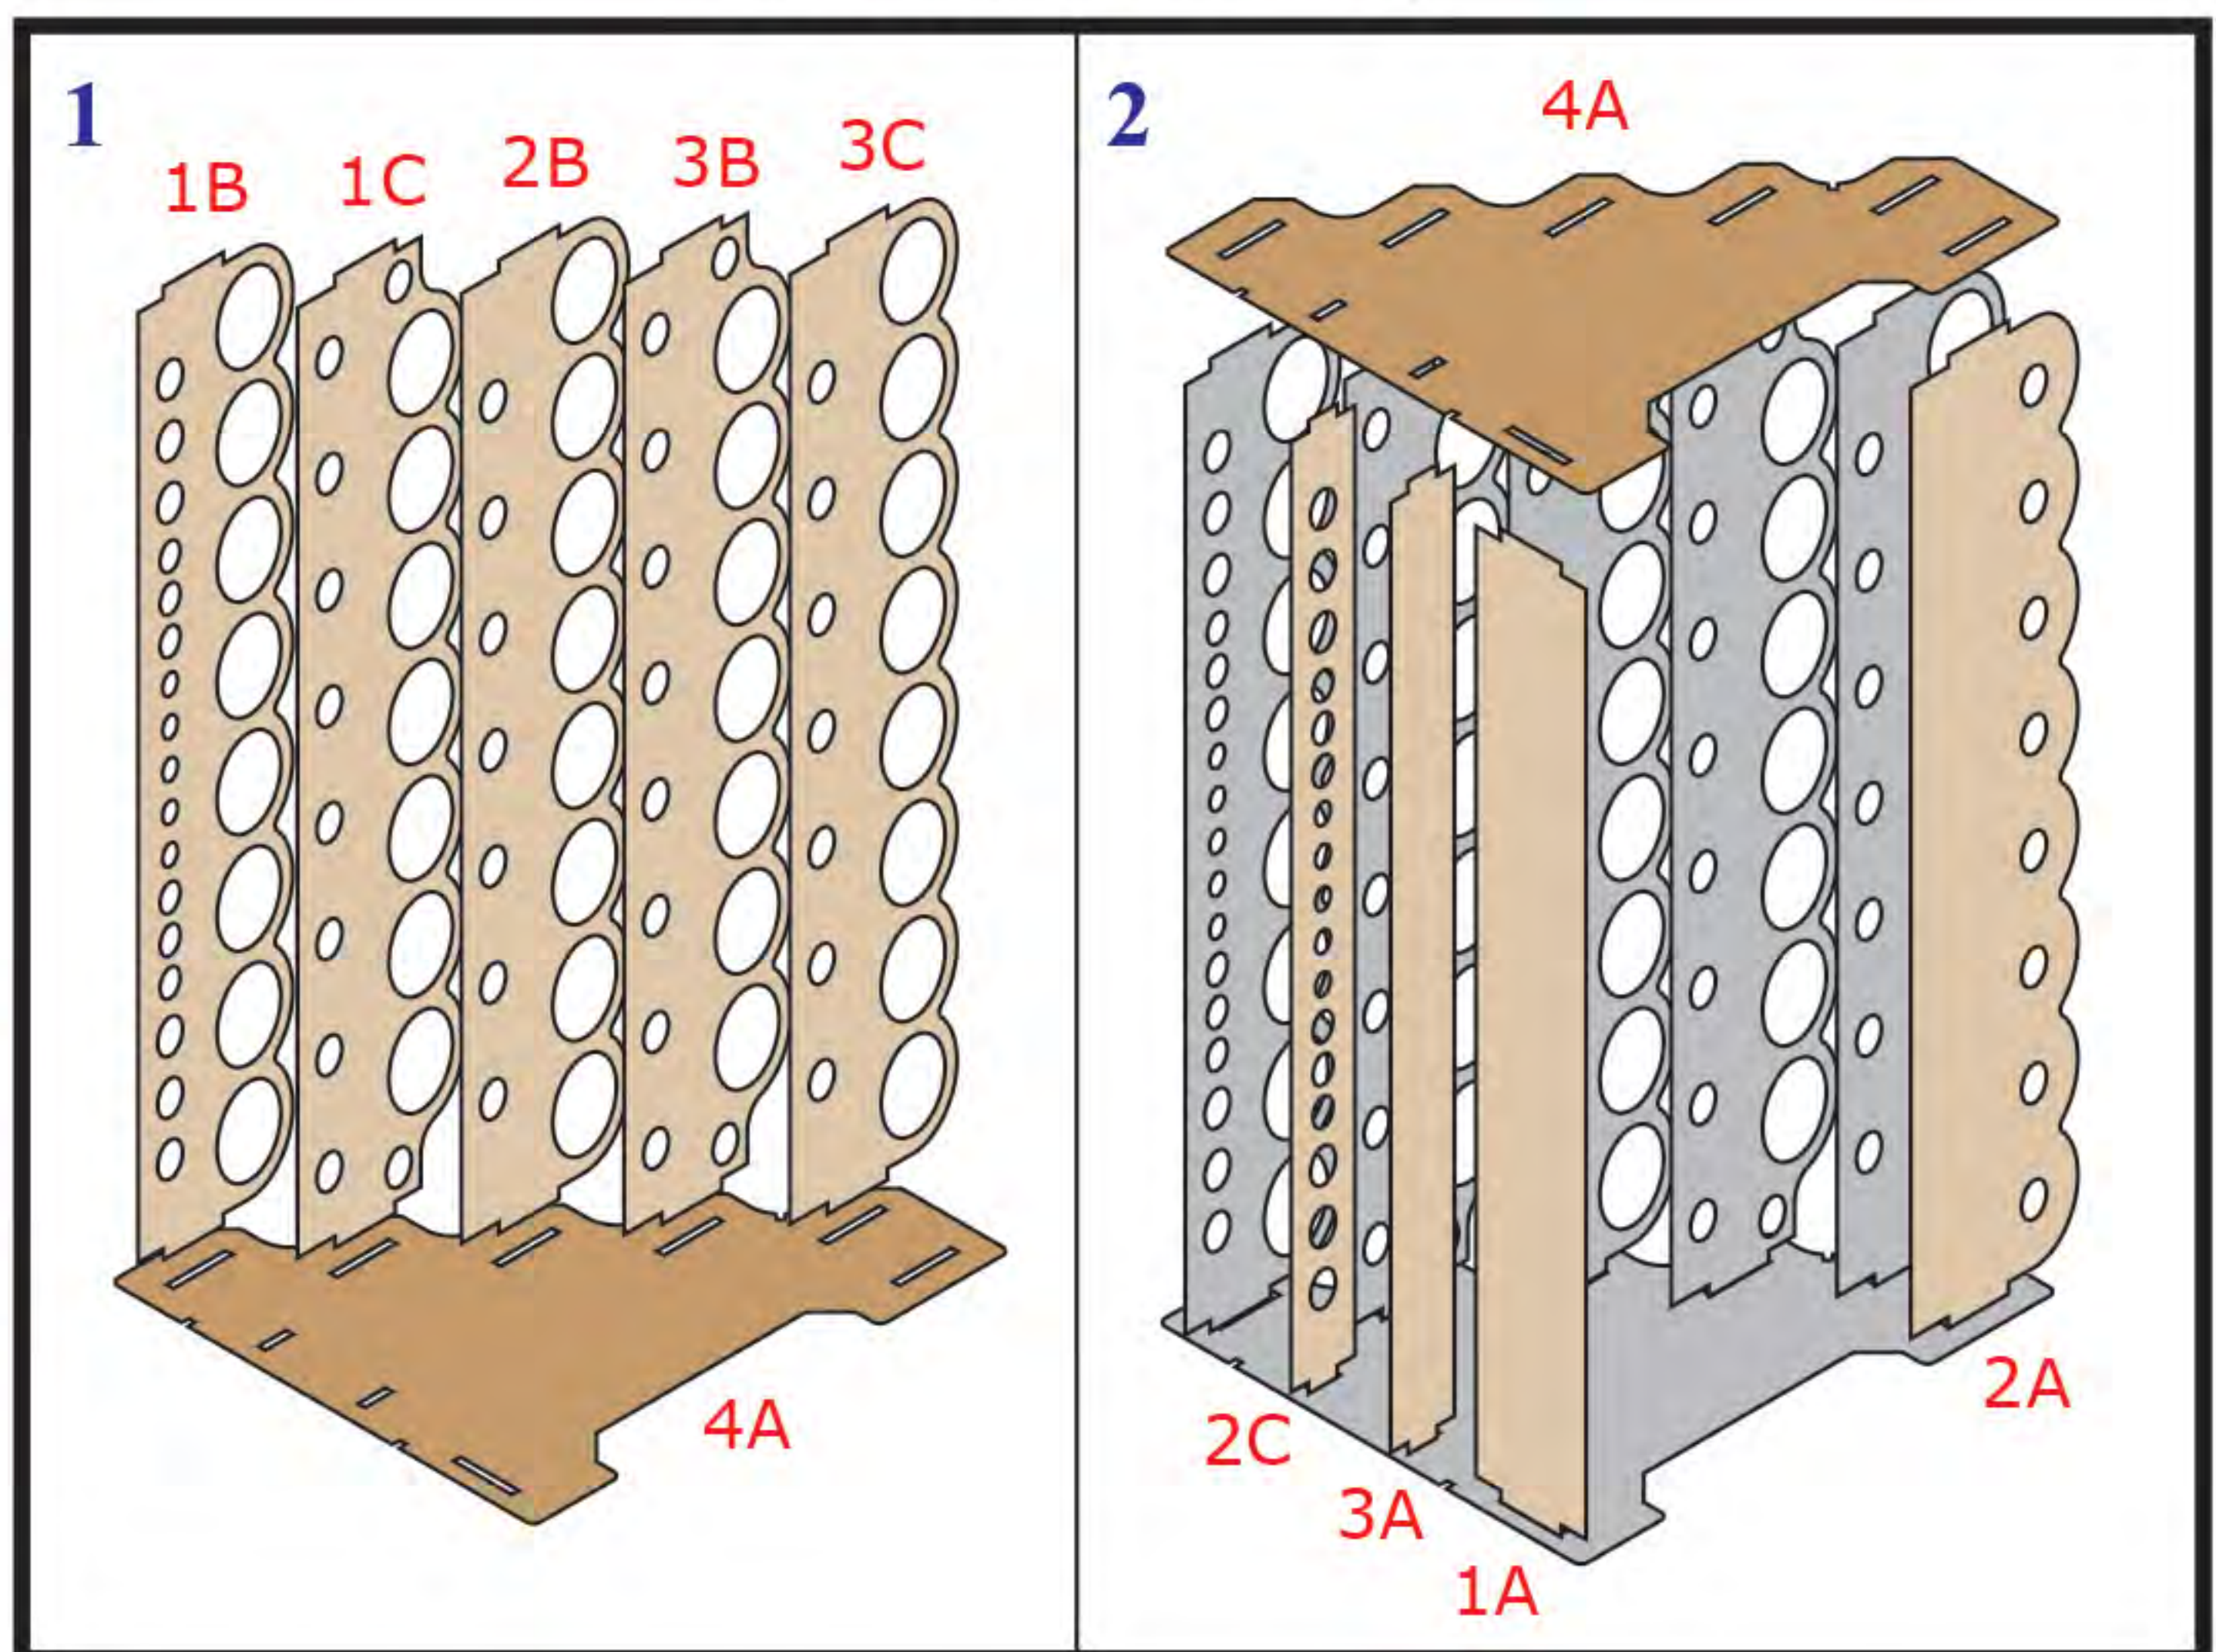

Multiple Rack Connection Clips
(optional)