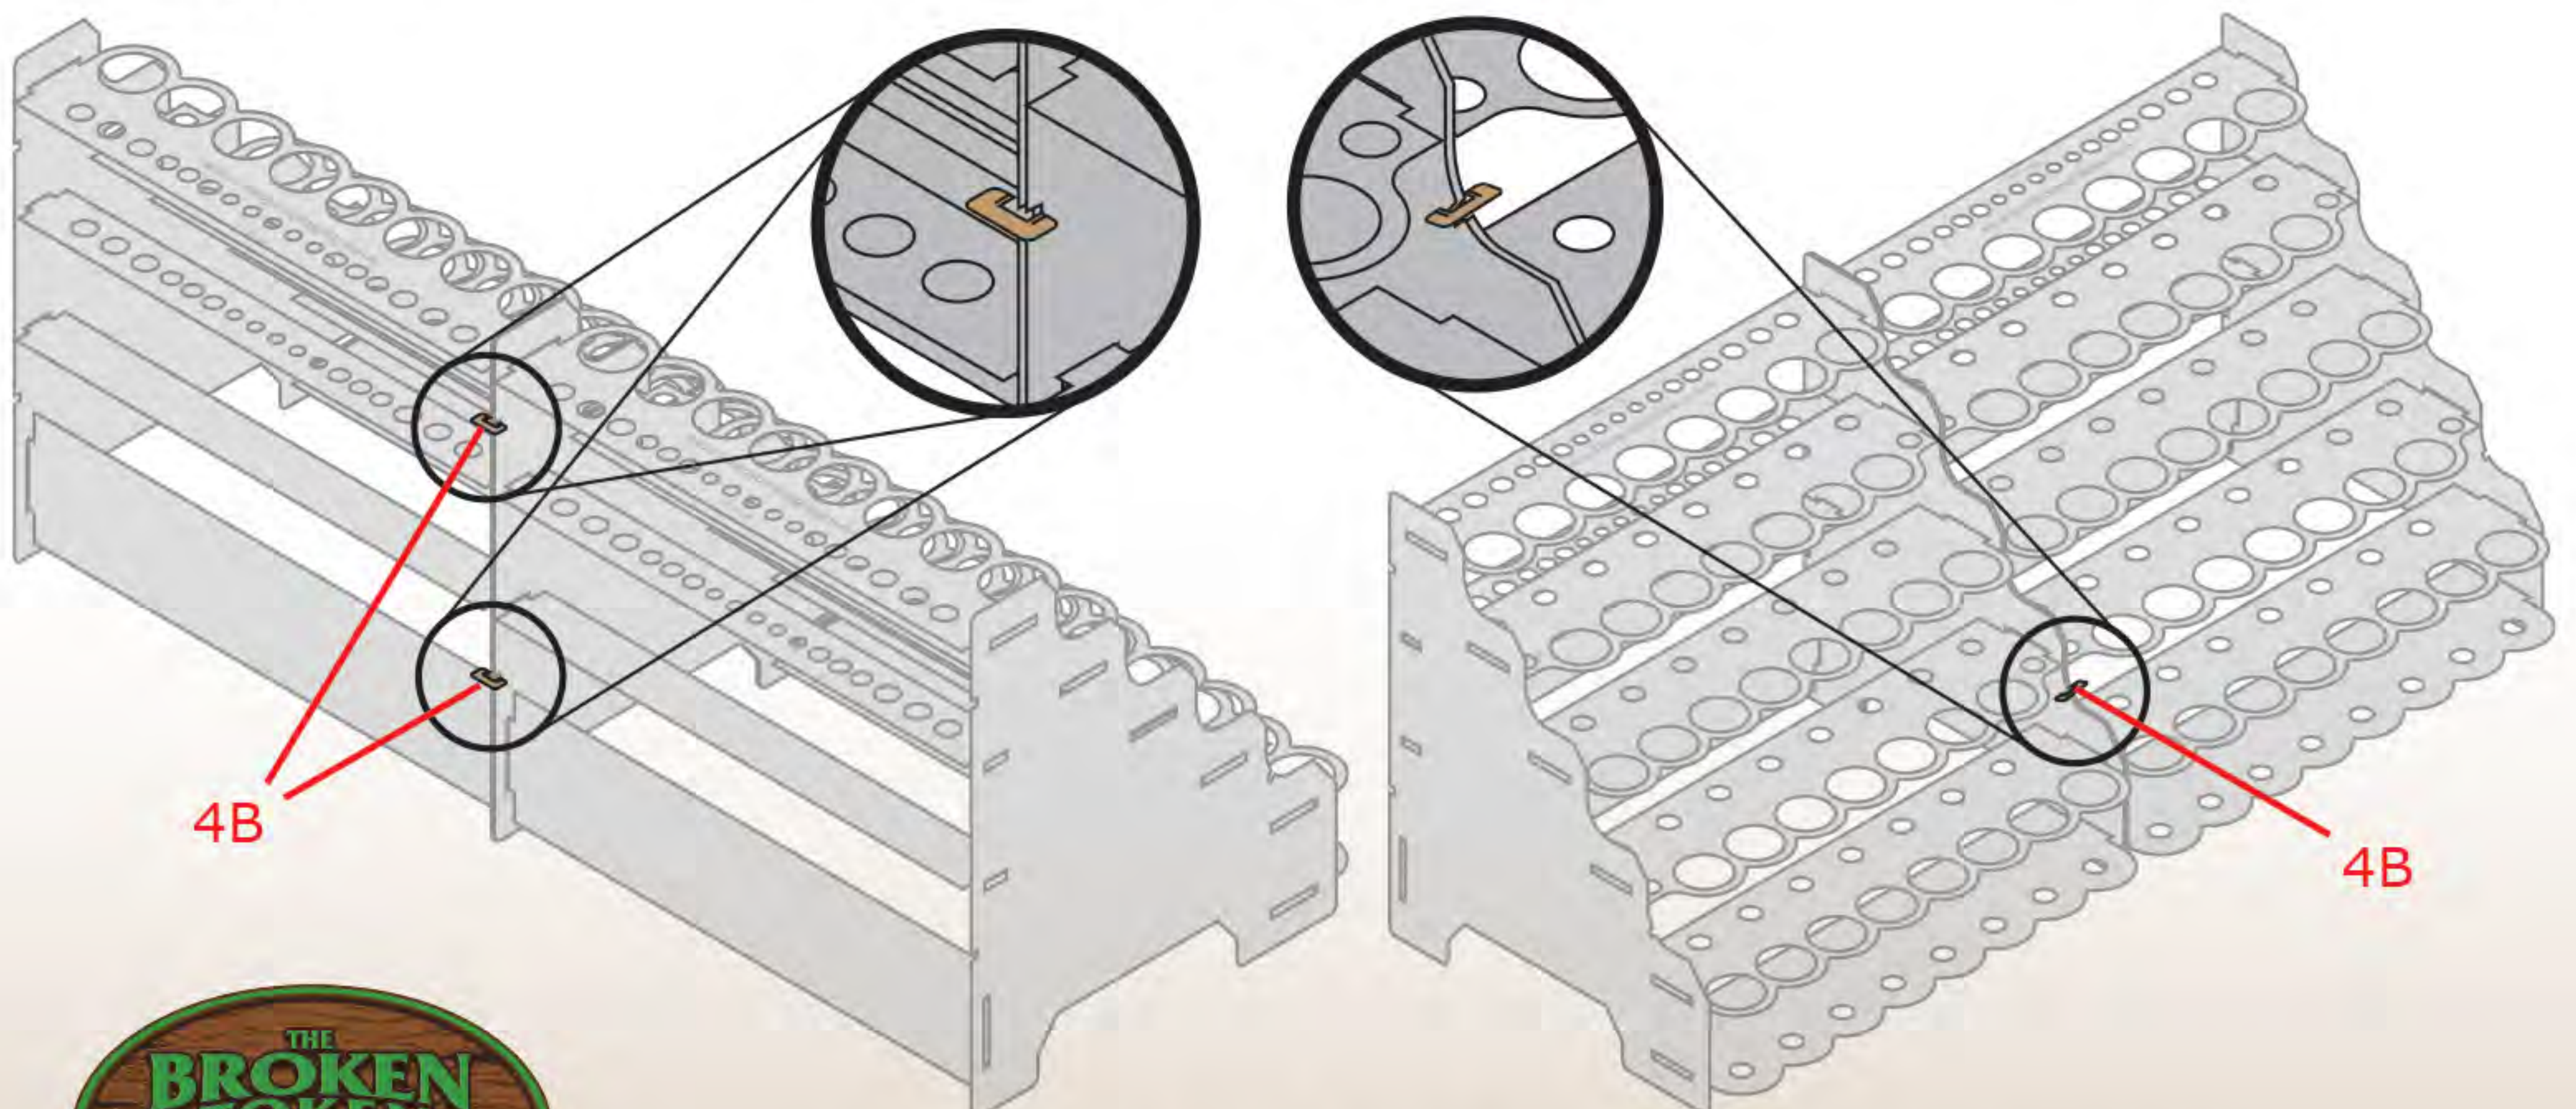

www.thebrokentoken.com

@tbt_gaming
thebrokentoken
thebrokentoken
thebrokentoken