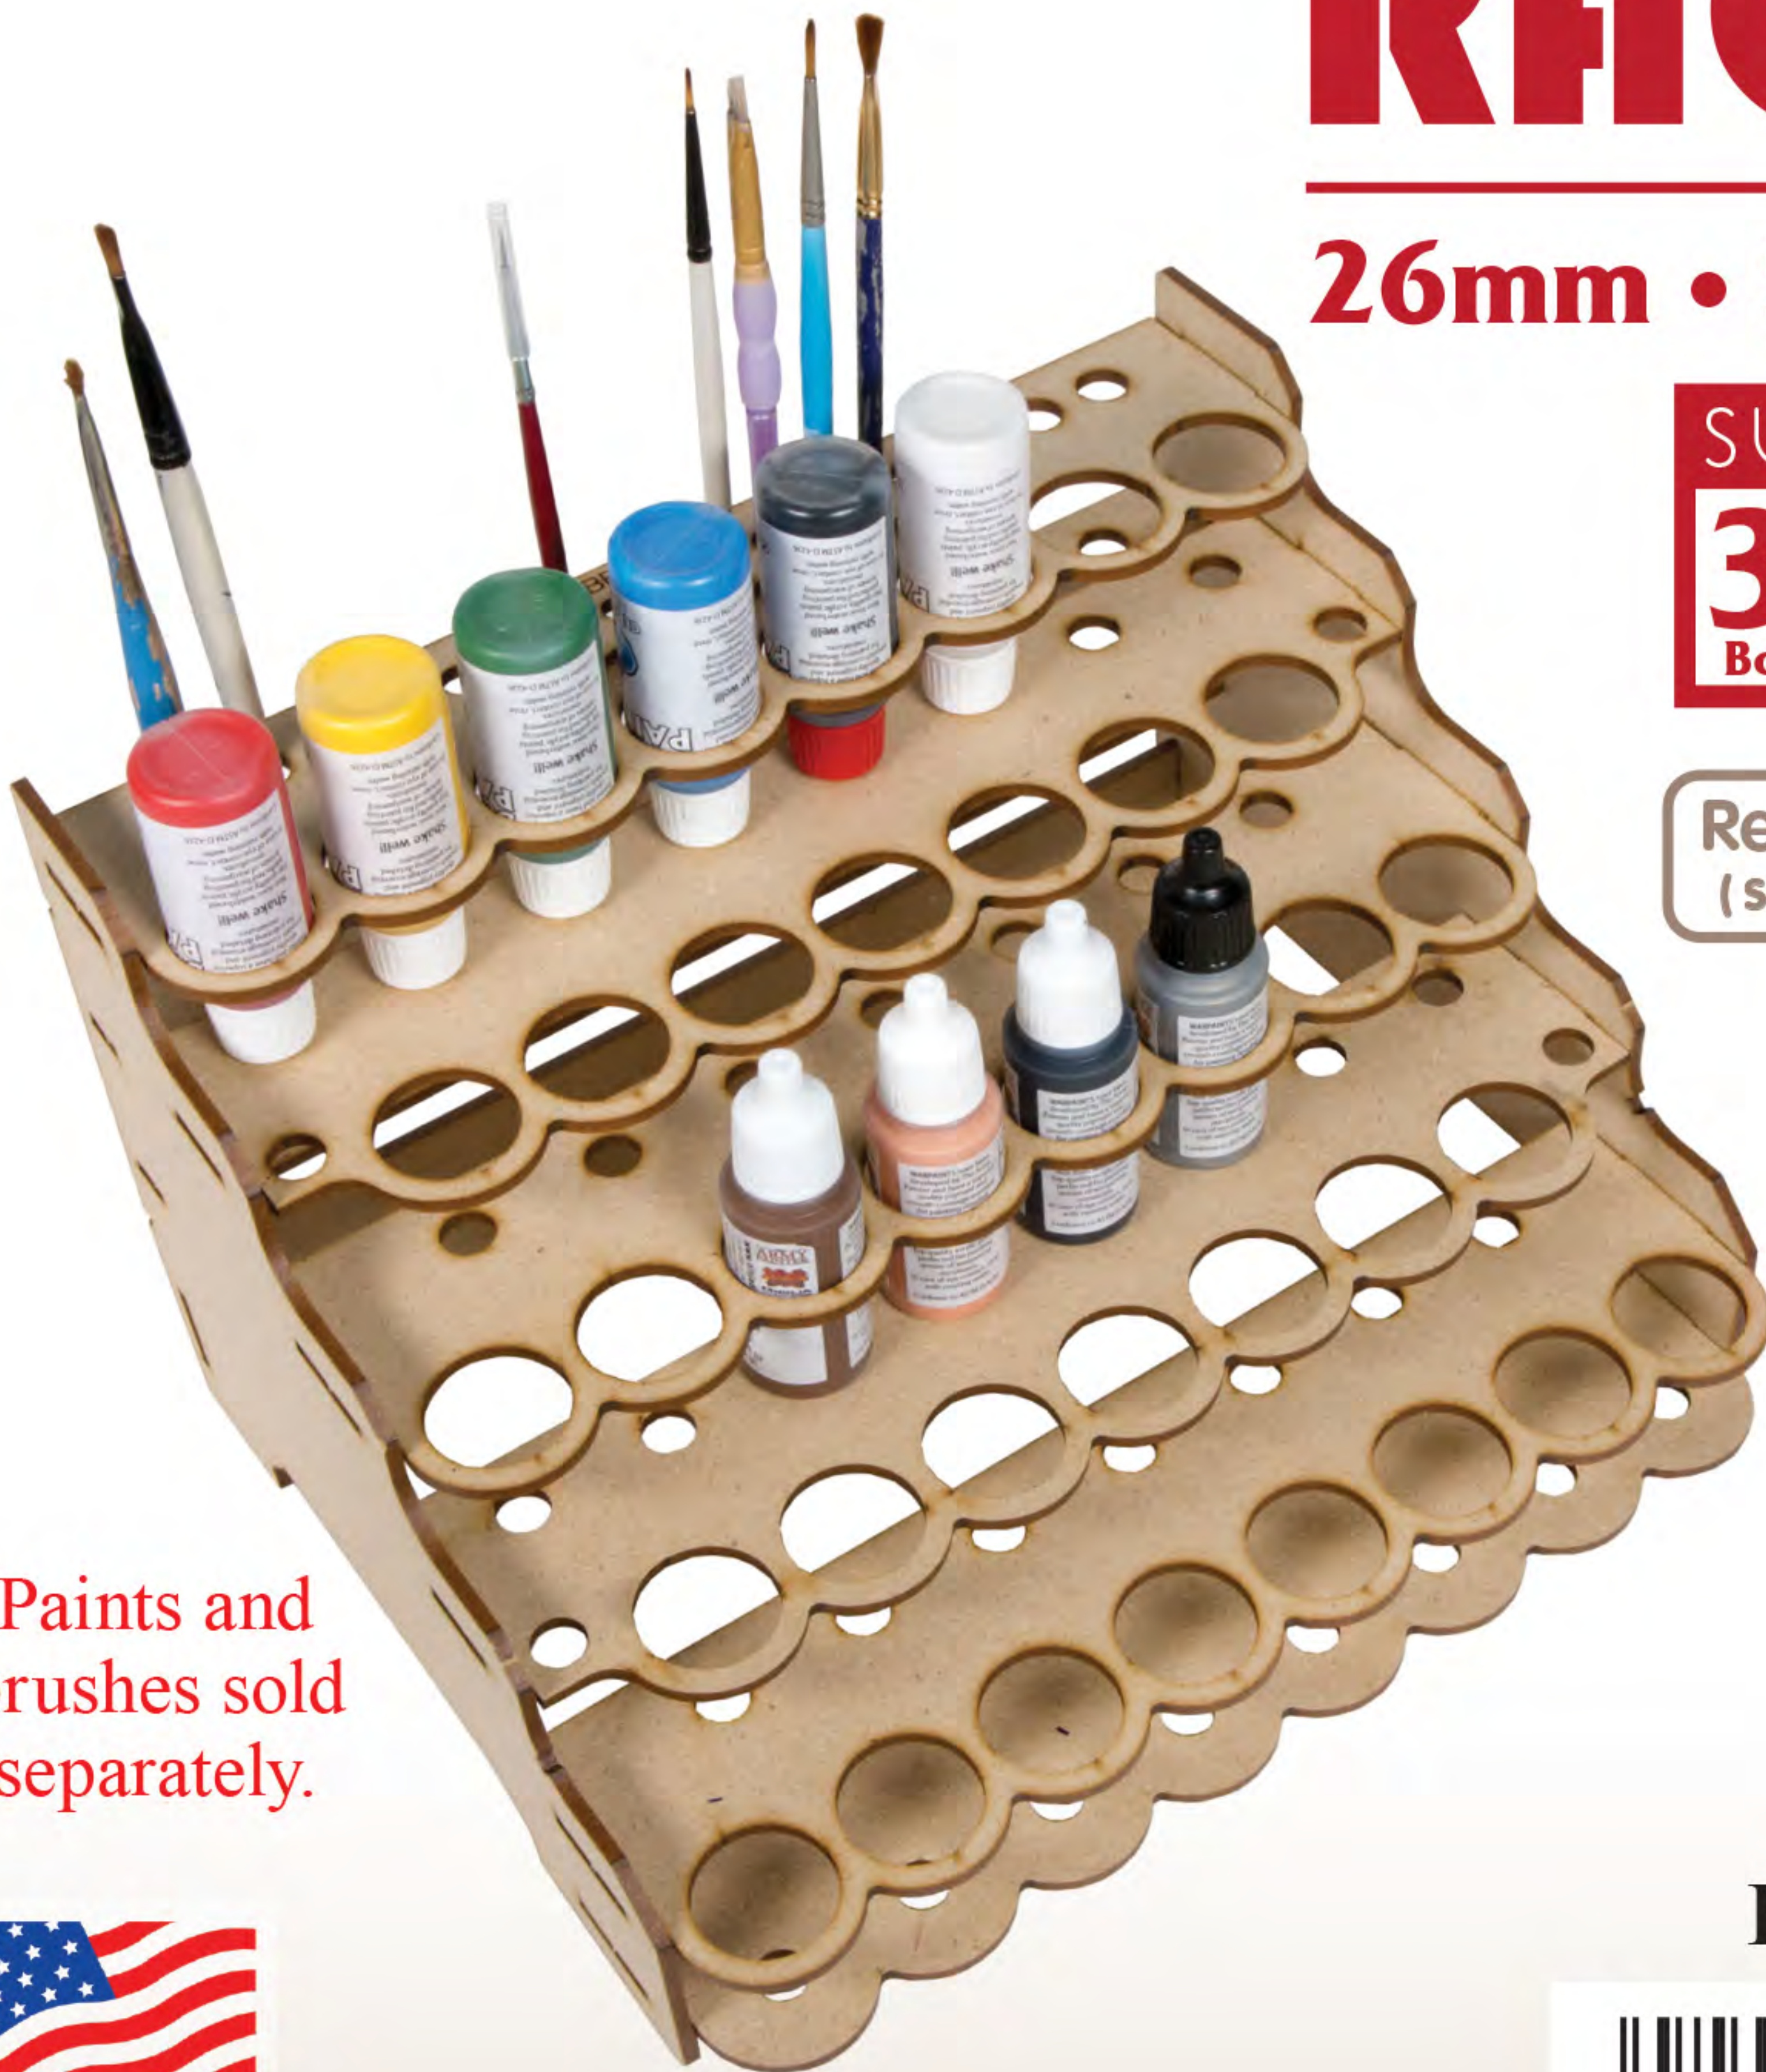

www.thebrokentoken.com

MODULAR PAINT RACK

26mm • Straight

SUPPORTS
38 Bottles
17 Brushes

Requires Glue
(SOLD SEPARATELY)

Paints and
brushes sold
separately.

MADE IN USA

HBV010