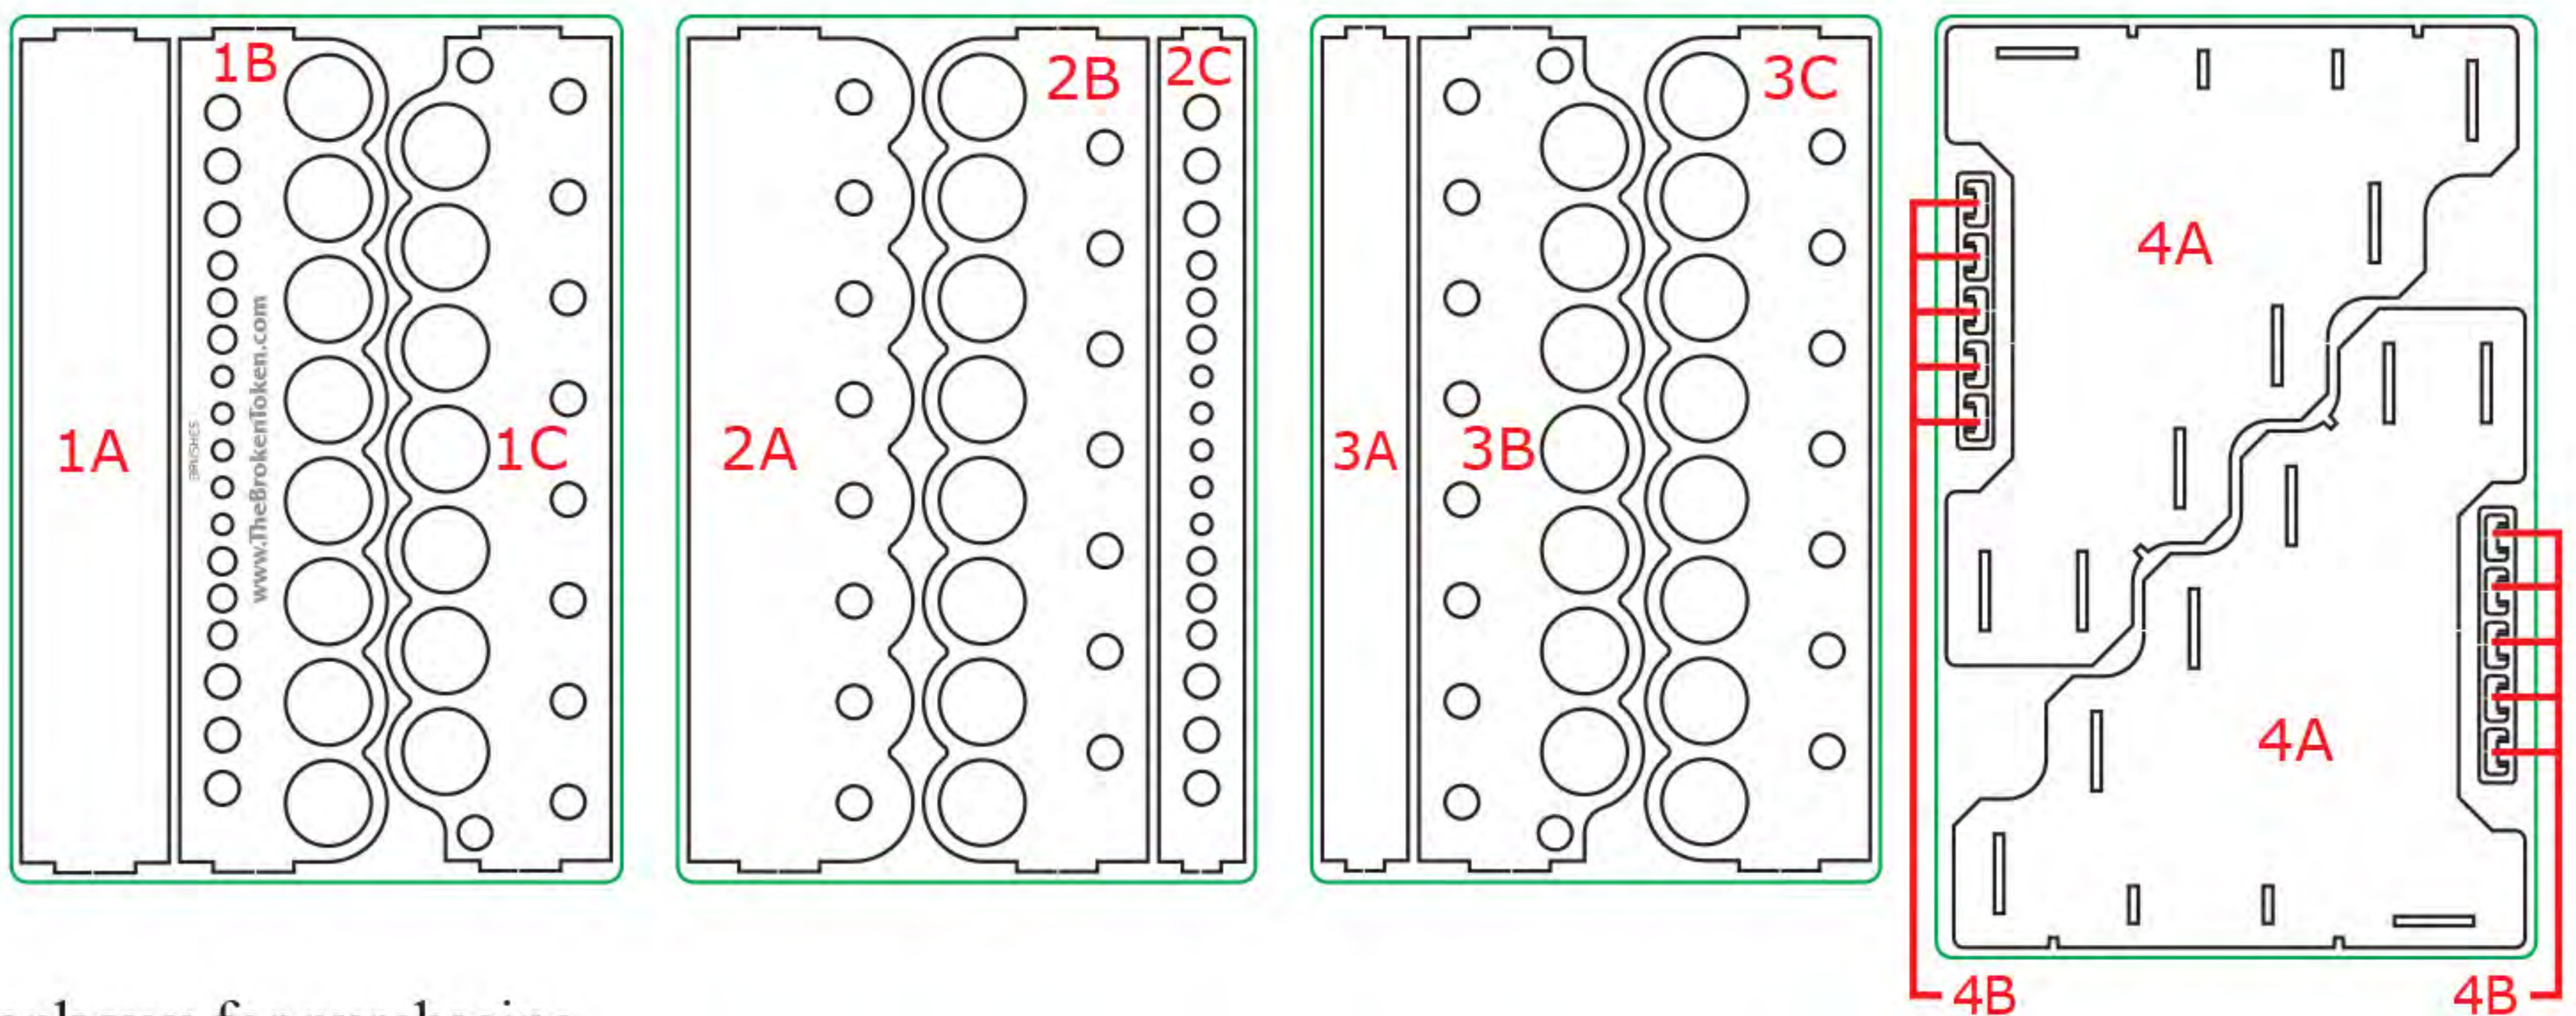

Assembly Instructions

Thank you for purchasing our Modular Paint Rack. If you have any questions about assembly, please don't hesitate to contact us.

Note: Glue should be used on all joints. Wood glue is recommended.

Paint Rack Assembly