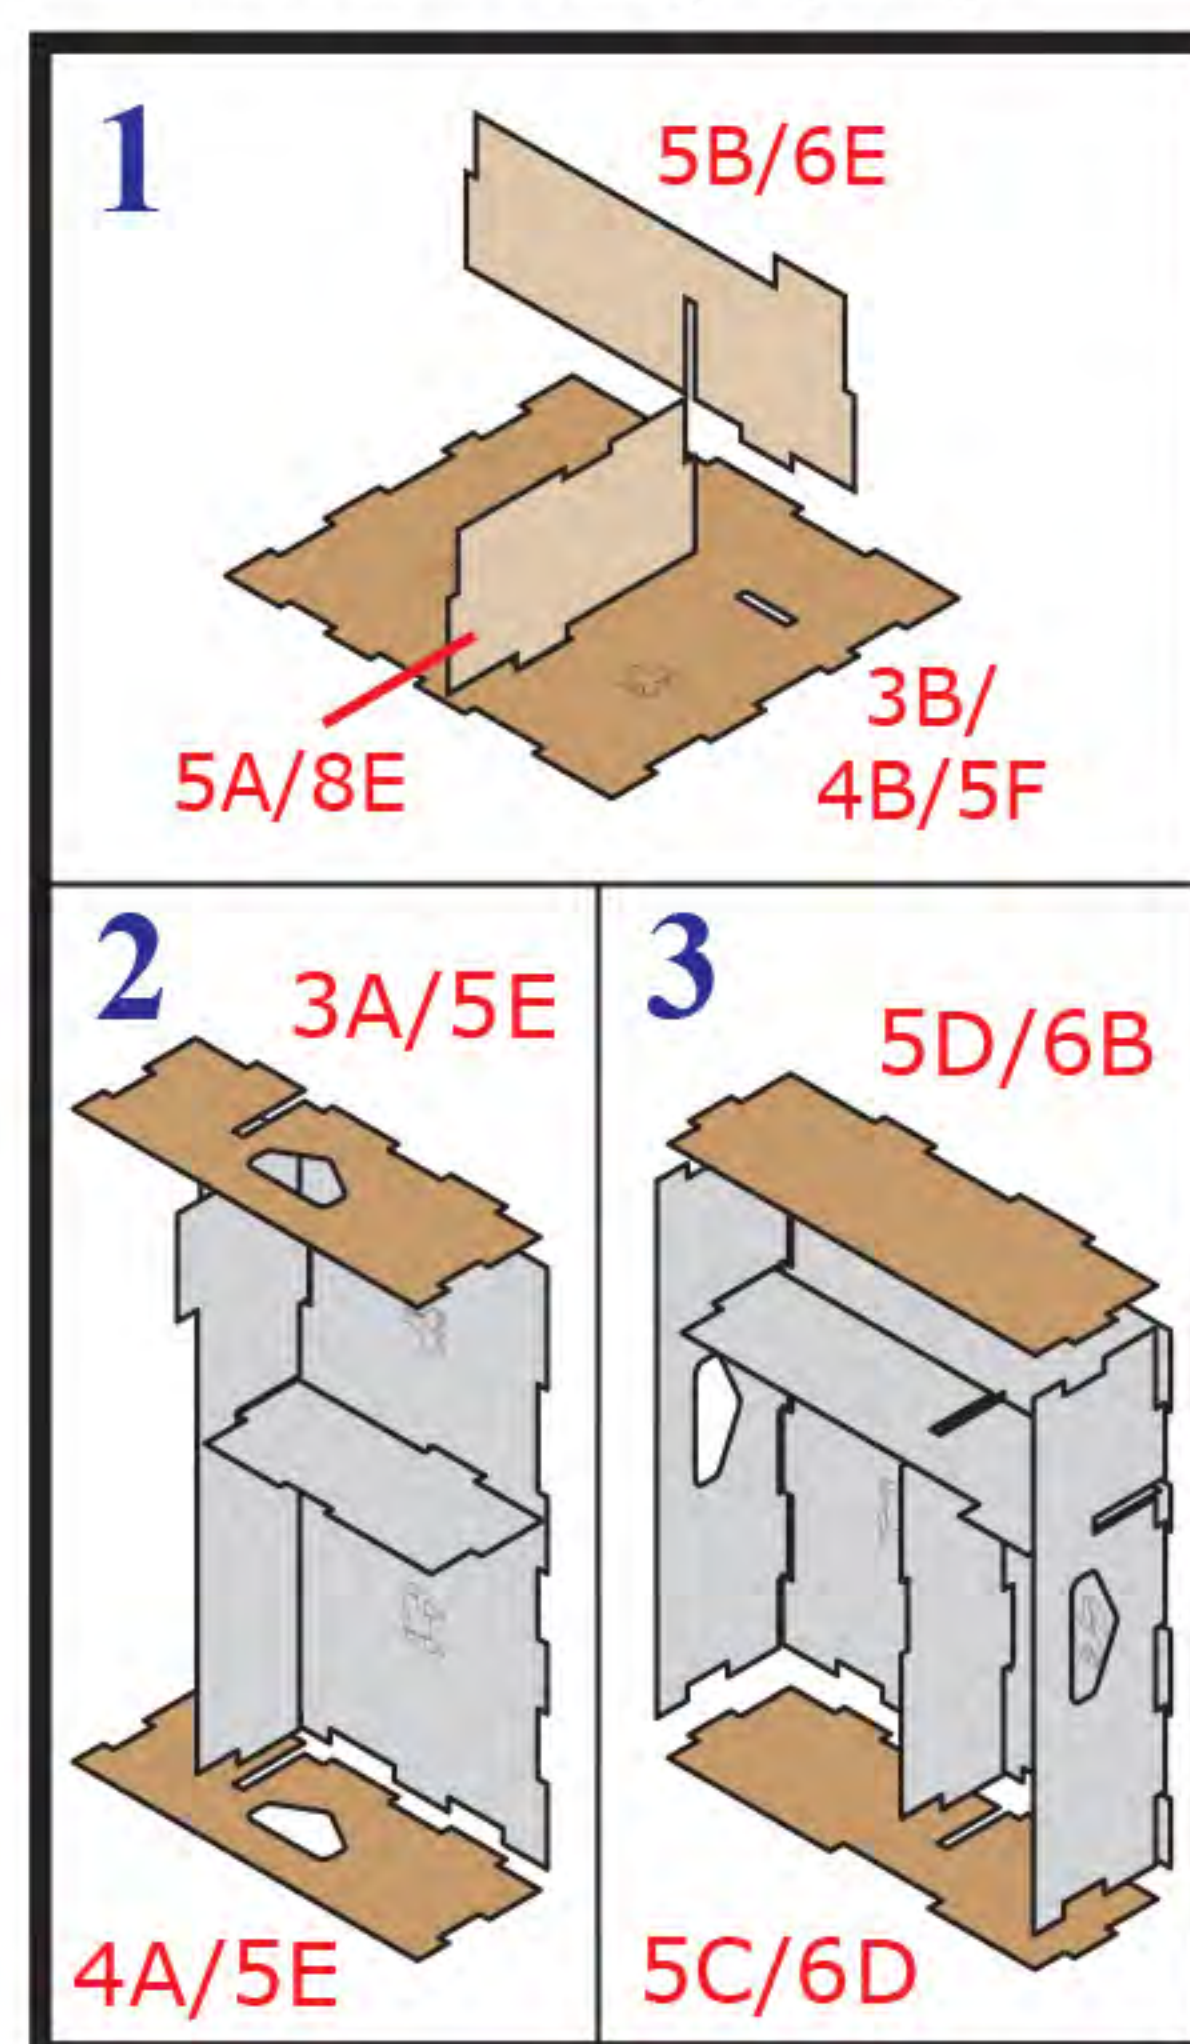

SCYTHE

BOX ORGANIZER

Thank you for purchasing our Scythe Organizer. If you have any questions about assembly, please don't hesitate to contact us.

Note: Glue should be used on loose joints.

Player Token Tray Assembly (x7)

Card Tray Assembly

Bits Tray Assembly

Resource Token Tray Assembly (x2)

Coin Tray Assembly

Board Tray Assembly