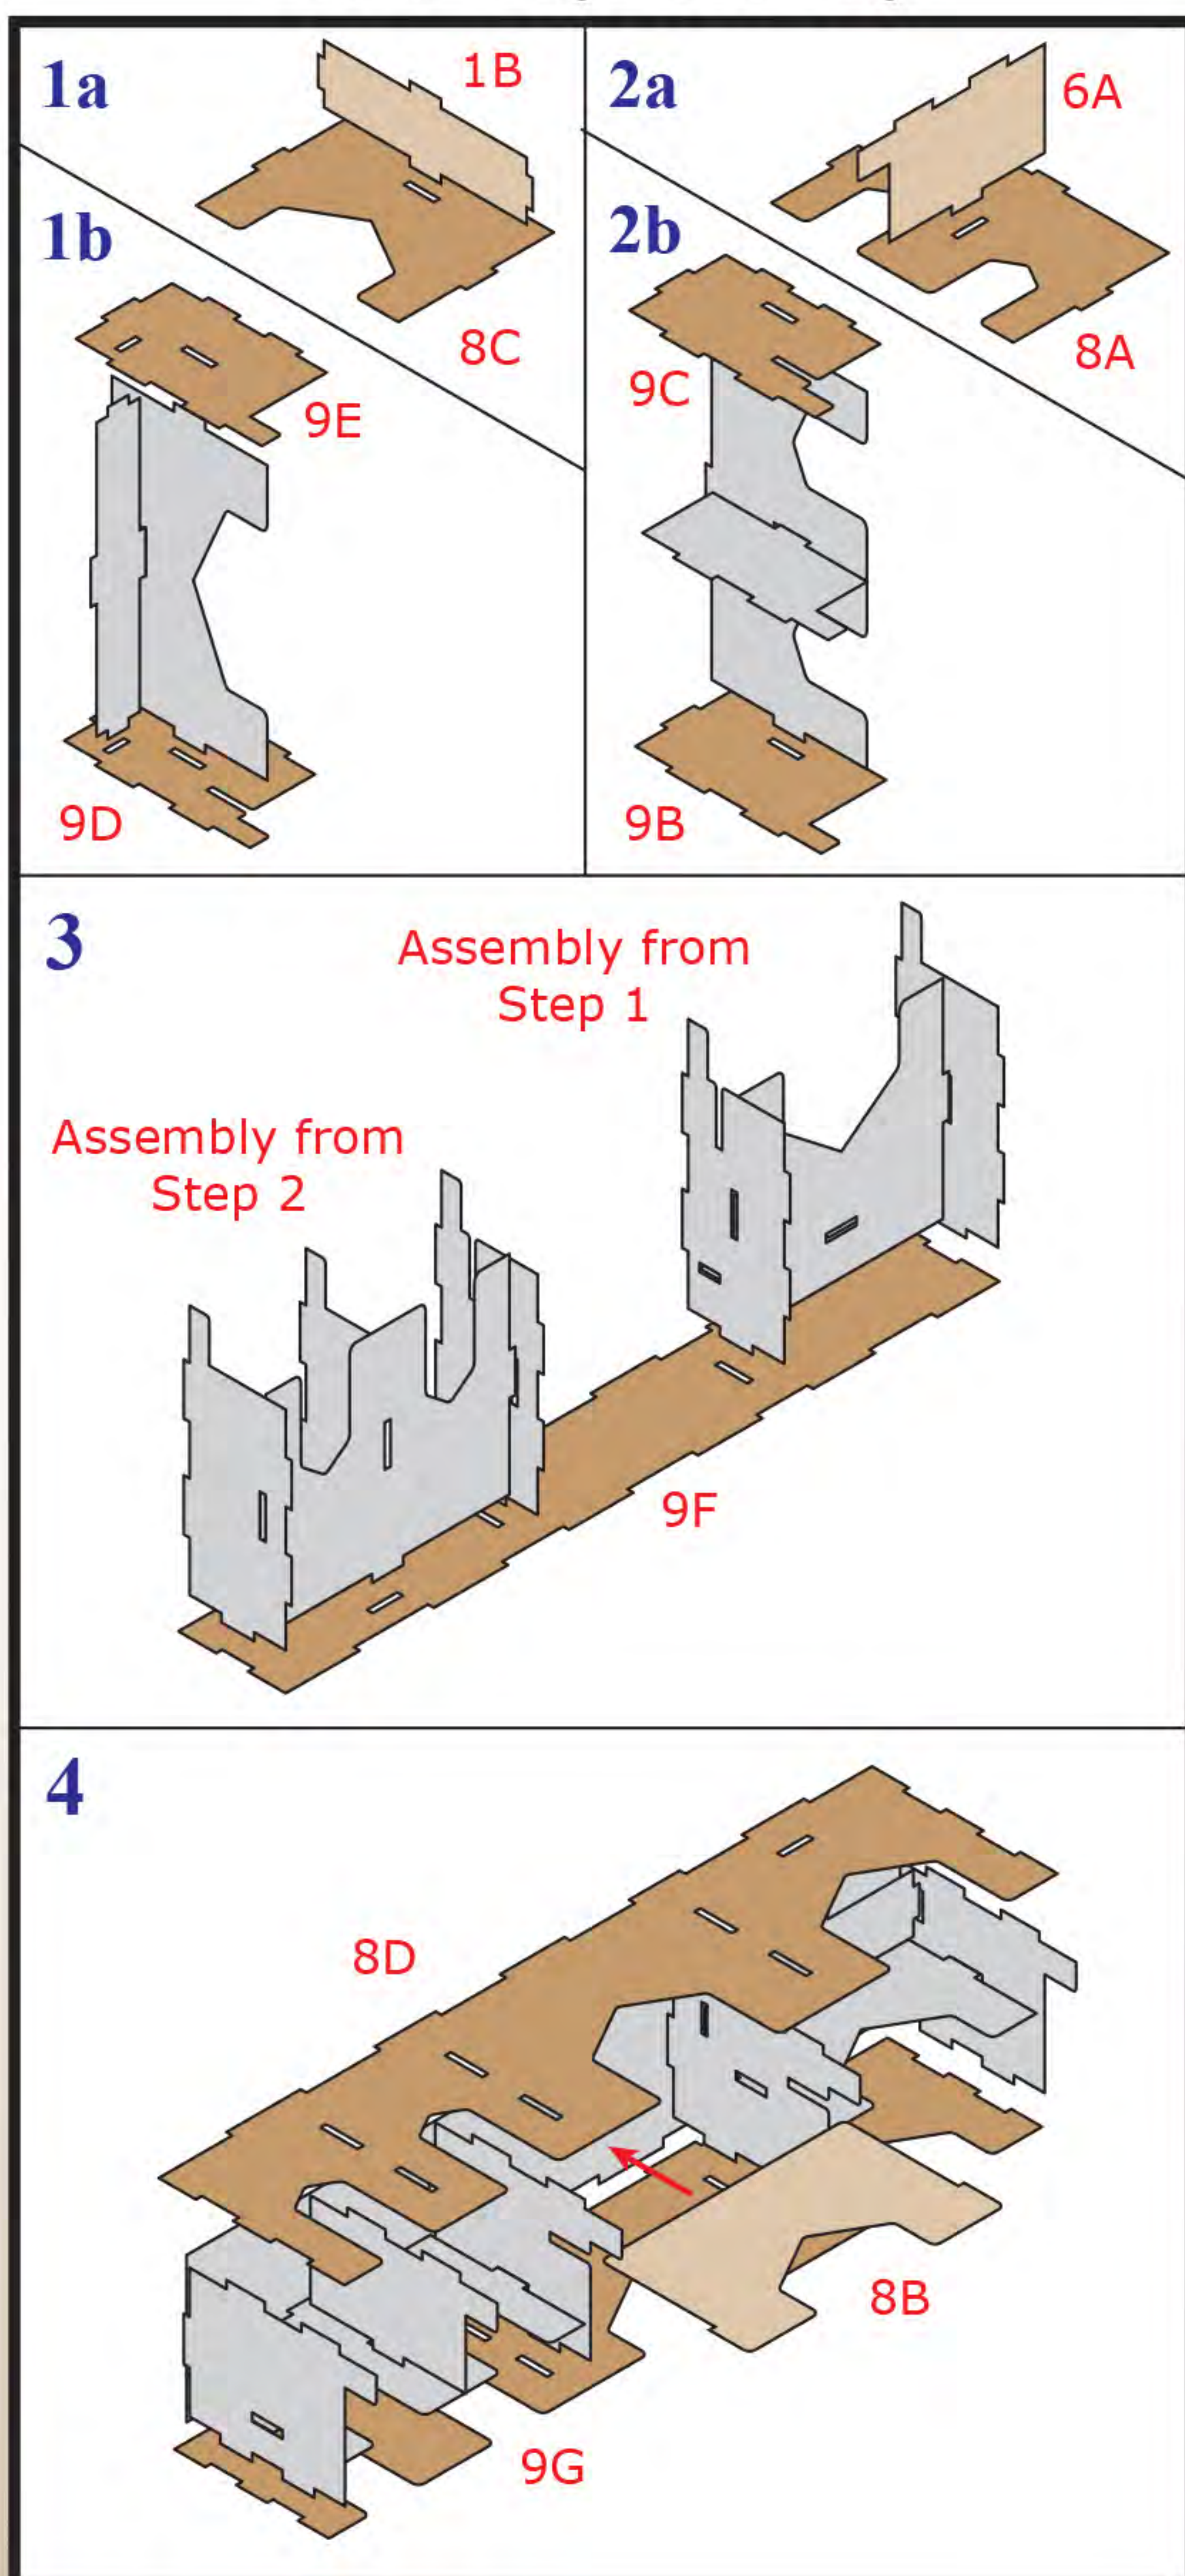

SCYTHE

BOX ORGANIZER

Thank you for purchasing our Scythe Organizer. If you have any questions about assembly, please don't hesitate to contact us.

Note: Glue should be used on loose joints.

Player Token Tray Assembly (x7)

Card Tray Assembly

Bits Tray Assembly

Resource Token Tray Assembly (x2)

Coin Tray Assembly

Board Tray Assembly