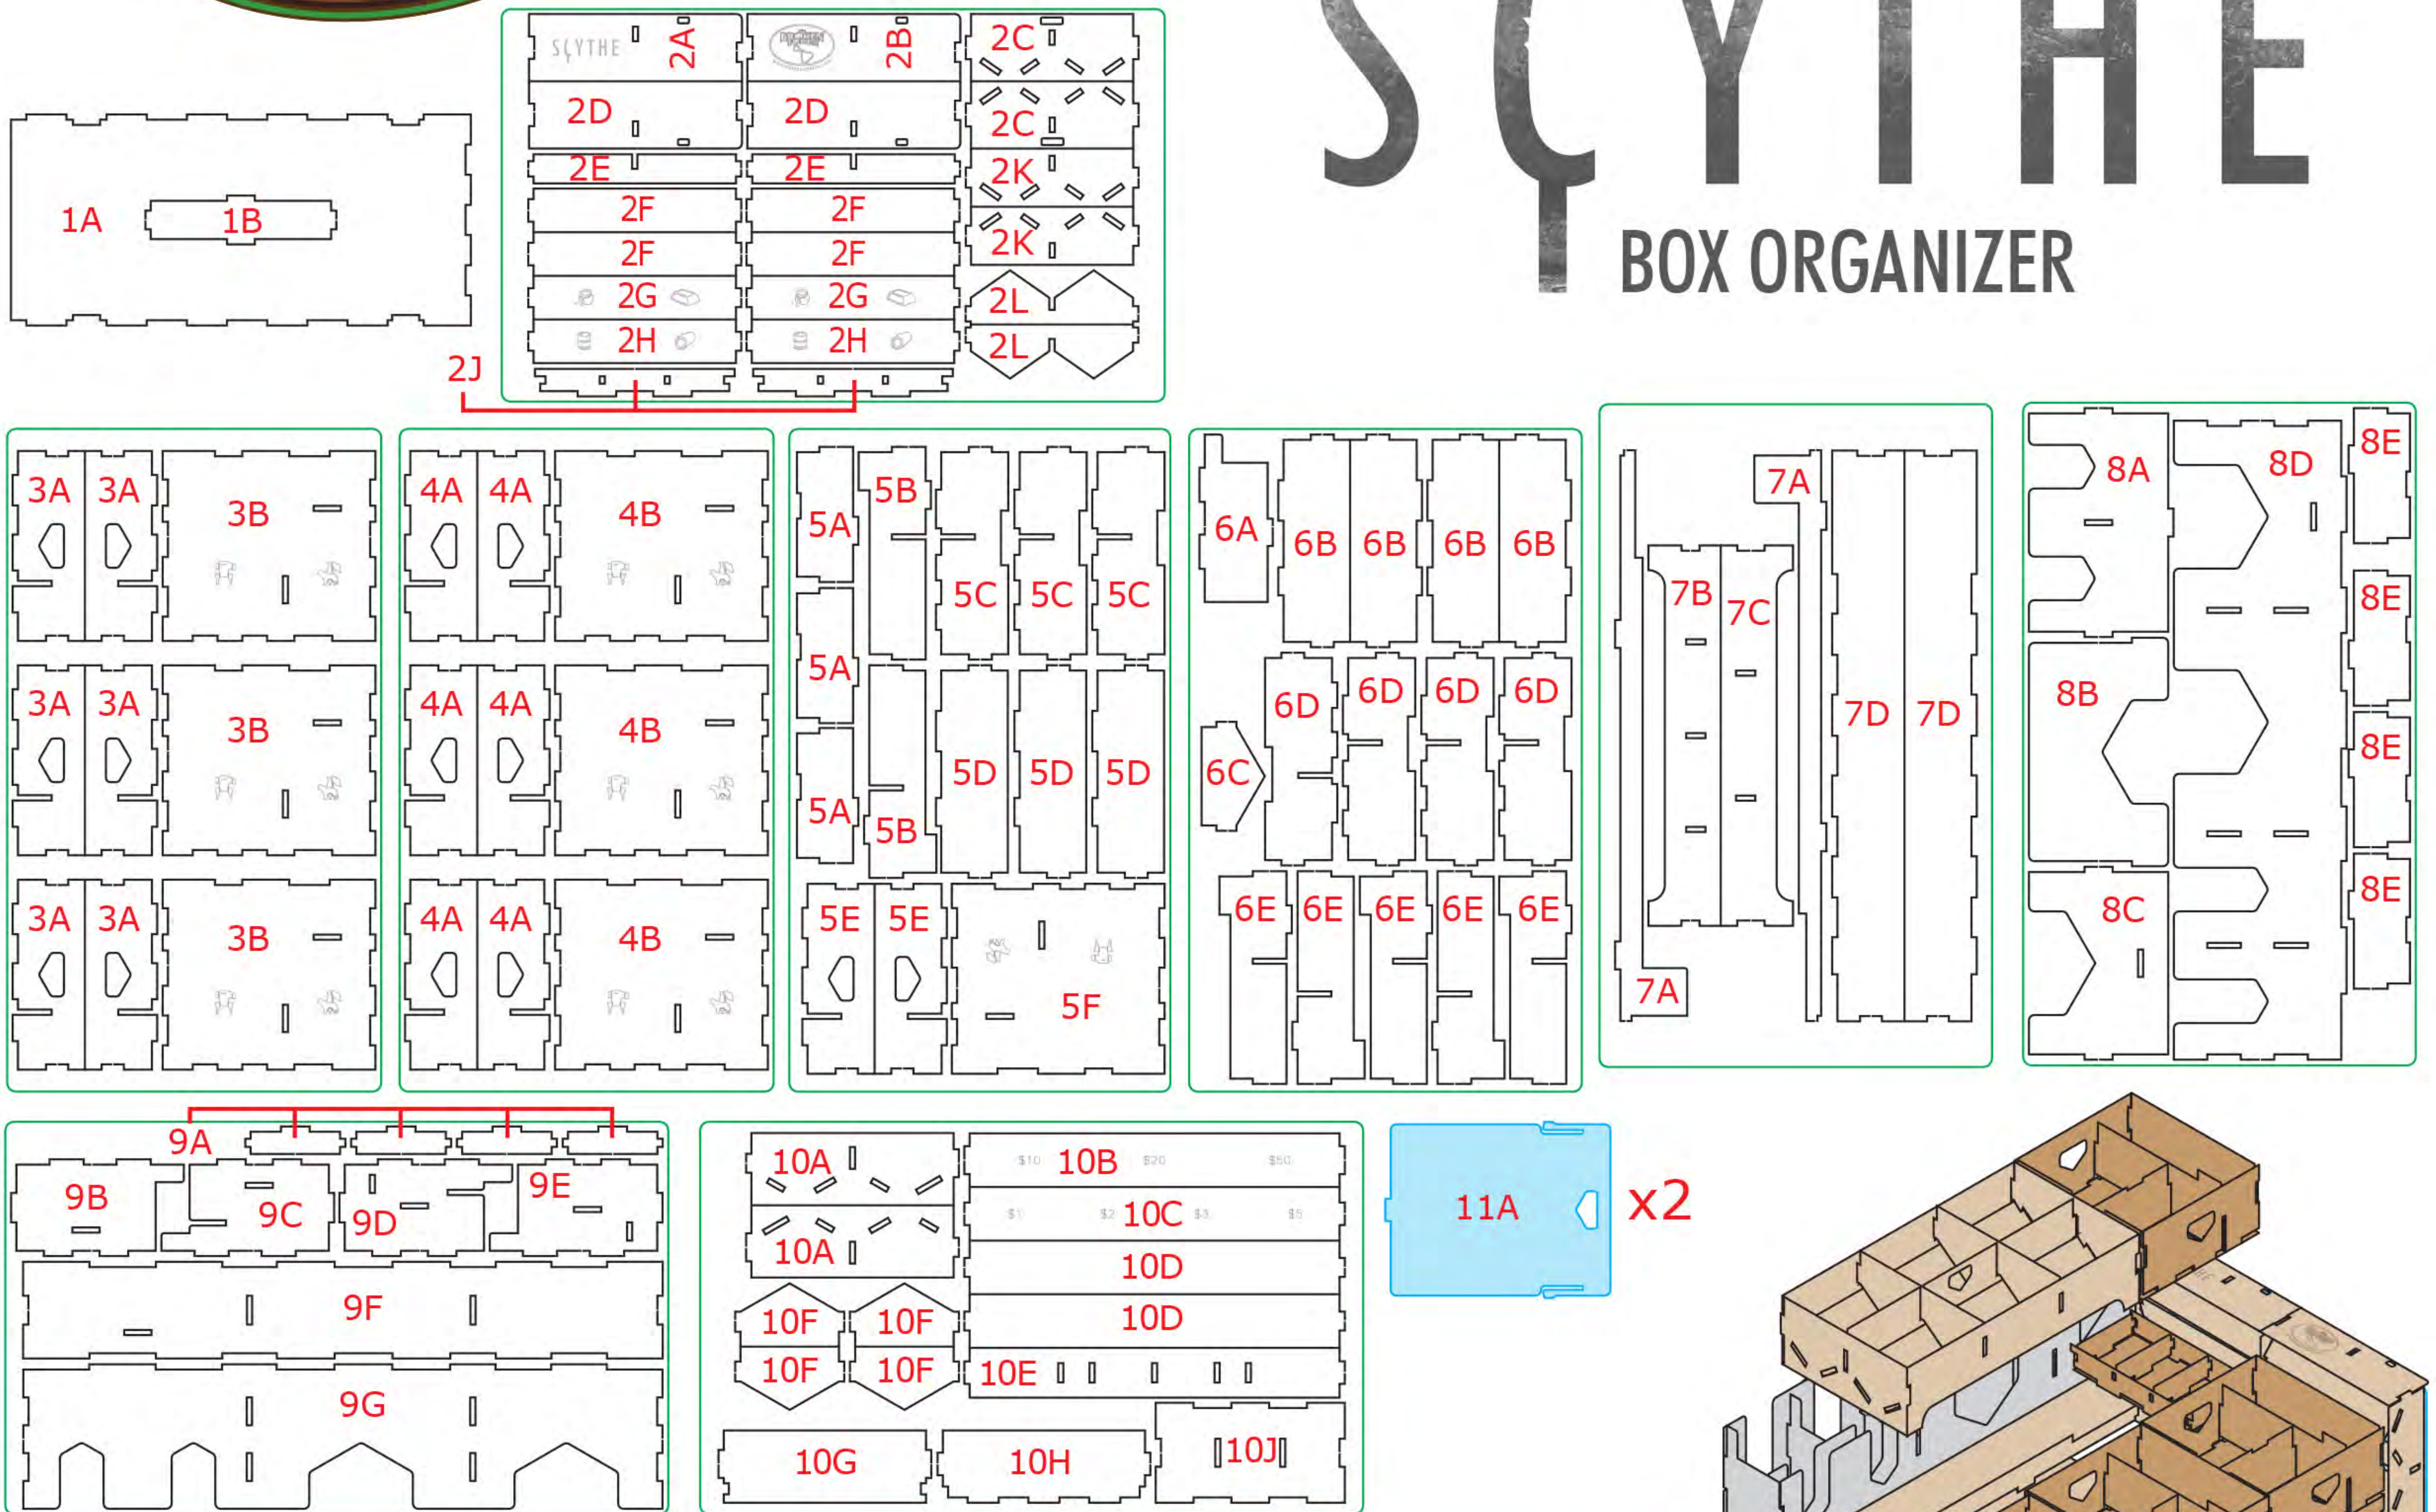

SCYTHE

BOX ORGANIZER

Thank you for purchasing our Scythe Organizer. If you have any questions about assembly, please don't hesitate to contact us.

Note: Glue should be used on loose joints.

Player Token Tray Assembly (x7)

Card Tray Assembly

Bits Tray Assembly

Resource Token Tray Assembly (x2)

Coin Tray Assembly

Board Tray Assembly