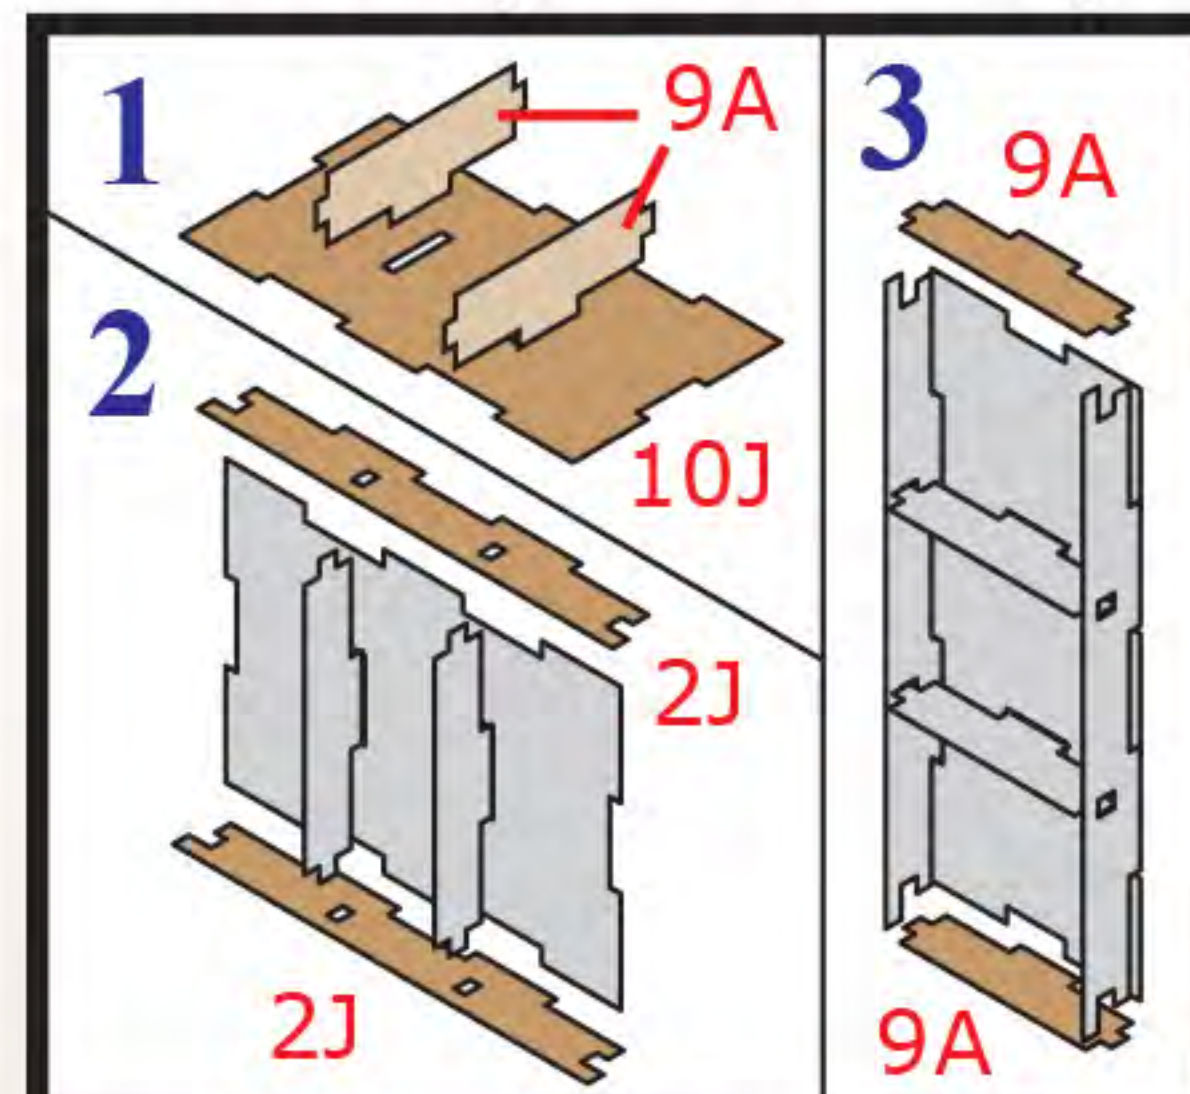

SCYTHE

BOX ORGANIZER

Thank you for purchasing our Scythe Organizer. If you have any questions about assembly, please don't hesitate to contact us.

Note: Glue should be used on loose joints.

Player Token Tray Assembly (x7)

Card Tray Assembly

Bits Tray Assembly

Resource Token Tray Assembly (x2)

Coin Tray Assembly

Board Tray Assembly